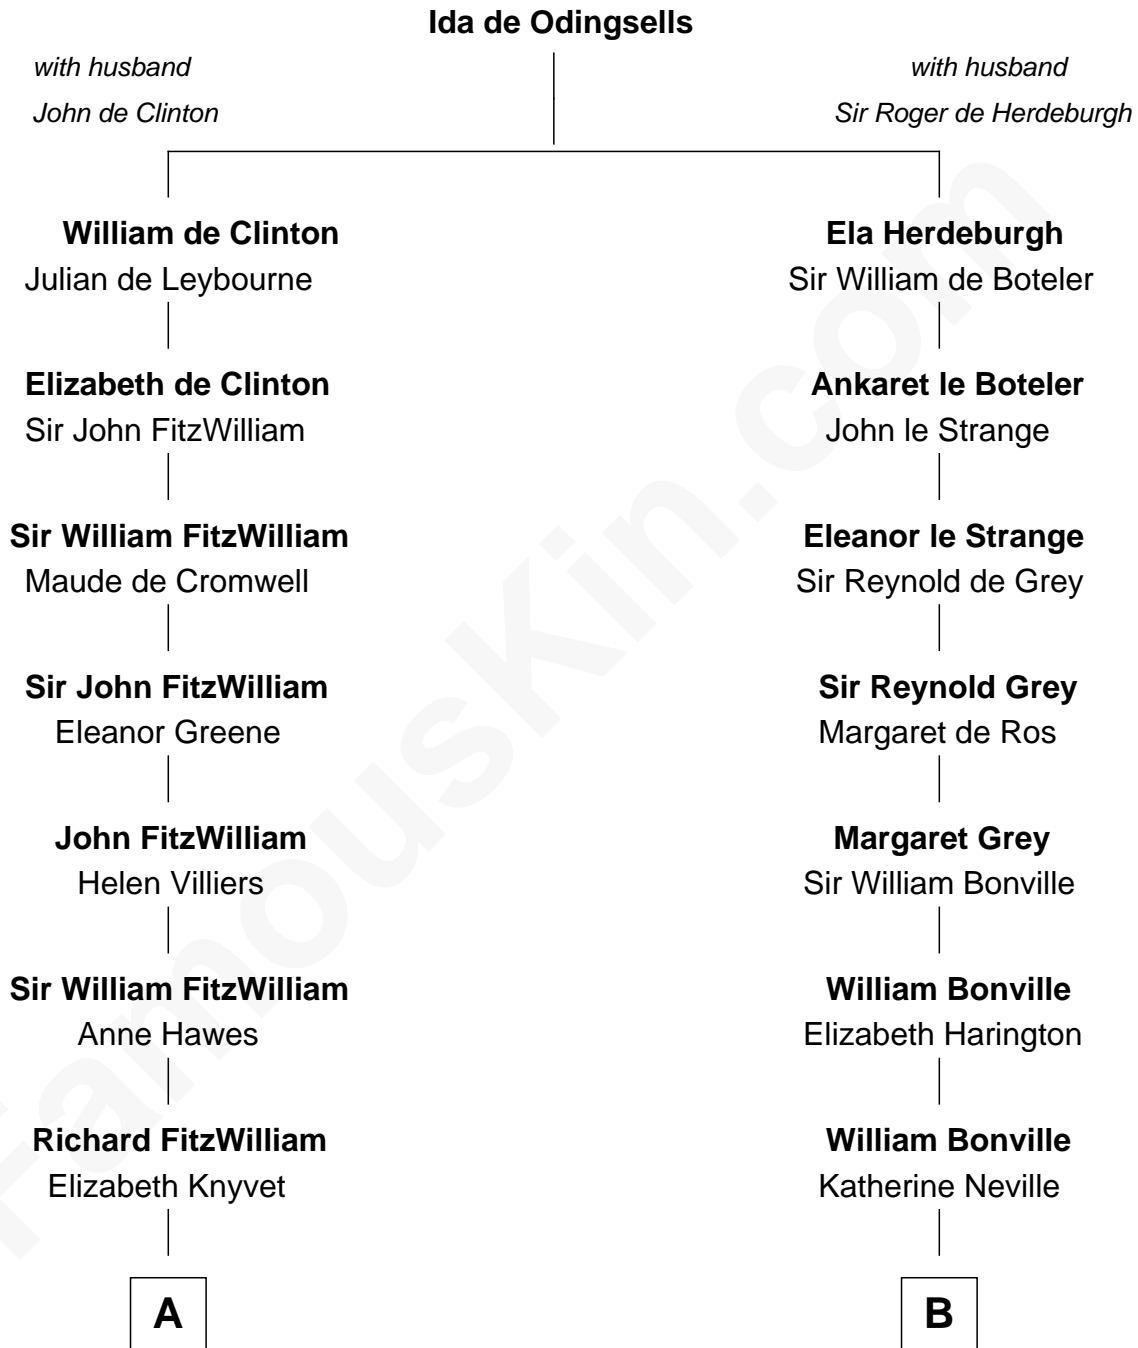

**FamousKin.com**  
**Relationship Chart of**  
**John Quincy Adams**  
*6th U.S. President*

**15th cousin 6 times removed of**  
**Dick Clark**  
*Radio and TV Host*

**C**

**Julia H. Mudge**

George Barnard

**George Barnard**

Jane Sophia Fuller

**Charles Fuller Barnard**

Anna May Aldridge

**Julia Fuller Barnard**

Richard Augustus Clark

**Dick Clark**

*Radio and TV Host*