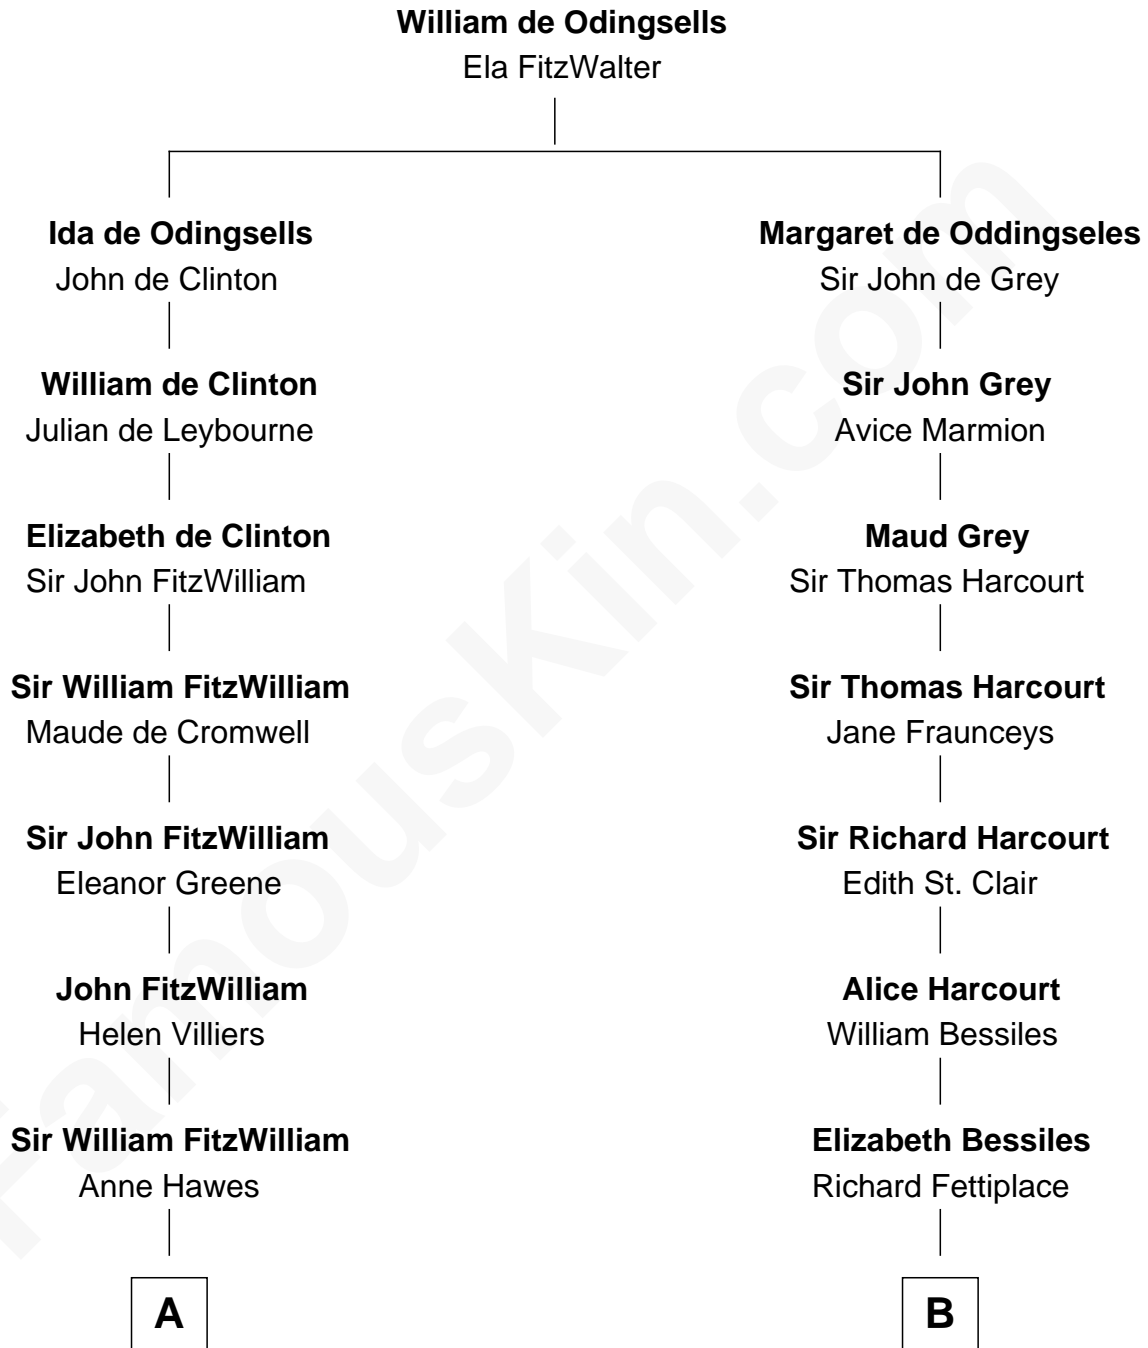

FamousKin.com
Relationship Chart of
John Quincy Adams
6th U.S. President

16th cousin 4 times removed of
Dick Clark
Radio and TV Host

C

George Barnard
Jane Sophia Fuller

Charles Fuller Barnard
Anna May Aldridge

Julia Fuller Barnard
Richard Augustus Clark

Dick Clark
Radio and TV Host