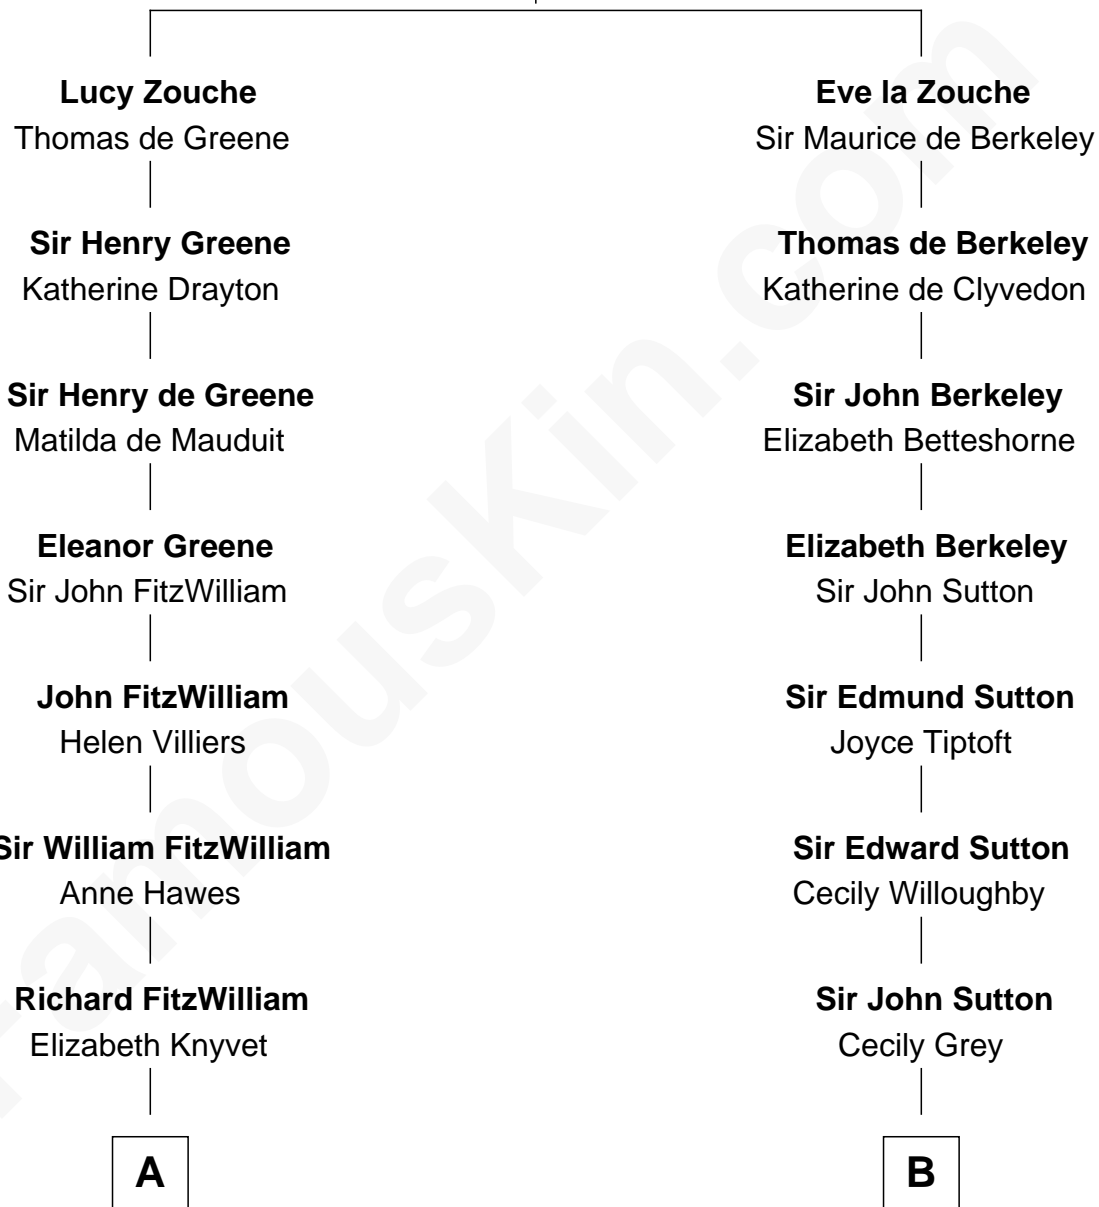

FamousKin.com
Relationship Chart of
John Quincy Adams
6th U.S. President

15th cousin 4 times removed of
Dick Clark
Radio and TV Host

Eudo la Zouche
 Milicent de Cantilupe

C

Charles Fuller Barnard

Anna May Aldridge

Julia Fuller Barnard

Richard Augustus Clark

Dick Clark

Radio and TV Host

FamousKin.com