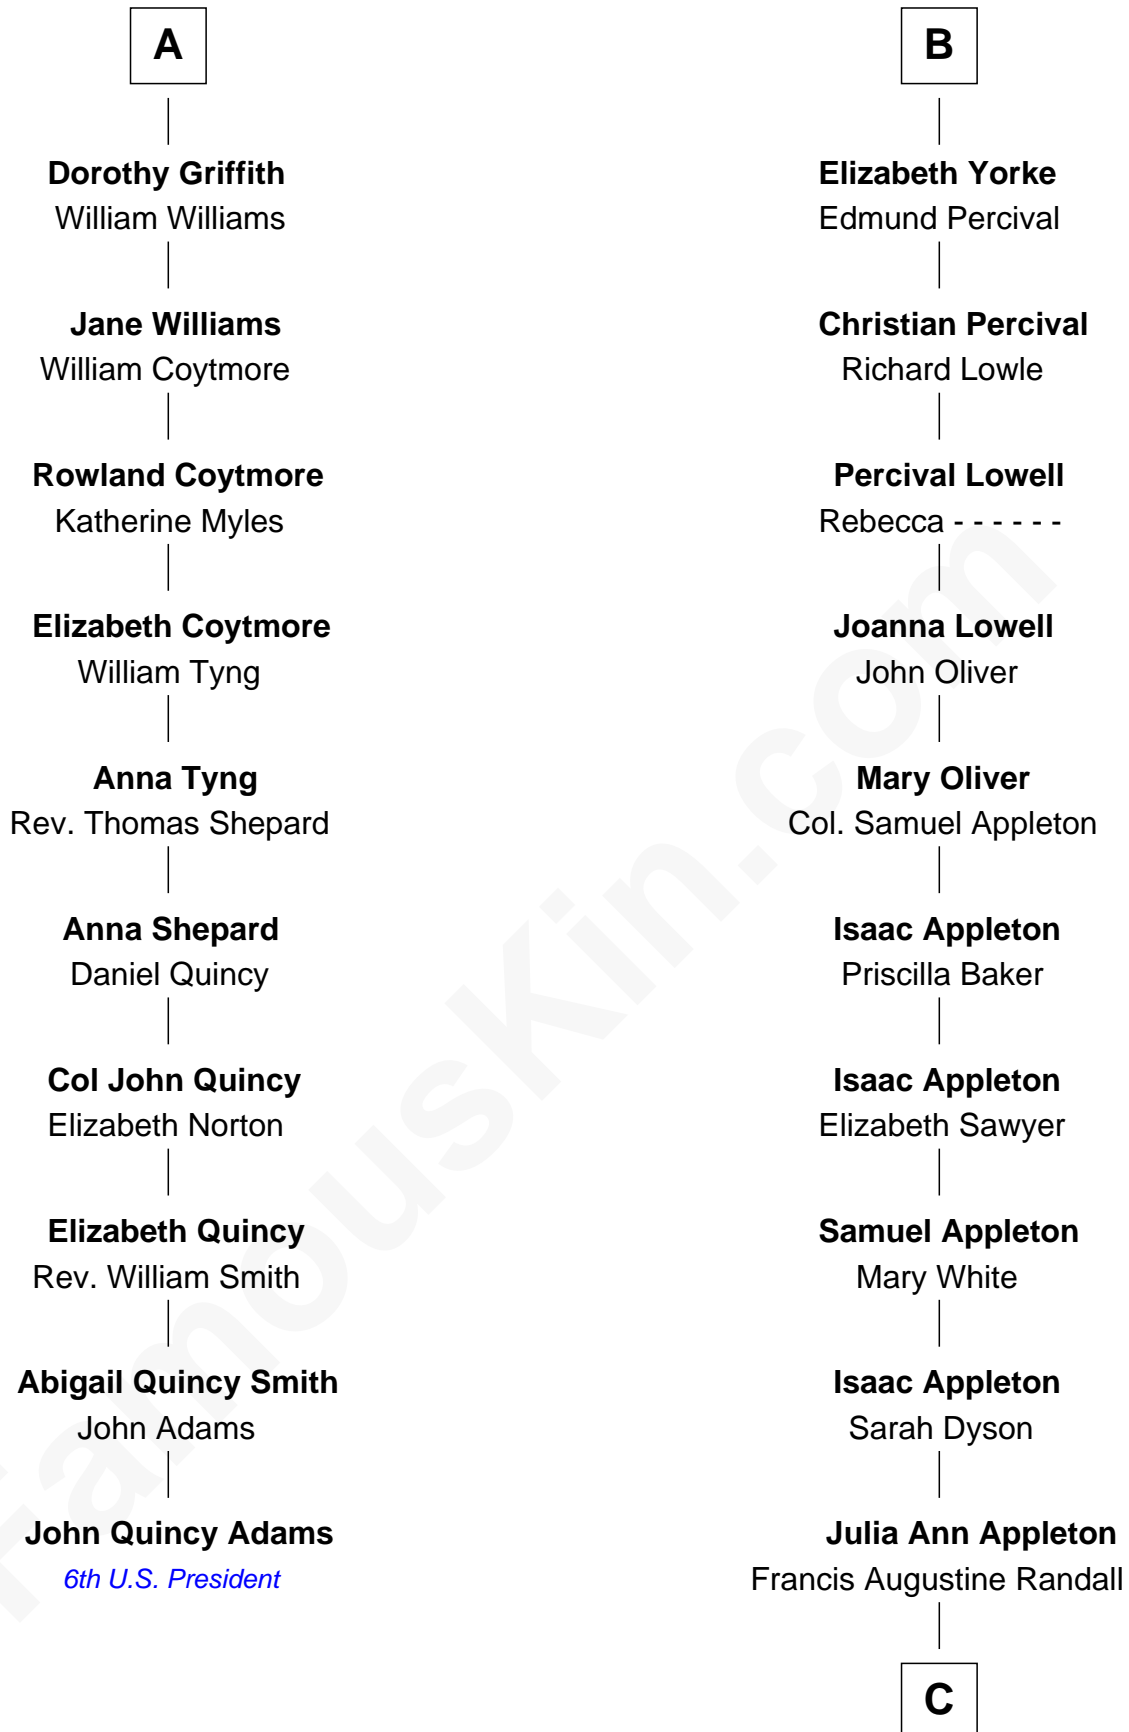

FamousKin.com
Relationship Chart of
John Quincy Adams
6th U.S. President

16th cousin 5 times removed of
James Spader
TV and Movie Actor

Humphrey de Bohun
 Elizabeth Plantagenet

Sir William de Bohun
 Elizabeth de Badlesmere

Margaret de Bohun
 Sir Hugh de Courtnay

Elizabeth de Bohun
 Sir Richard Fitzalan

Elizabeth de Courtnay
 Sir Andrew Luttrell

Elizabeth Fitzalan
 Sir Robert Goushill

Sir Hugh Luttrell
 Catherine de Beaumont

Joan Goushill
 Sir Thomas Stanley

Sir John Luttrell
 Margaret Touchet

Margaret Stanley
 Sir William Troutbeck

Sir James Luttrell
 Elizabeth Courtnay

Joan Troutbeck
 Sir William Griffith

Sir Hugh Luttrell
 Margaret Hill

Sir William Griffith
 Jane Stradling

Eleanor Luttrell
 Roger Yorke

A

B

C

Julia M. Randall

William E. Fraser

Edward Abbott Fraser