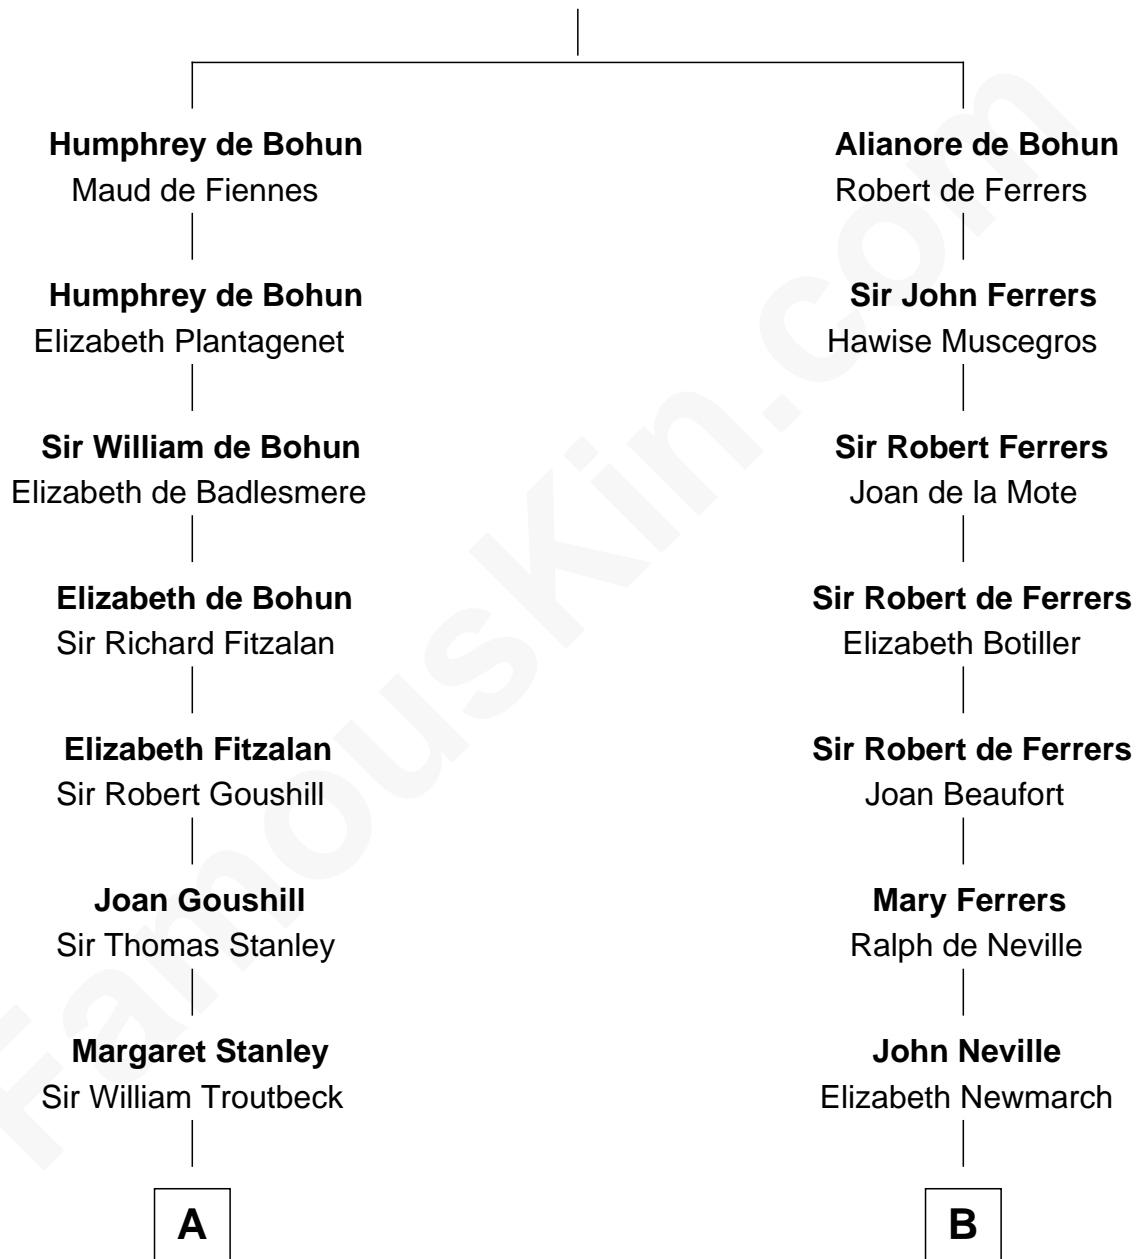

FamousKin.com
Relationship Chart of
John Quincy Adams
6th U.S. President

18th cousin 3 times removed of
Charles A. Pillsbury
Co-Founder of C.A. Pillsbury Co.

Sir Humphrey de Bohun
 Eleanor de Braiose

C

Abigail Quincy Smith

John Adams

John Quincy Adams

6th U.S. President

D

John Carleton

Hannah Platts

Moses Carleton

Margaret Sprake