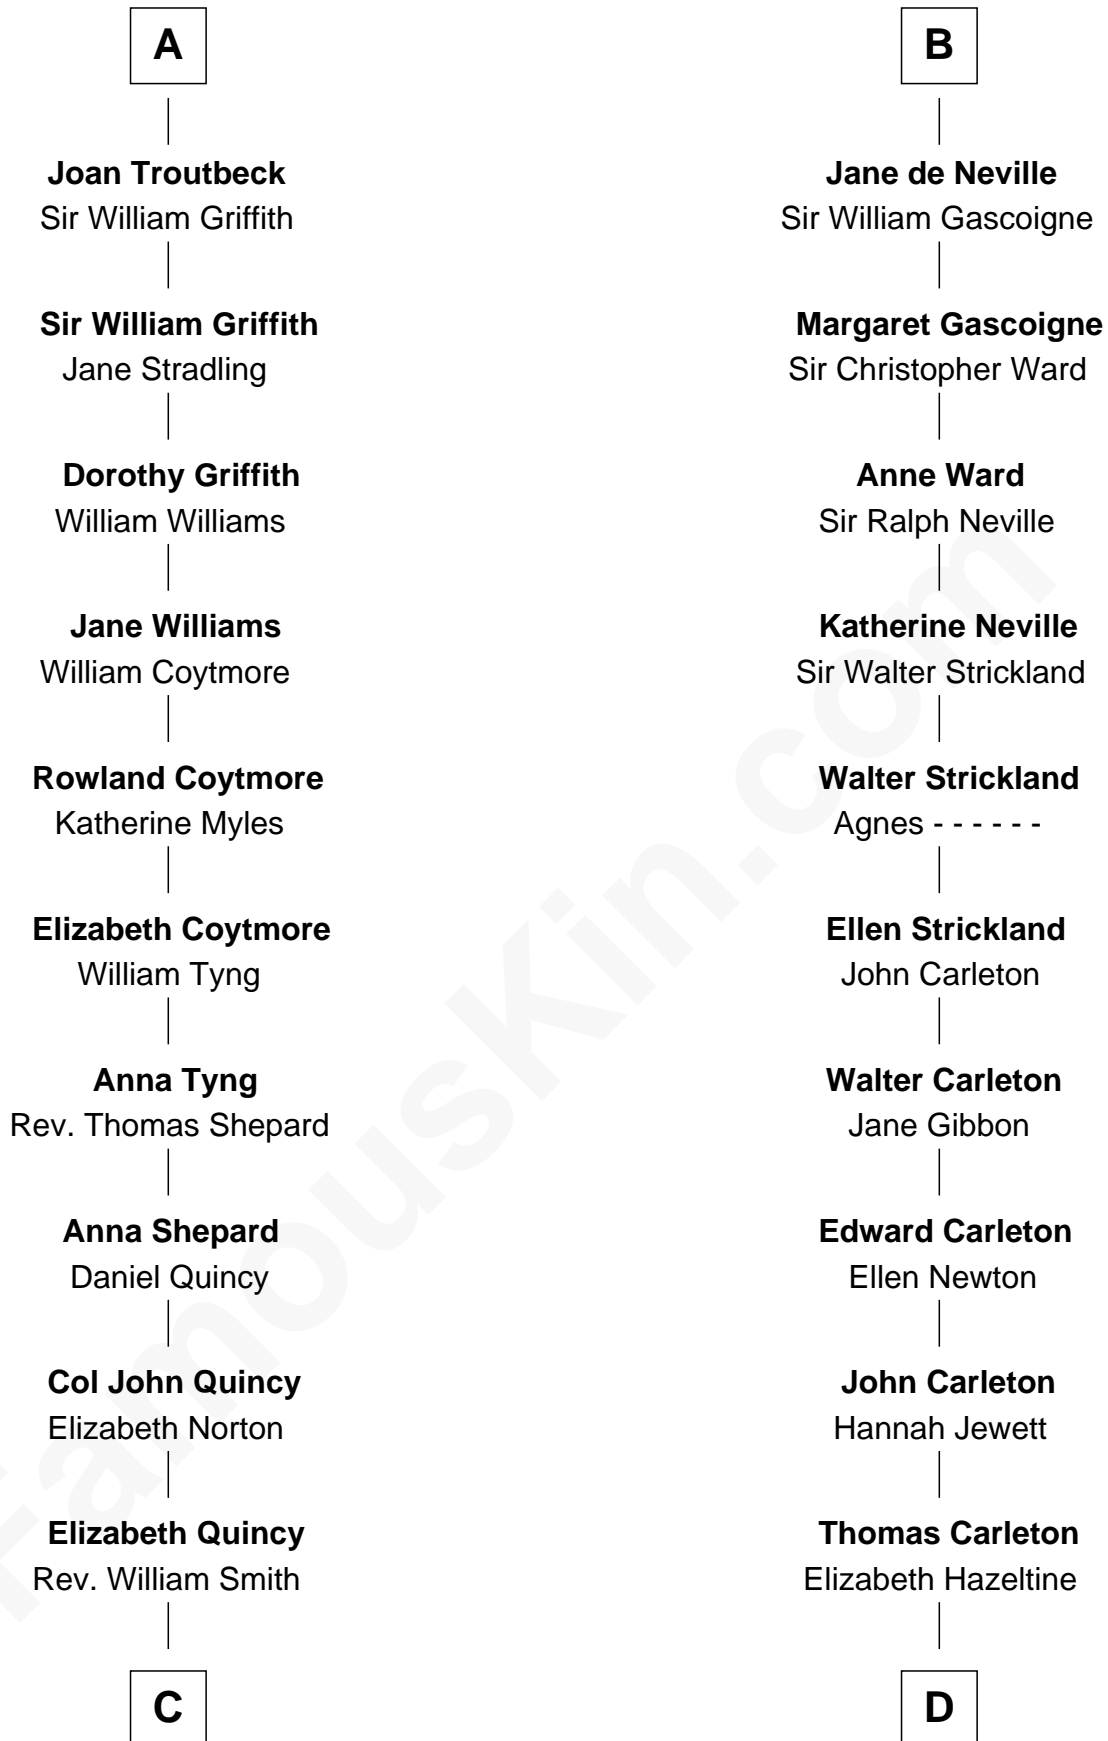

FamousKin.com
Relationship Chart of
John Quincy Adams
6th U.S. President

18th cousin 3 times removed of
Charles A. Pillsbury
Co-Founder of C.A. Pillsbury Co.

Sir Humphrey de Bohun
 Eleanor de Braiose

C

Abigail Quincy Smith

John Adams

John Quincy Adams

6th U.S. President

D

John Carleton

Hannah Platts

Moses Carleton

Margaret Sprake