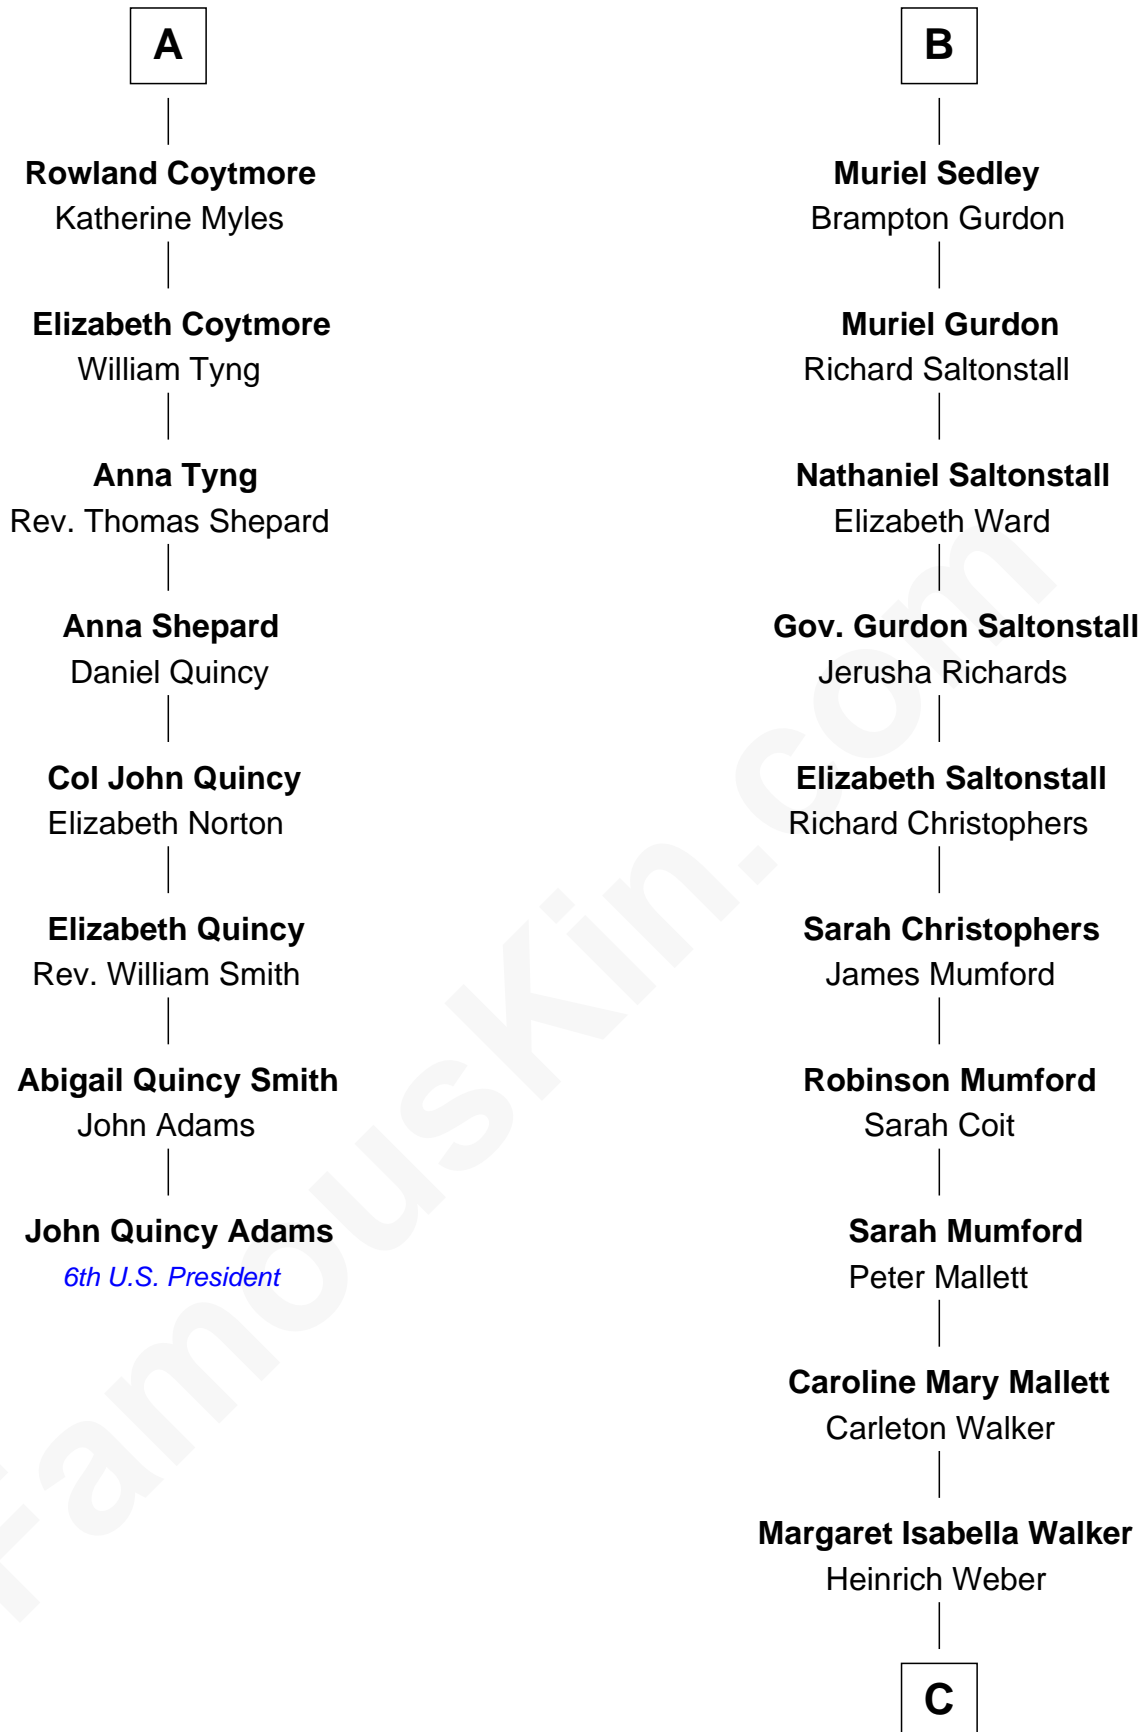

FamousKin.com
Relationship Chart of
John Quincy Adams
6th U.S. President

14th cousin 6 times removed of
Carly Fiorina
CEO of Hewlett-Packard

C

John Walker Weber

Maude Graves

Cara Carleton Weber

Harold Marvin Sneed

Joseph Tyree Sneed

Madelon Montross Juergens

Carly Fiorina

CEO of Hewlett-Packard

FamousKin.com