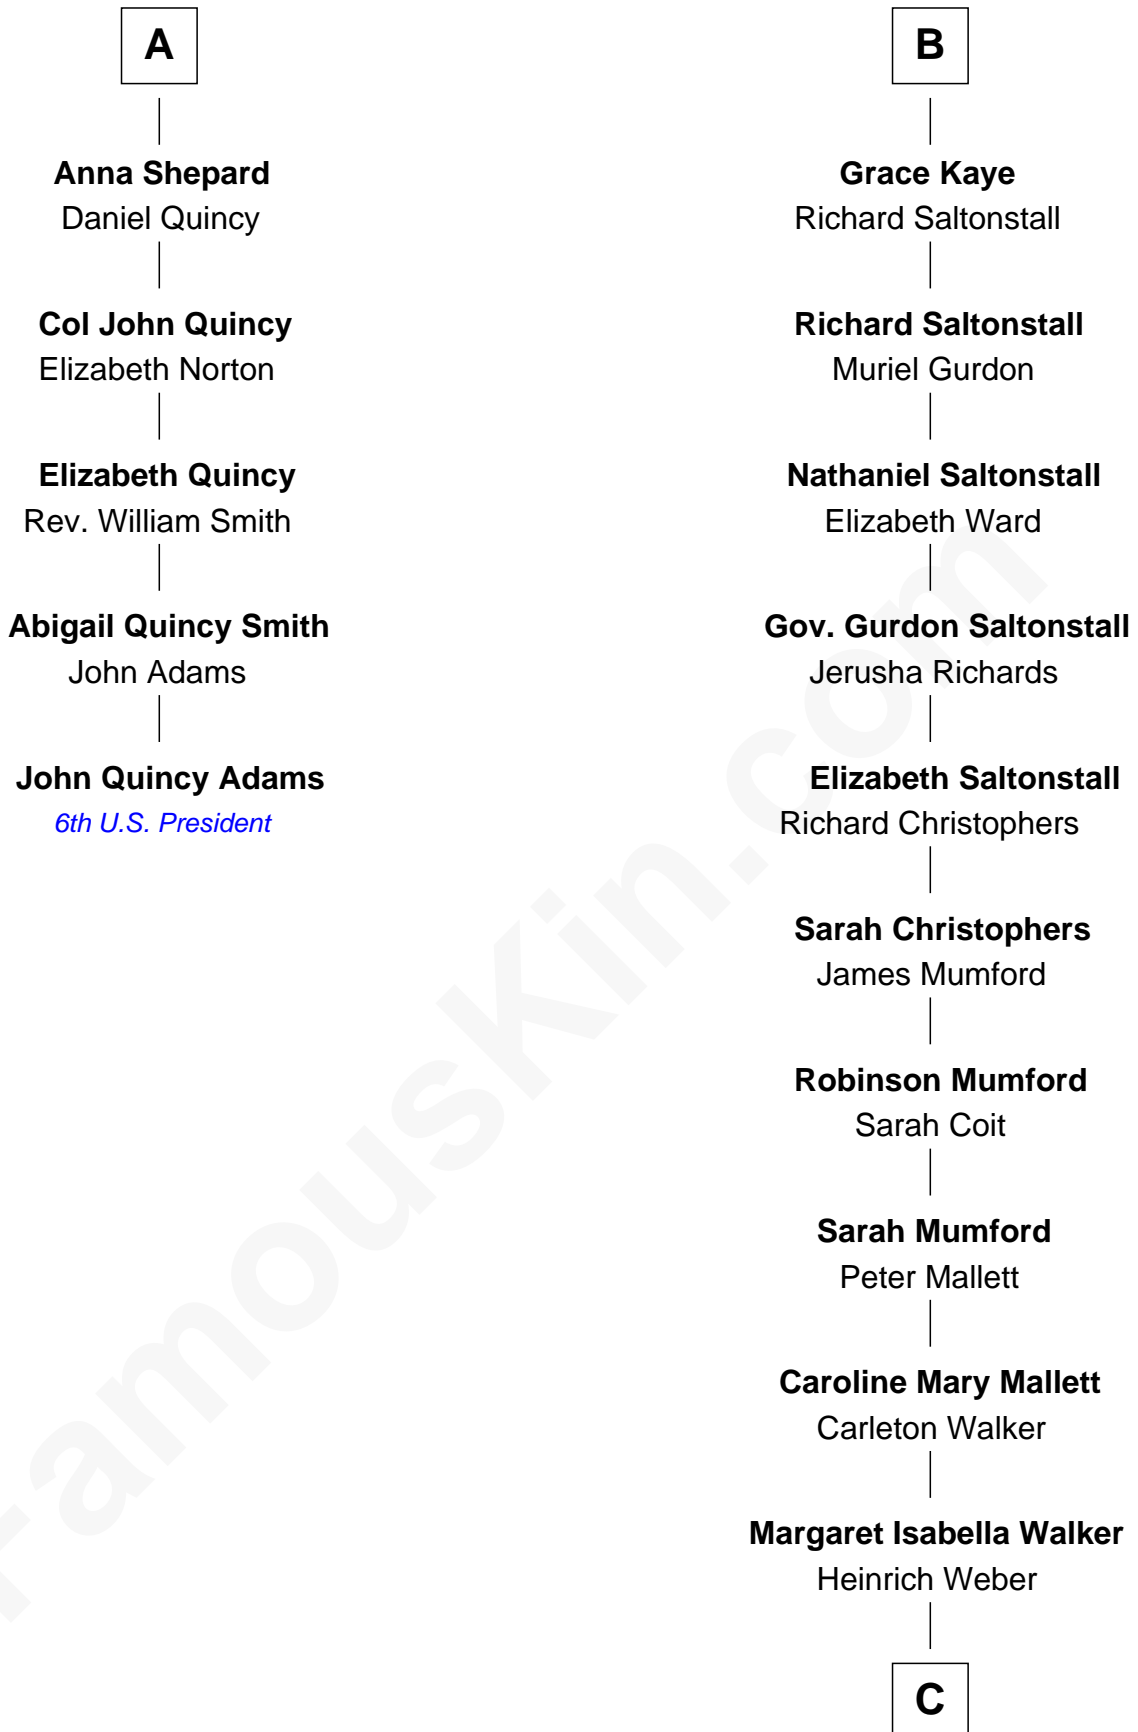

FamousKin.com
Relationship Chart of
John Quincy Adams
6th U.S. President

11th cousin 9 times removed of
Carly Fiorina
CEO of Hewlett-Packard

C

John Walker Weber

Maude Graves

Cara Carleton Weber

Harold Marvin Sneed

Joseph Tyree Sneed

Madelon Montross Juergens

Carly Fiorina

CEO of Hewlett-Packard