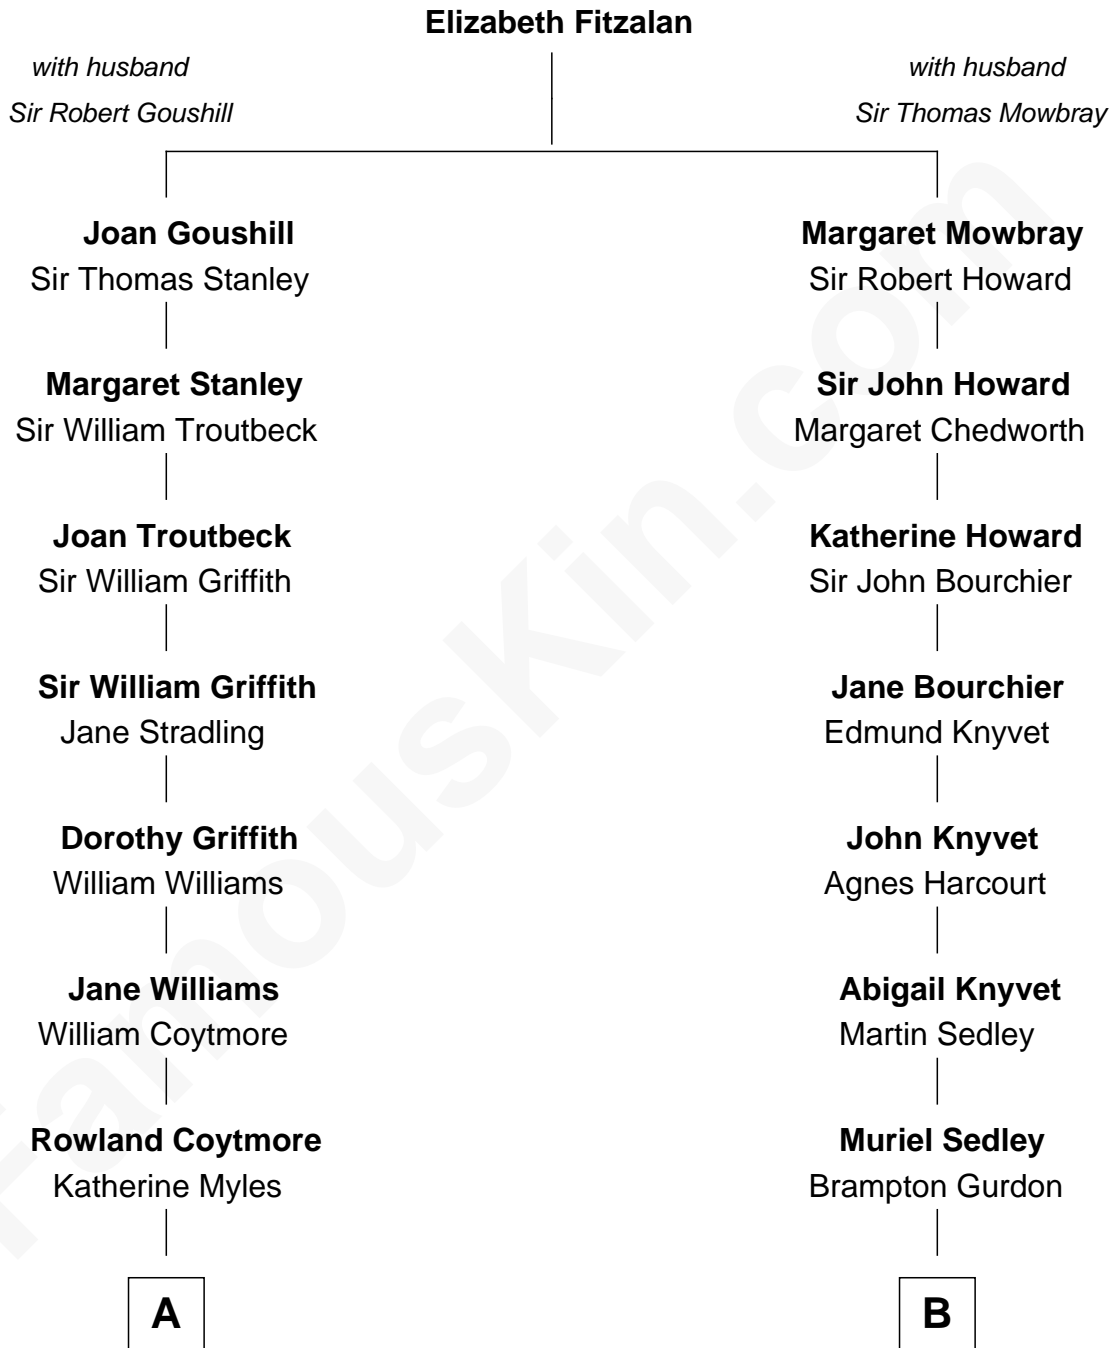

FamousKin.com
Relationship Chart of
John Quincy Adams
6th U.S. President

13th cousin 6 times removed of
Carly Fiorina
CEO of Hewlett-Packard

C

Cara Carleton Weber
Harold Marvin Sneed

Joseph Tyree Sneed
Madelon Montross Juergens