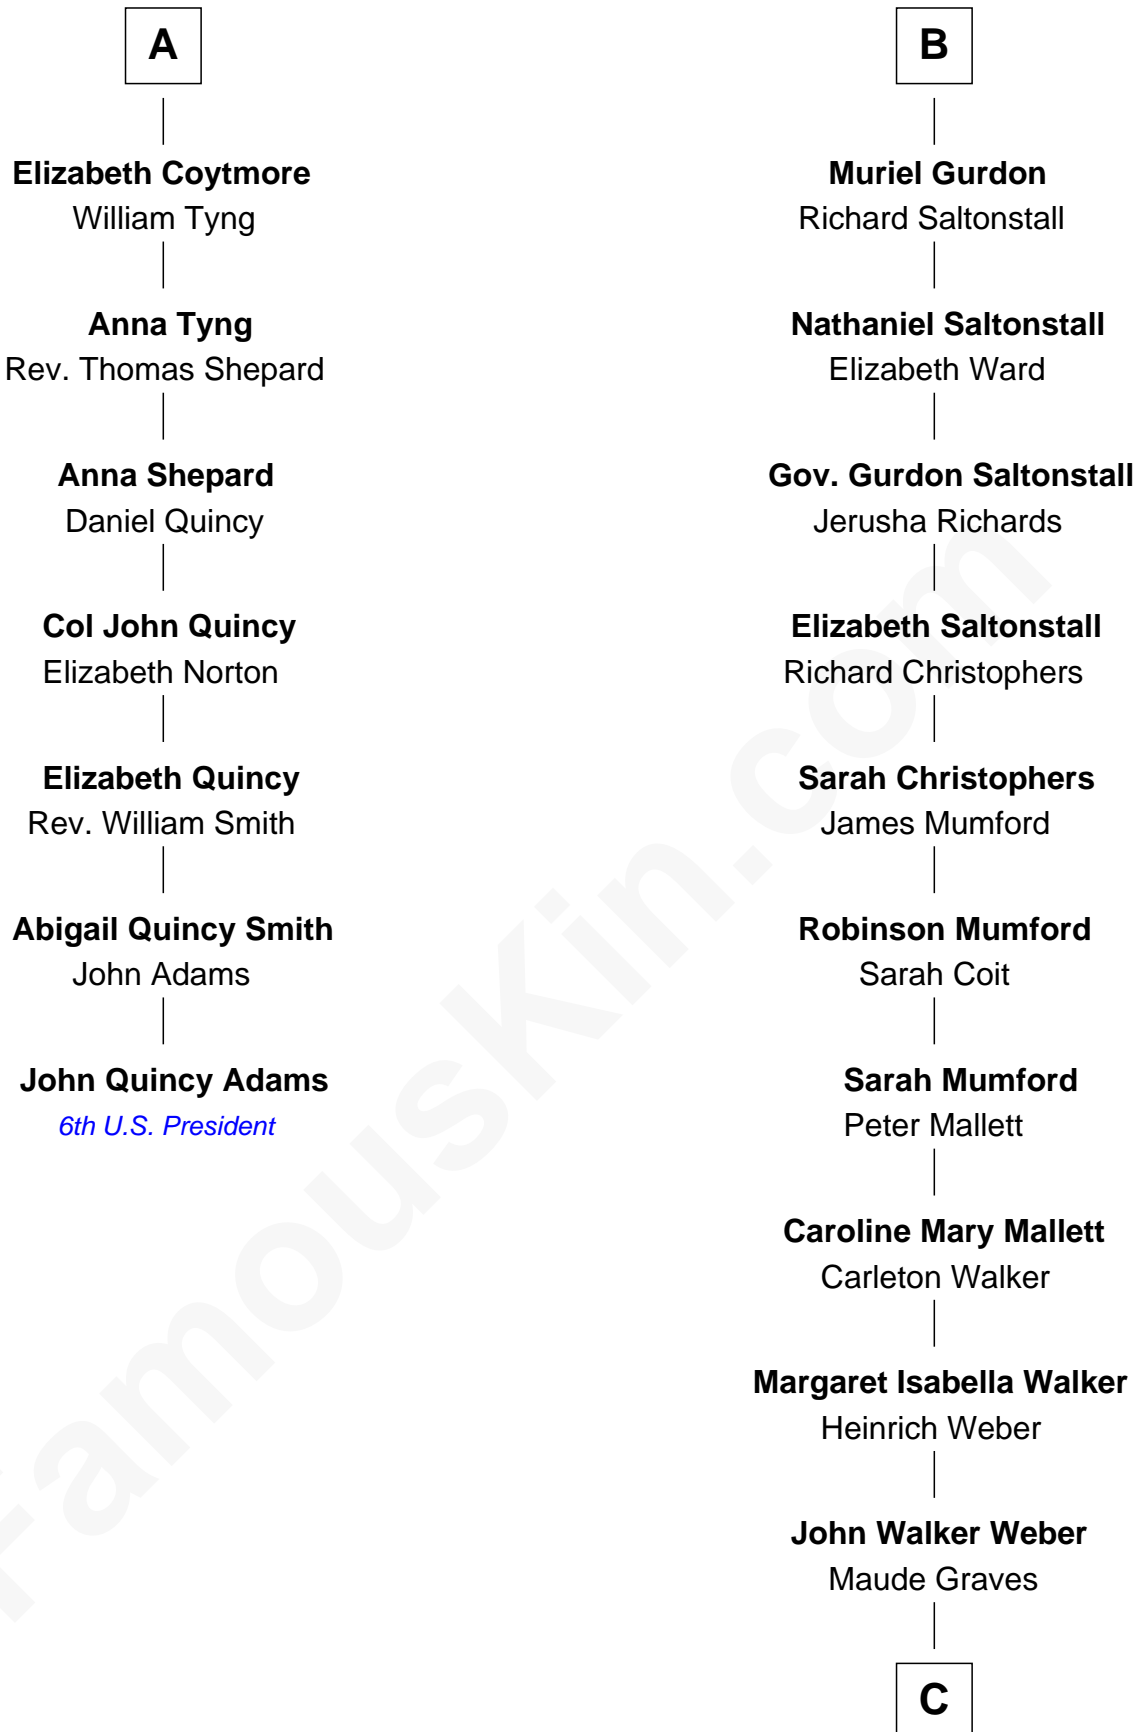

FamousKin.com
Relationship Chart of
John Quincy Adams
6th U.S. President

13th cousin 6 times removed of
Carly Fiorina
CEO of Hewlett-Packard

C

Cara Carleton Weber
Harold Marvin Sneed

Joseph Tyree Sneed
Madelon Montross Juergens