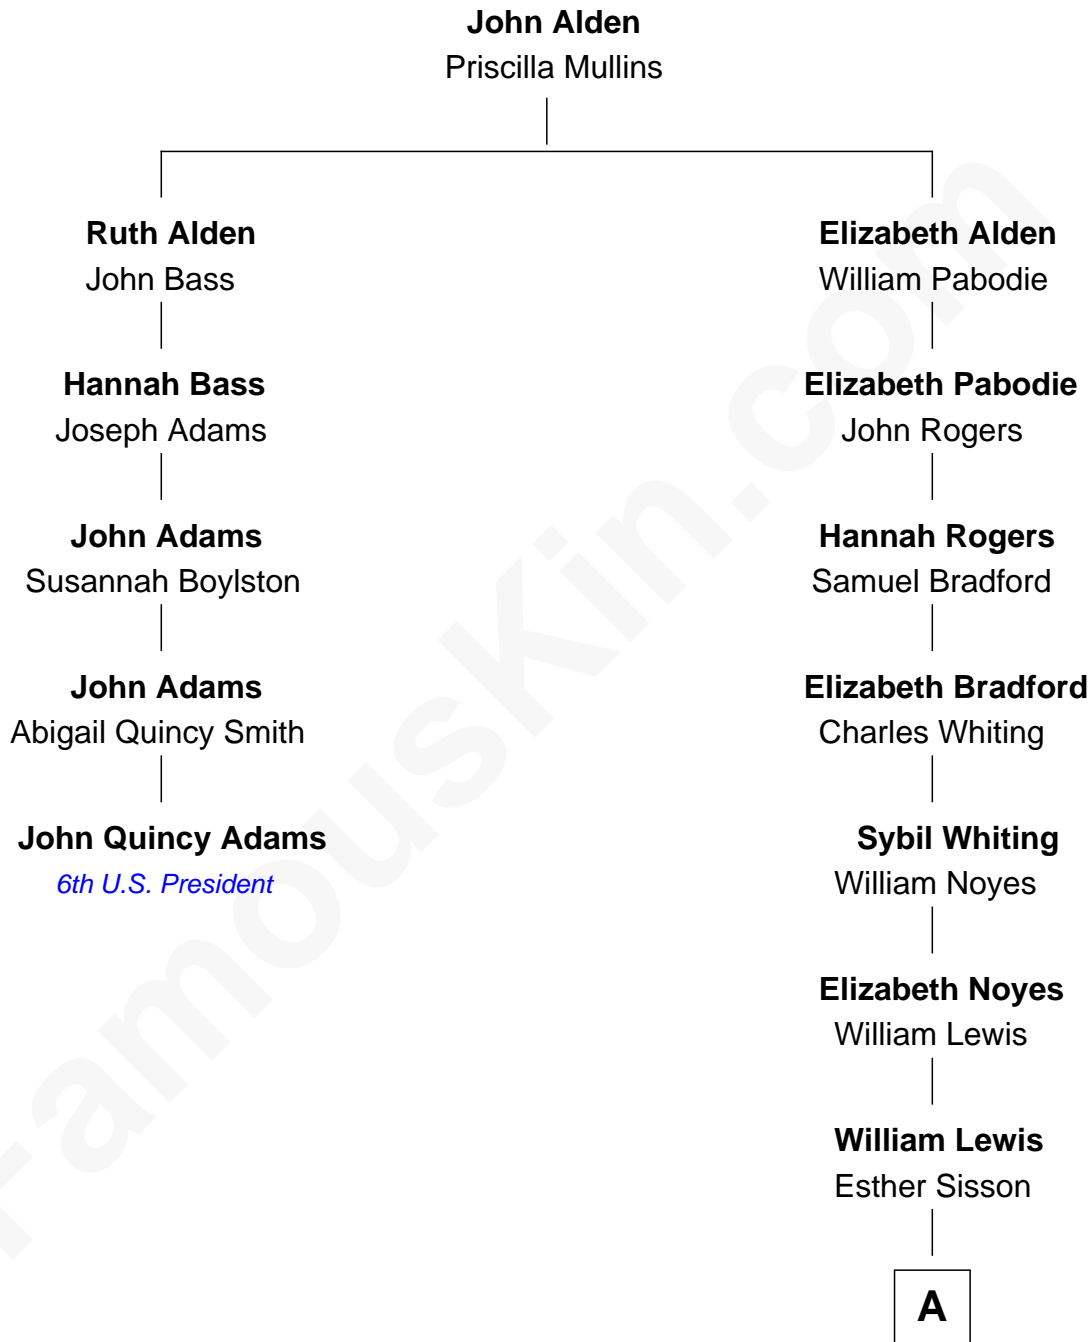

FamousKin.com Relationship Chart of

John Quincy Adams

6th U.S. President

4th cousin 7 times removed of

David Hyde Pierce

Stage, TV, and Movie Actor

A

|
William Henry Lewis

Caroline Page Thayer

|
Mary Annie Lewis

George W. Hyde

|
Helen E. Hyde

Arthur J. Pierce

|
George Hyde Pierce

Laura Marie Hughes

|
David Hyde Pierce