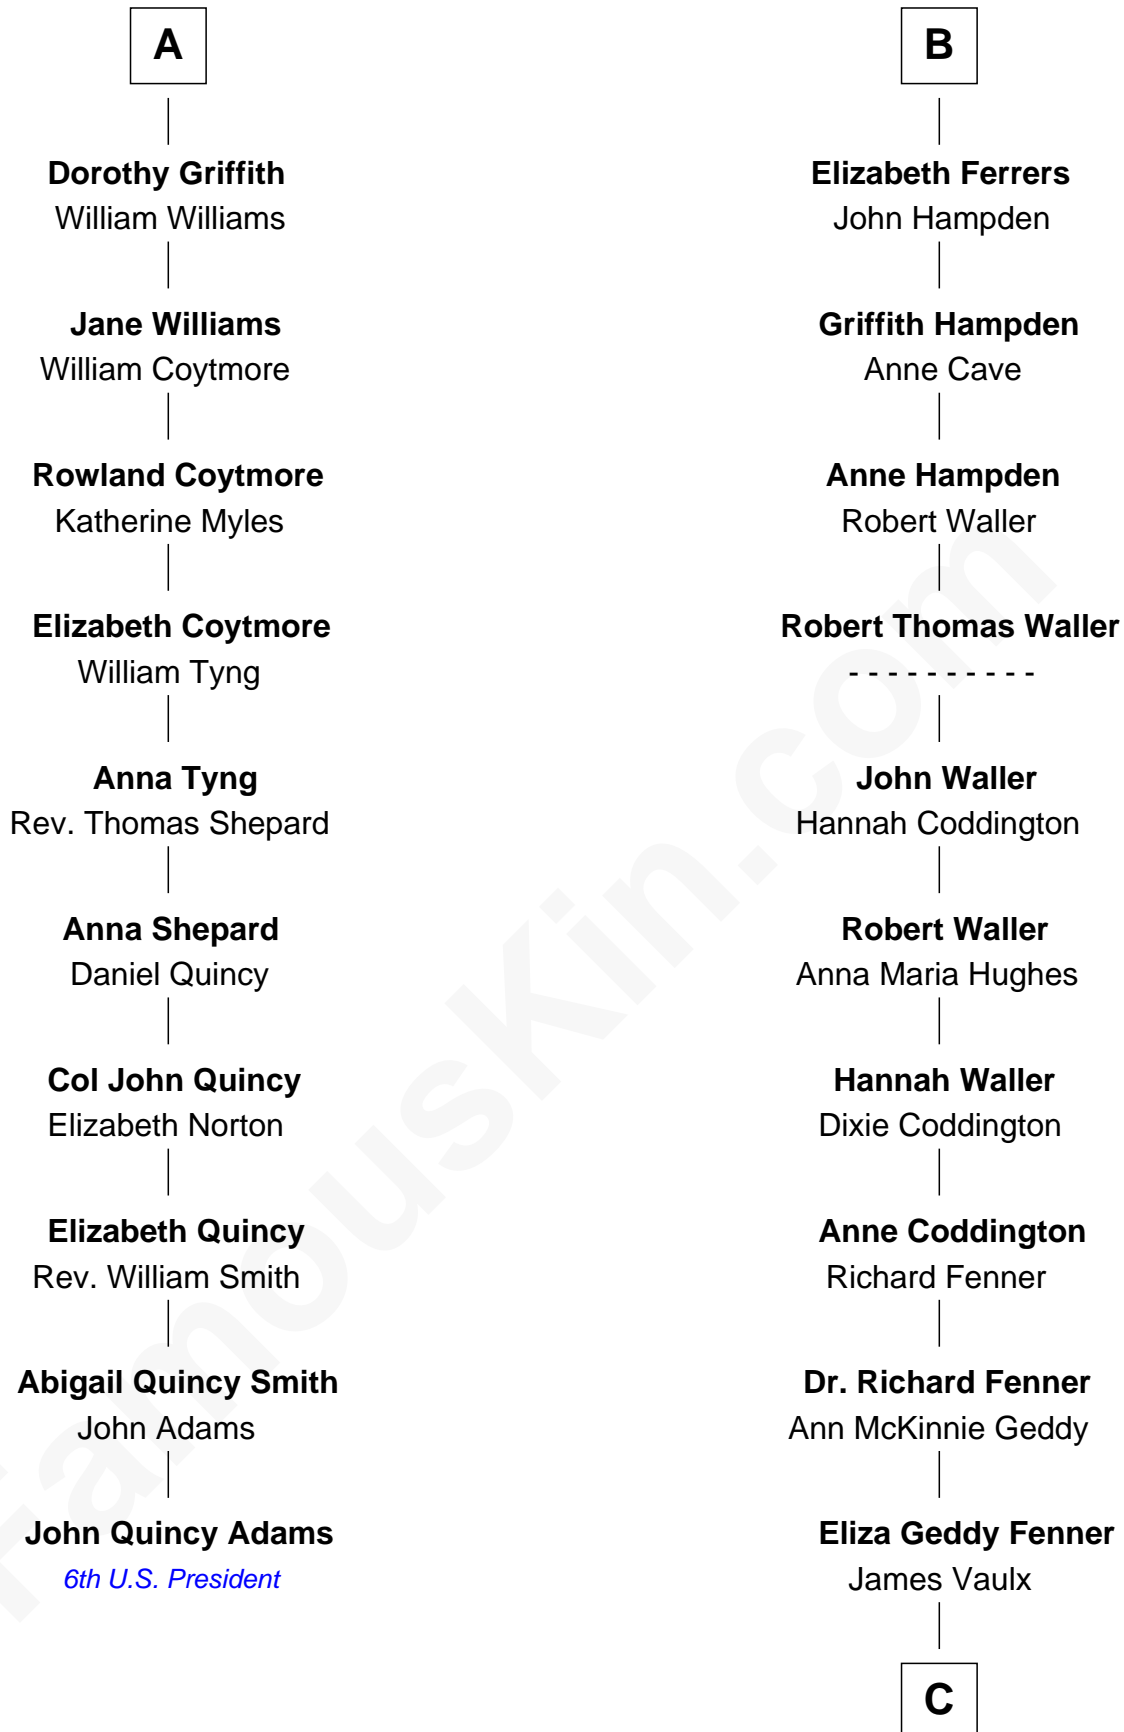

**FamousKin.com**  
**Relationship Chart of**  
**John Quincy Adams**  
*6th U.S. President*

**16th cousin 4 times removed of**  
**John McCain**  
*U.S. Senator from Arizona*

**Bartholomew de Badlesmere**  
 Margaret de Clare

**Margaret Stanley**

Sir William Troutbeck

**Joan Troutbeck**

Sir William Griffith

**Sir William Griffith**

Jane Stradling

**A**

**Margery de Badlesmere**

Sir Thomas Ferrers

**Sir Henry Ferrers**

Margaret Heckstall

**Sir Edward Ferrers**

Constance Brome

**B**

**C**

**James Junius Vaulx**

Margaret Garside

**Katherine Davey Vaulx**

Adm. John Sidney McCain

**Adm. John Sidney McCain**

Roberta Wright

**John McCain**

*U.S. Senator from Arizona*

FamousKin.com