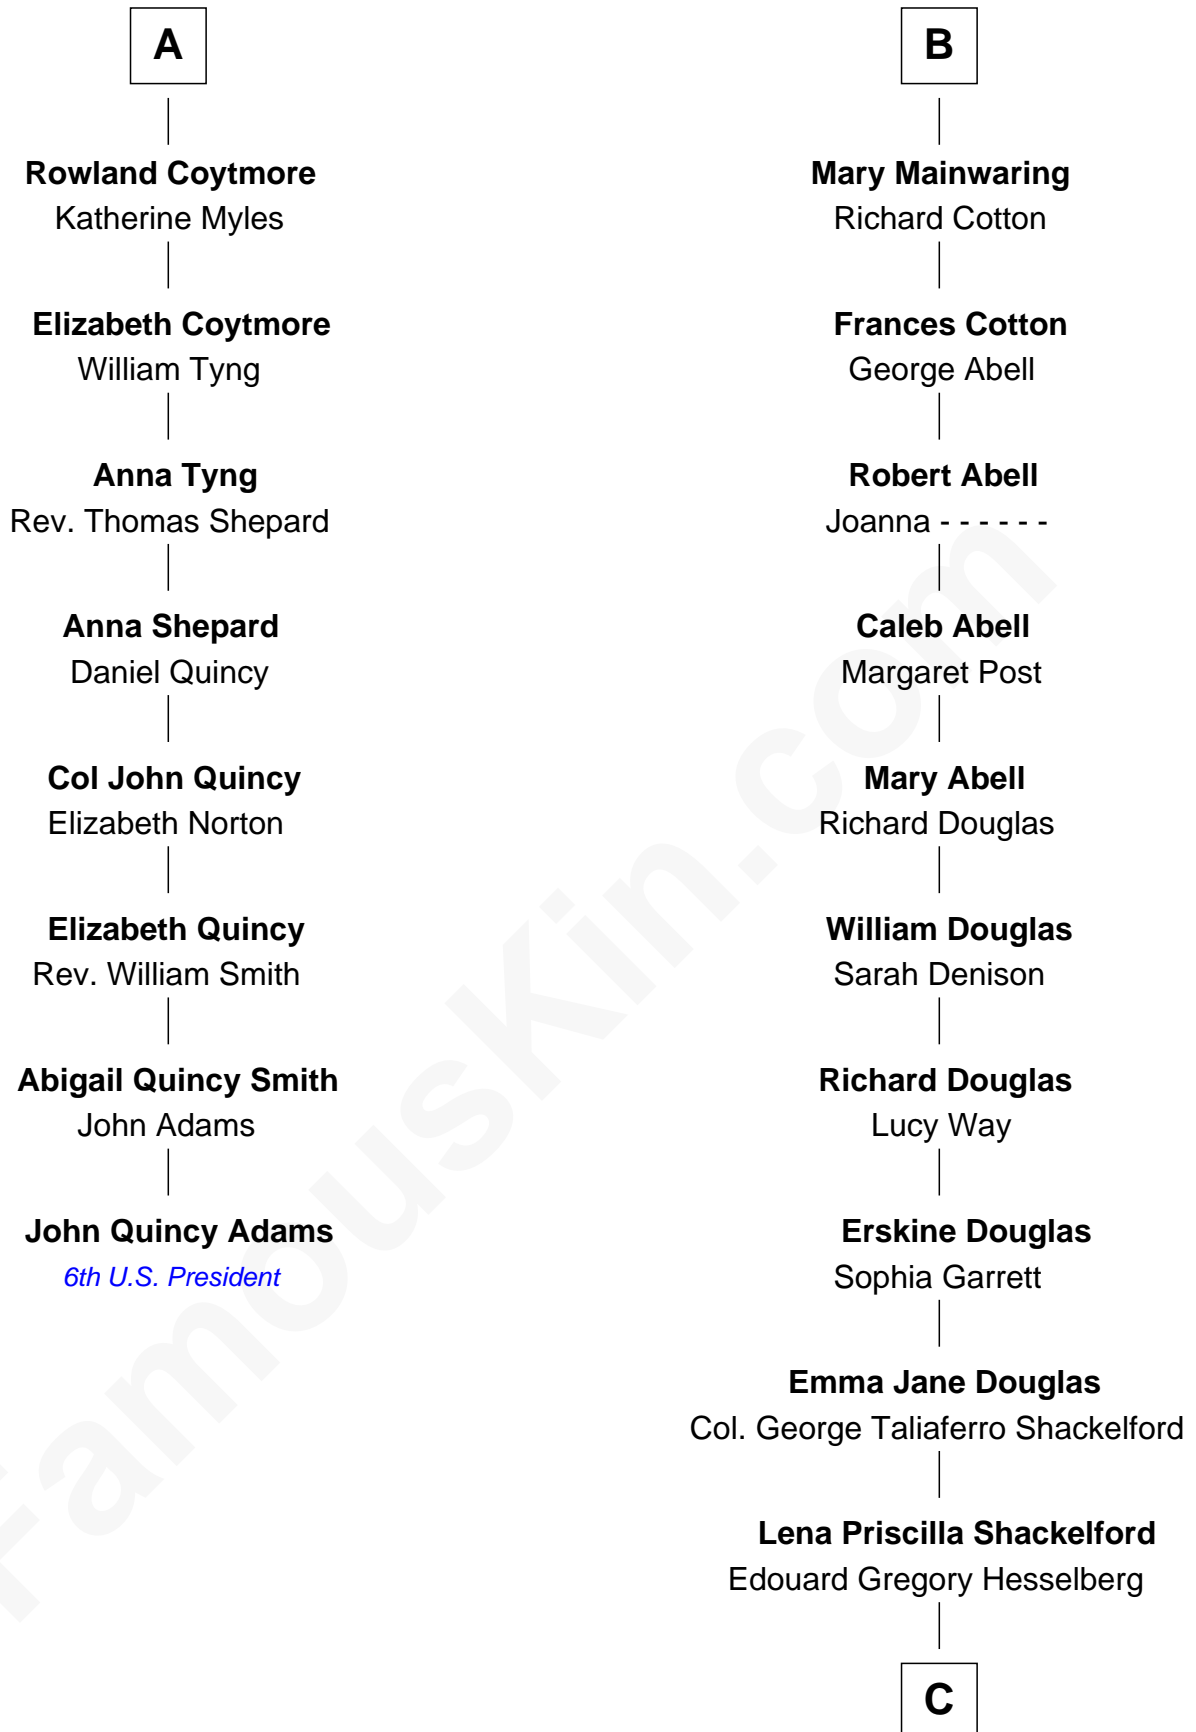

## Relationship Chart of

### John Quincy Adams

6th U.S. President

14th cousin 5 times removed of

**Illeana Douglas**  
TV and Movie Actress

**Sir Richard Fitzalan**  
Elizabeth de Bohun

C

**Melvyn Edouard Hesselberg**

Rosalind Hightower

**Gregory Hesselberg**

Joan Georgescu

**Illeana Douglas**

*TV and Movie Actress*