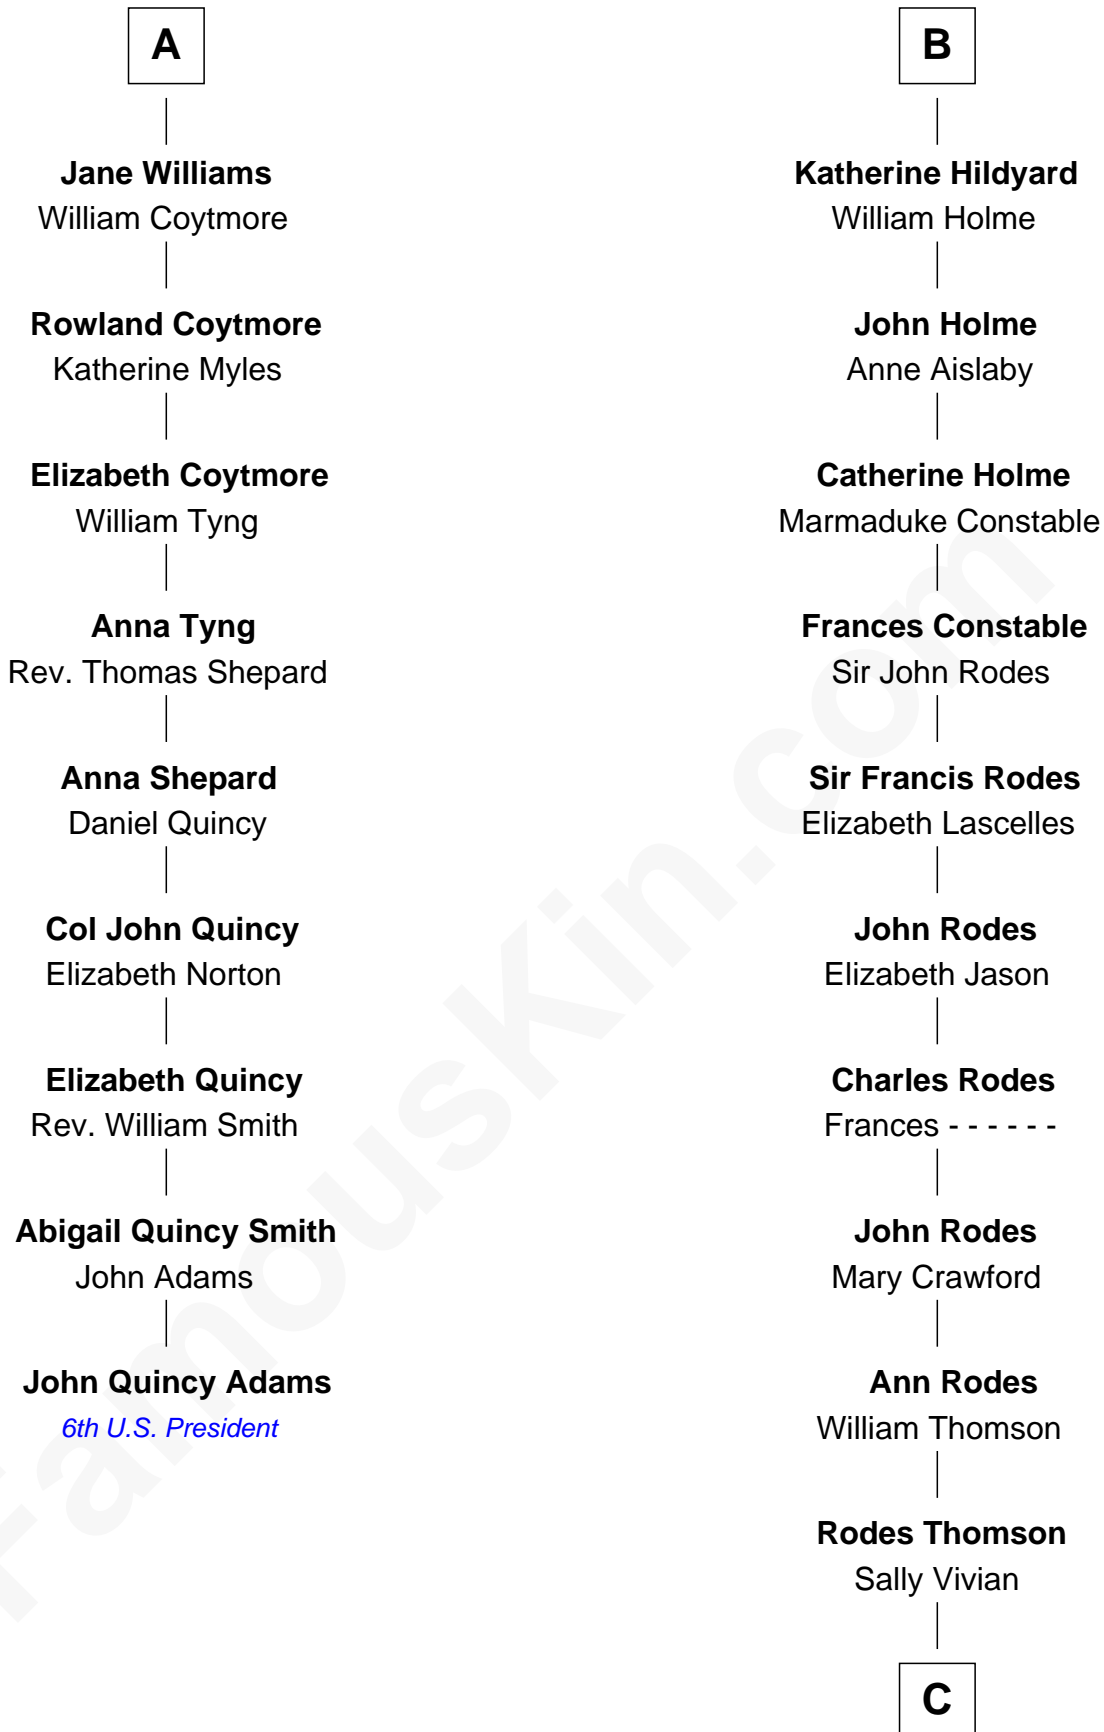

**FamousKin.com**  
**Relationship Chart of**  
**John Quincy Adams**  
*6th U.S. President*

15th cousin 6 times removed of  
**Melvyn Douglas**  
*Movie Actor*

**Edward III, King of England**  
 Philippa of Hainault

**C**

**Nancy Thomson**

Thomas Johnson Garrett

**Sophia Garrett**

Erskine Douglas

**Emma Jane Douglas**

Col. George Taliaferro Shackelford

**Lena Priscilla Shackelford**