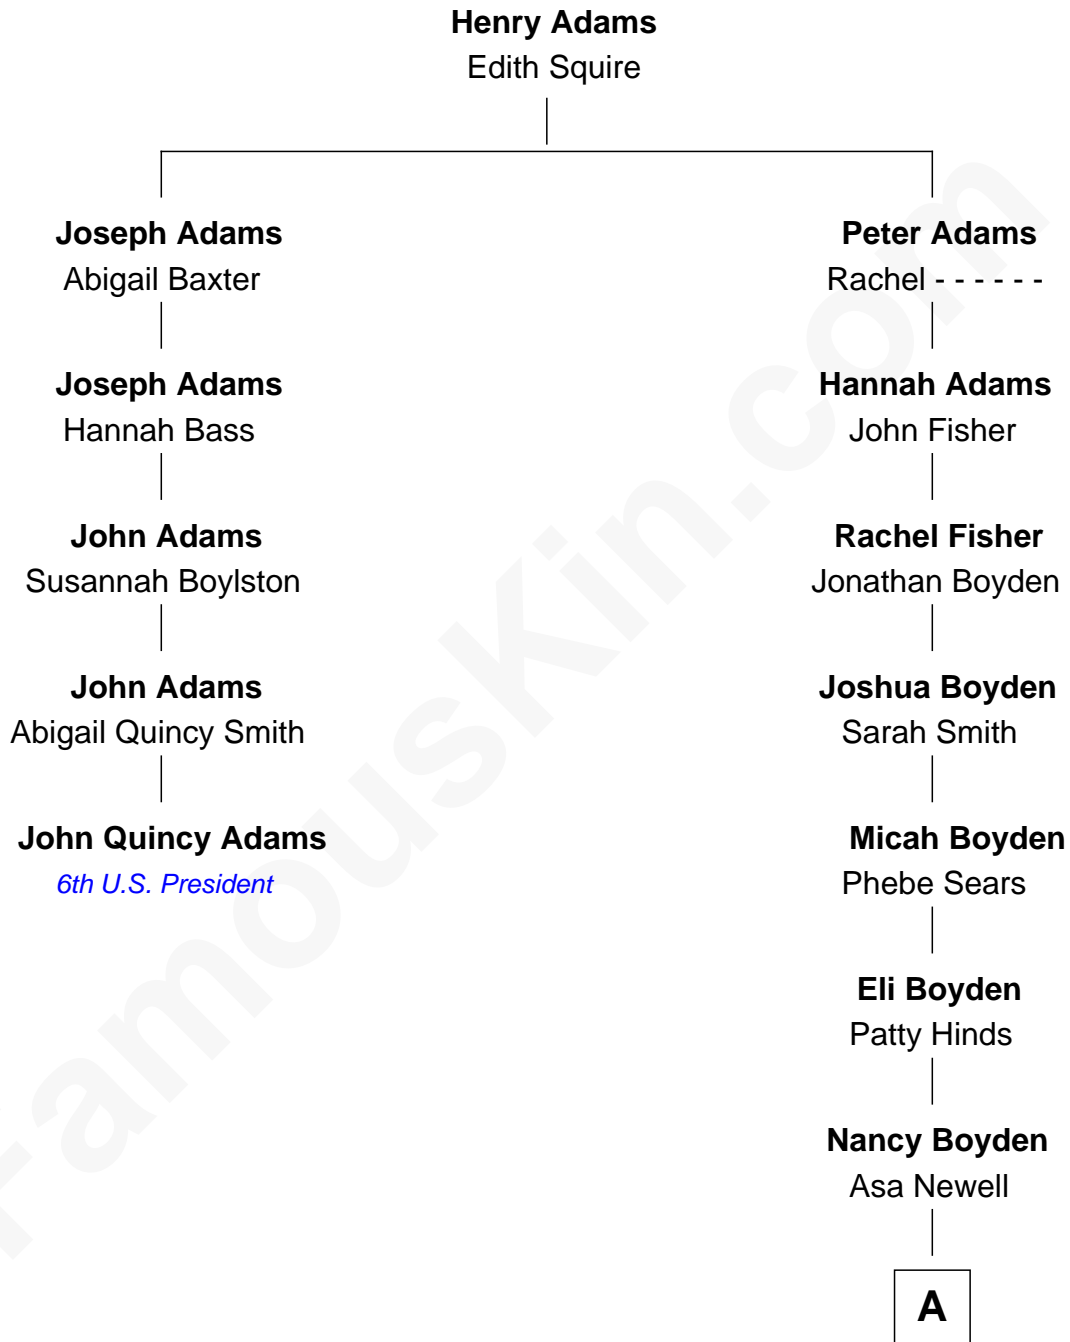

**FamousKin.com**  
**Relationship Chart of**  
**John Quincy Adams**  
*6th U.S. President*

4th cousin 7 times removed of  
**Sarah Palin**  
*9th Governor of Alaska*

**A**

—  
**Maria Nancy Newell**

Thomas S. Ruddock

—  
**May Belle Ruddock**

Henry Charles Brandt

—  
**Nellie Marie Brandt**

Charles Francis Heath

—  
**Charles Richard Heath**

Sarah Sheeran

—  
**Sarah Palin**

*9th Governor of Alaska*