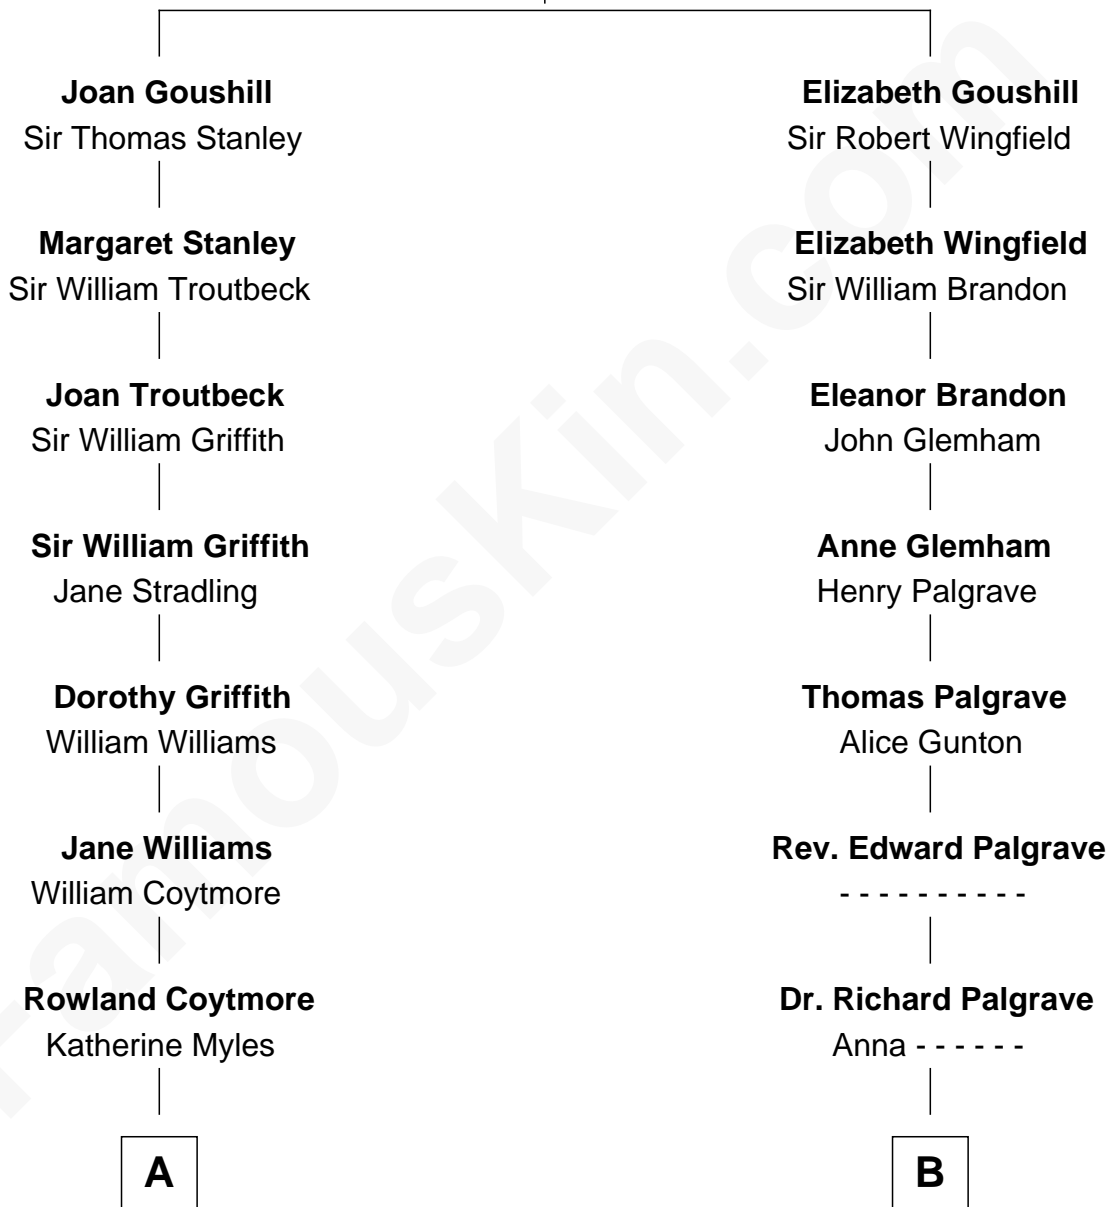

**FamousKin.com**  
**Relationship Chart of**  
**John Quincy Adams**  
*6th U.S. President*

**13th cousin 6 times removed of**  
**Sarah Palin**  
*9th Governor of Alaska*

**Sir Robert Goushill**  
 Elizabeth Fitzalan

**C**

Charles Francis Heath

Nellie Marie Brandt

Charles Richard Heath

Sarah Sheeran

**Sarah Palin**

*9th Governor of Alaska*

FamousKin.com