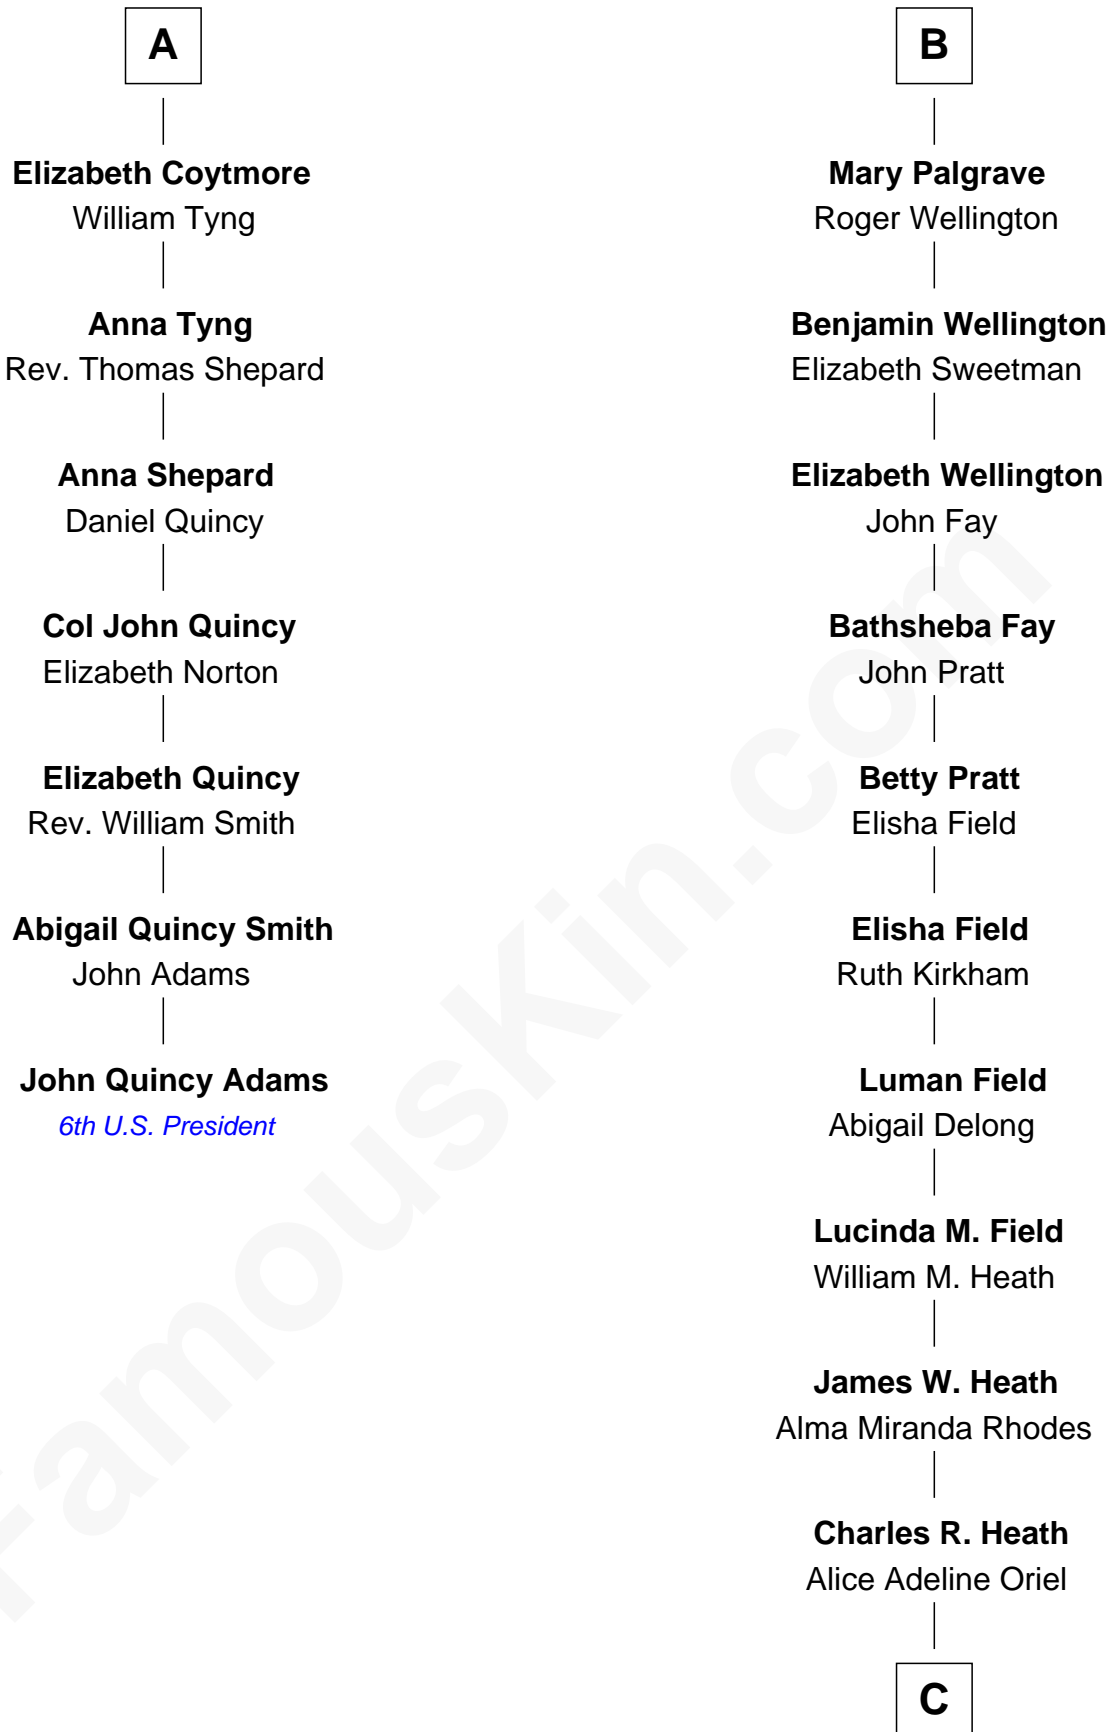

**FamousKin.com**  
**Relationship Chart of**  
**John Quincy Adams**  
*6th U.S. President*

**13th cousin 6 times removed of**  
**Sarah Palin**  
*9th Governor of Alaska*

**Sir Robert Goushill**  
 Elizabeth Fitzalan

**C**

Charles Francis Heath

Nellie Marie Brandt

Charles Richard Heath

Sarah Sheeran

**Sarah Palin**

*9th Governor of Alaska*

FamousKin.com