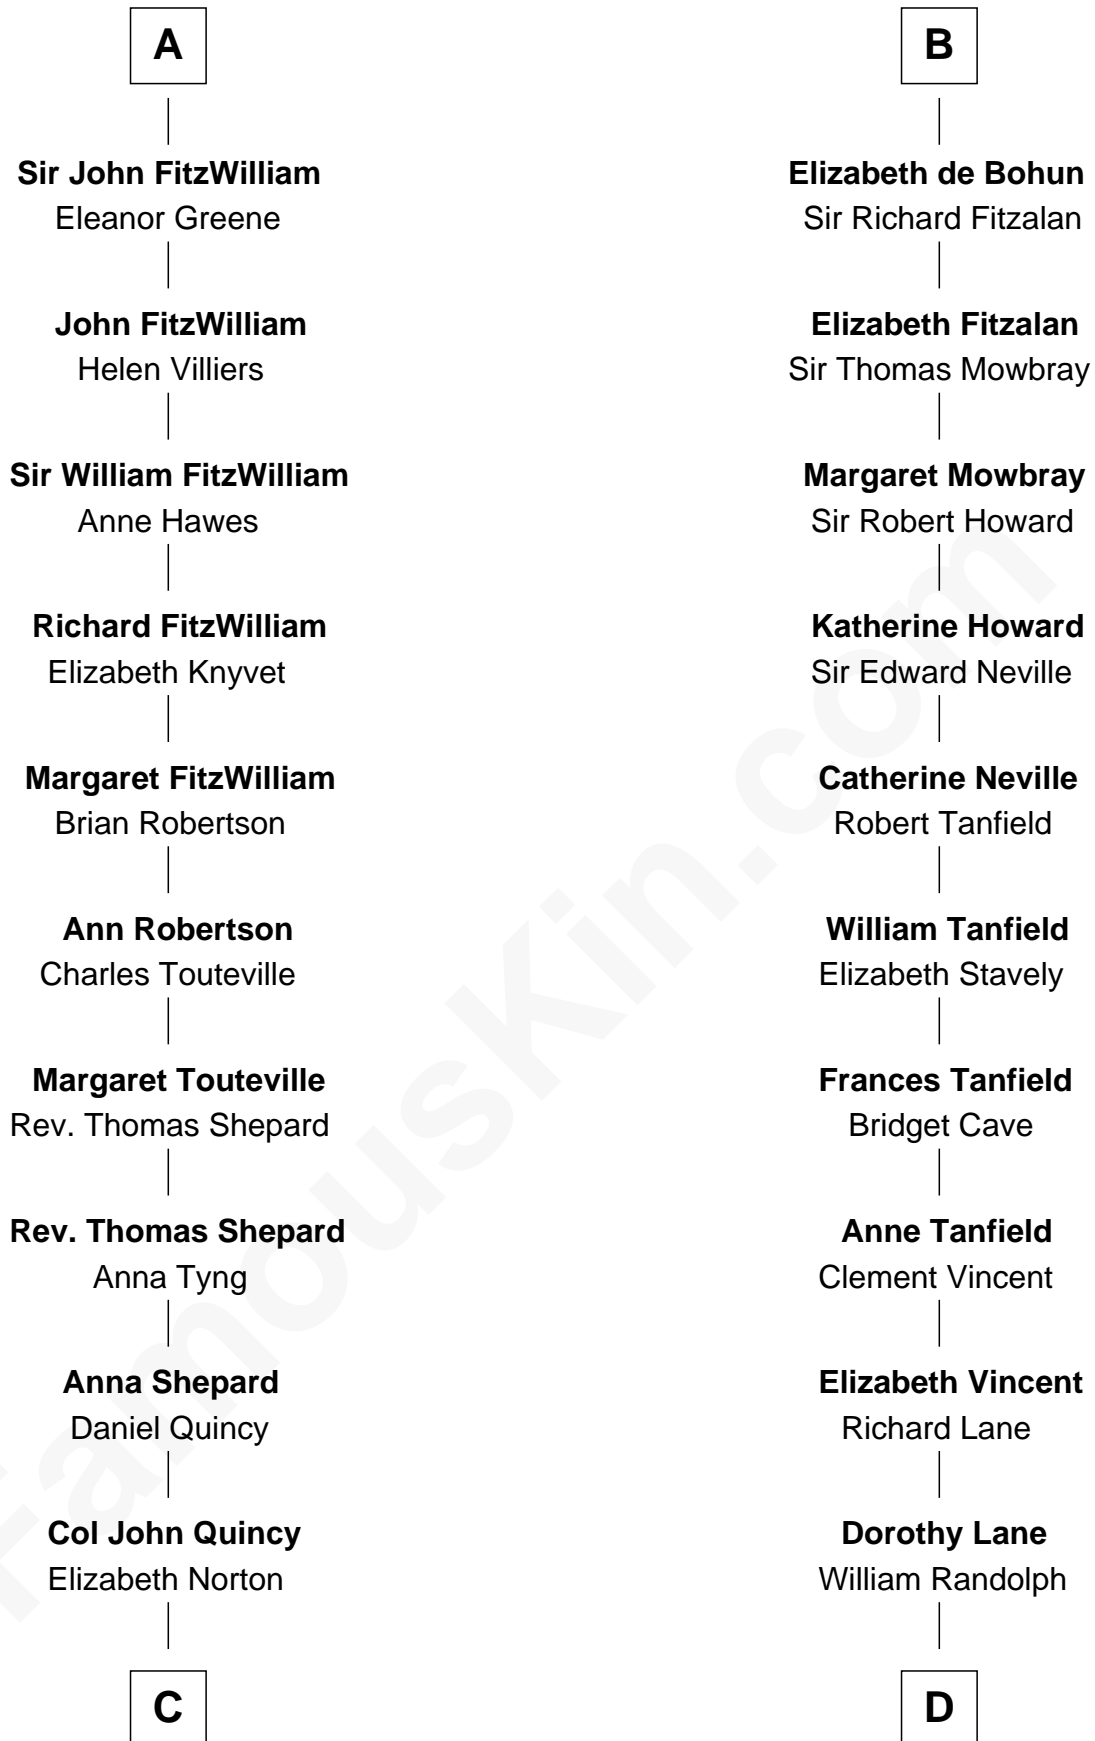

FamousKin.com
Relationship Chart of
John Quincy Adams
6th U.S. President

19th cousin 2 times removed of

Thomas Jefferson

3rd U.S. President and Signer of the Declaration of Independence

C

Elizabeth Quincy
Rev. William Smith

Abigail Quincy Smith
John Adams

John Quincy Adams
6th U.S. President

D

Richard Randolph
Elizabeth Ryland

Col. William Randolph
Mary Isham

Isham Randolph
Jane Rogers

Jane Randolph
Peter Jefferson

Thomas Jefferson
3rd U.S. President