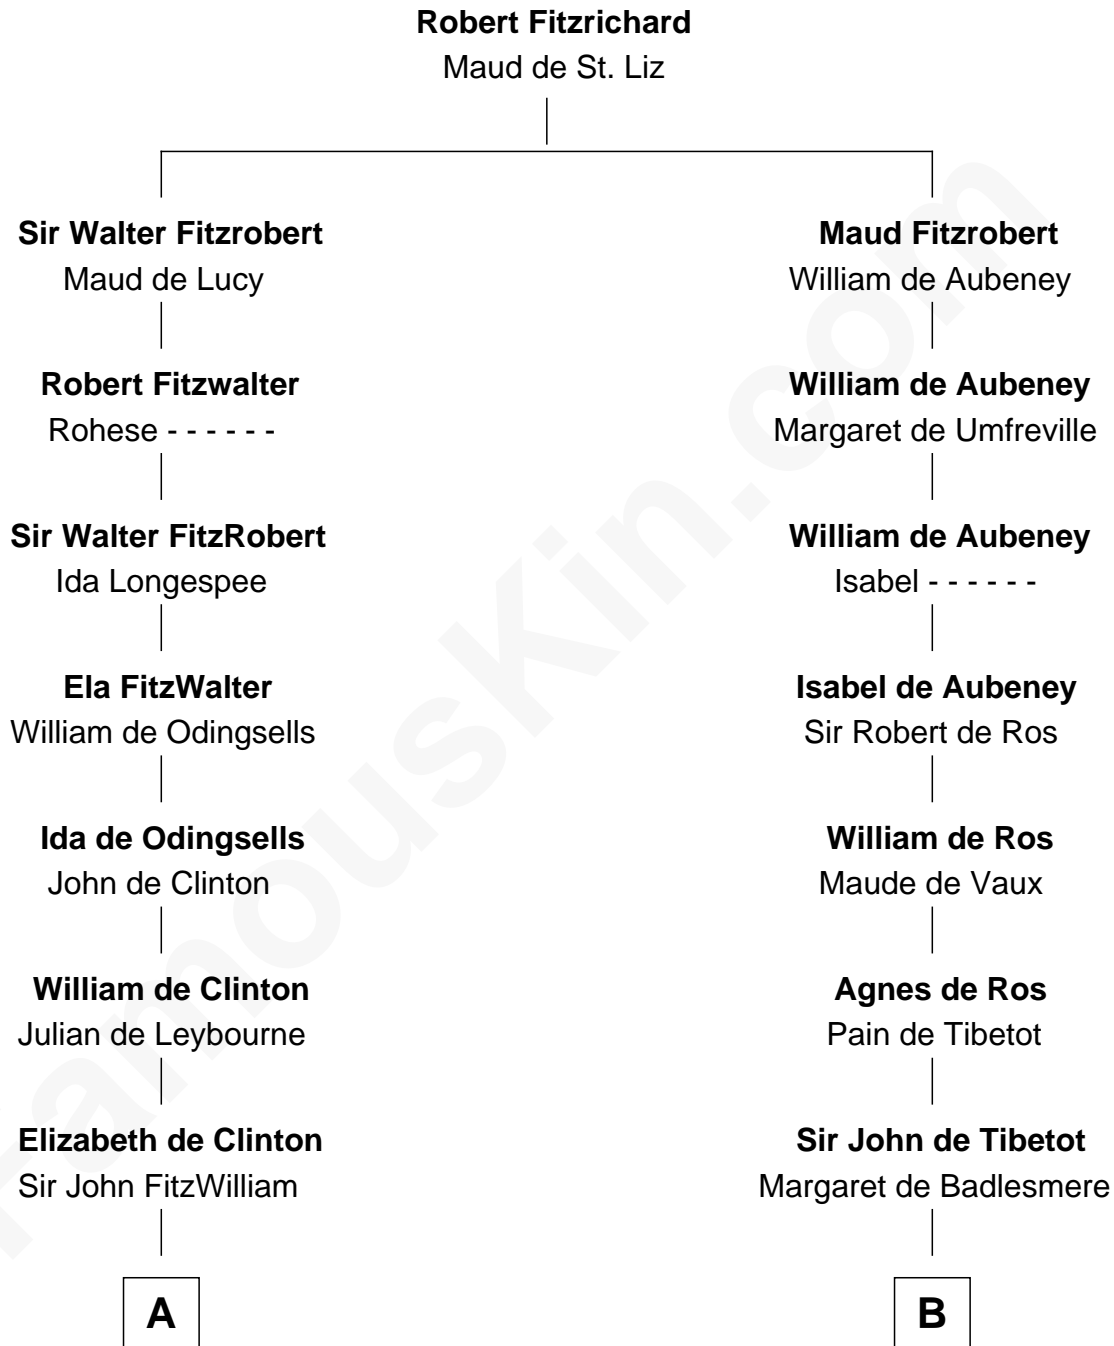

FamousKin.com
Relationship Chart of
John Quincy Adams
6th U.S. President

20th cousin 1 time removed of

Thomas Jefferson

3rd U.S. President and Signer of the Declaration of Independence

C

Col John Quincy
Elizabeth Norton

Elizabeth Quincy
Rev. William Smith

Abigail Quincy Smith
John Adams

John Quincy Adams
6th U.S. President

D

Henry Isham
Katherine Banks

Mary Isham
Col. William Randolph

Isham Randolph
Jane Rogers

Jane Randolph
Peter Jefferson

Thomas Jefferson
3rd U.S. President