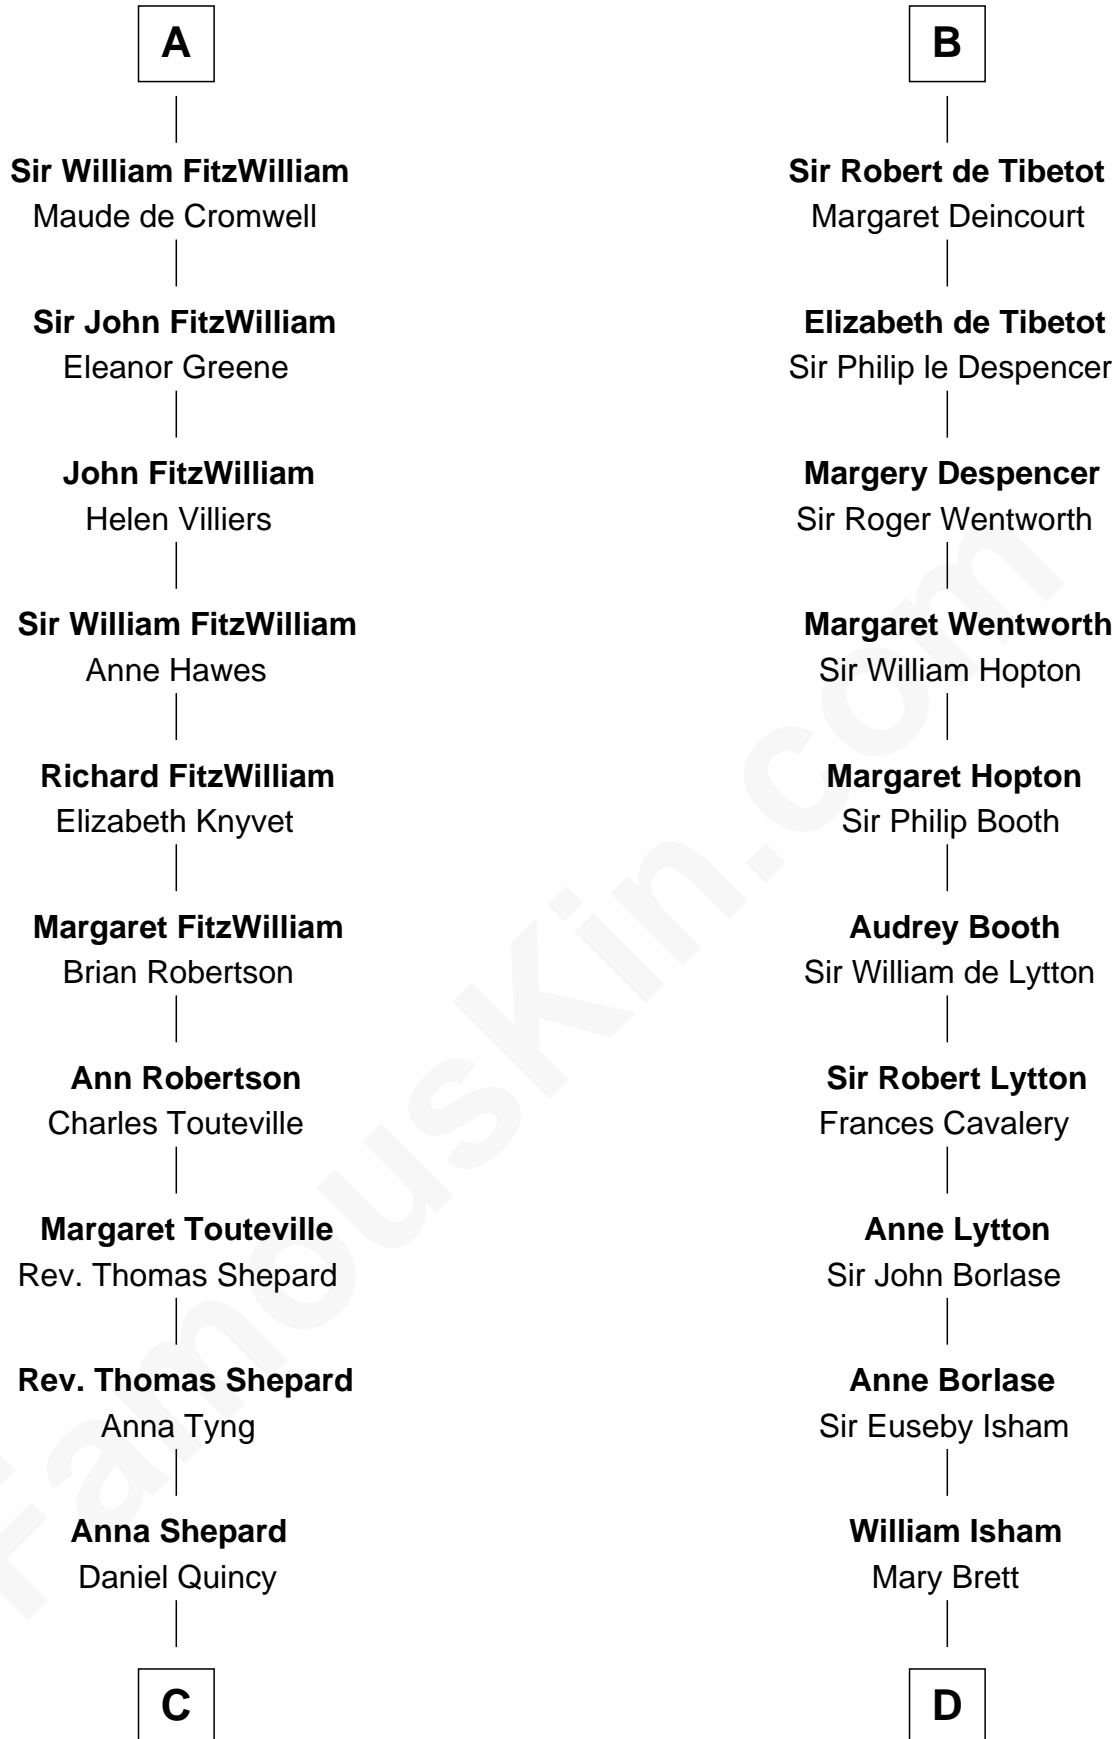

FamousKin.com
Relationship Chart of
John Quincy Adams
6th U.S. President

20th cousin 1 time removed of

Thomas Jefferson

3rd U.S. President and Signer of the Declaration of Independence

C

Col John Quincy
Elizabeth Norton

Elizabeth Quincy
Rev. William Smith

Abigail Quincy Smith
John Adams

John Quincy Adams
6th U.S. President

D

Henry Isham
Katherine Banks

Mary Isham
Col. William Randolph

Isham Randolph
Jane Rogers

Jane Randolph
Peter Jefferson