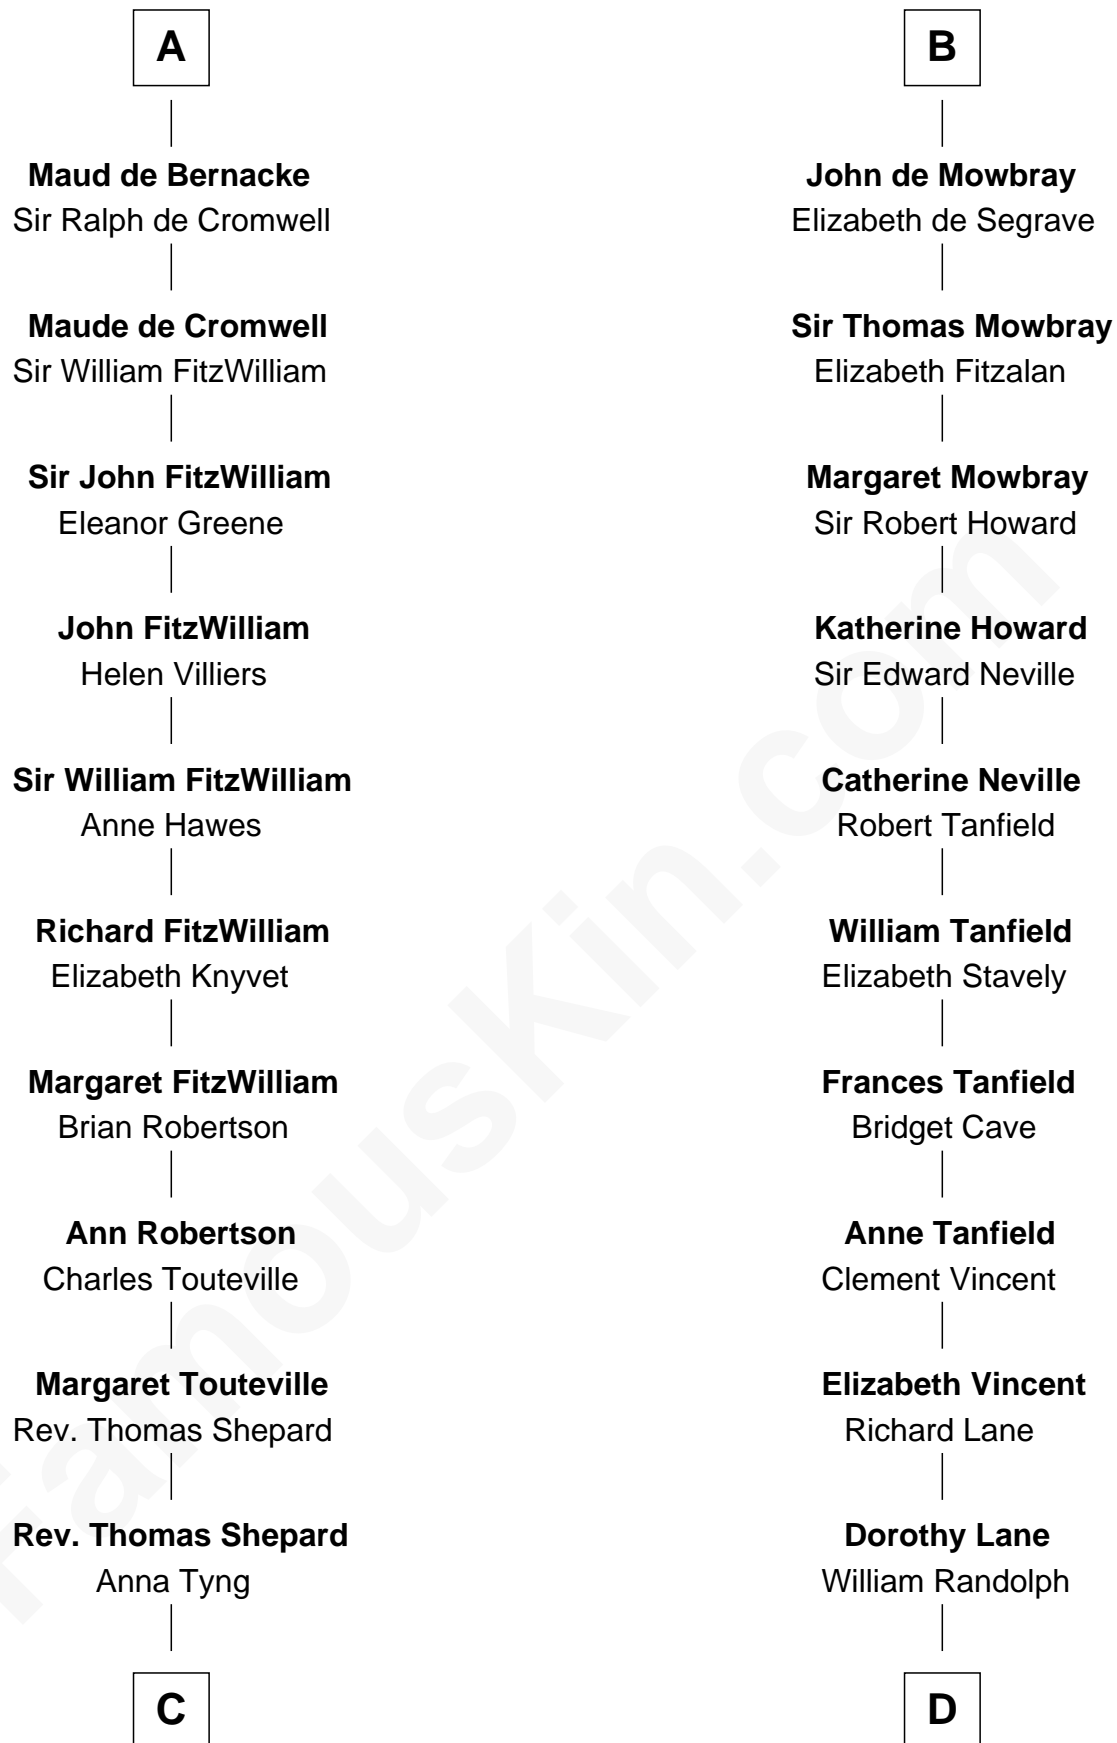

FamousKin.com Relationship Chart of

John Quincy Adams

6th U.S. President

21st cousin of

Thomas Jefferson

3rd U.S. President and Signer of the Declaration of Independence

Simon III de Montfort

Maud - - - - -