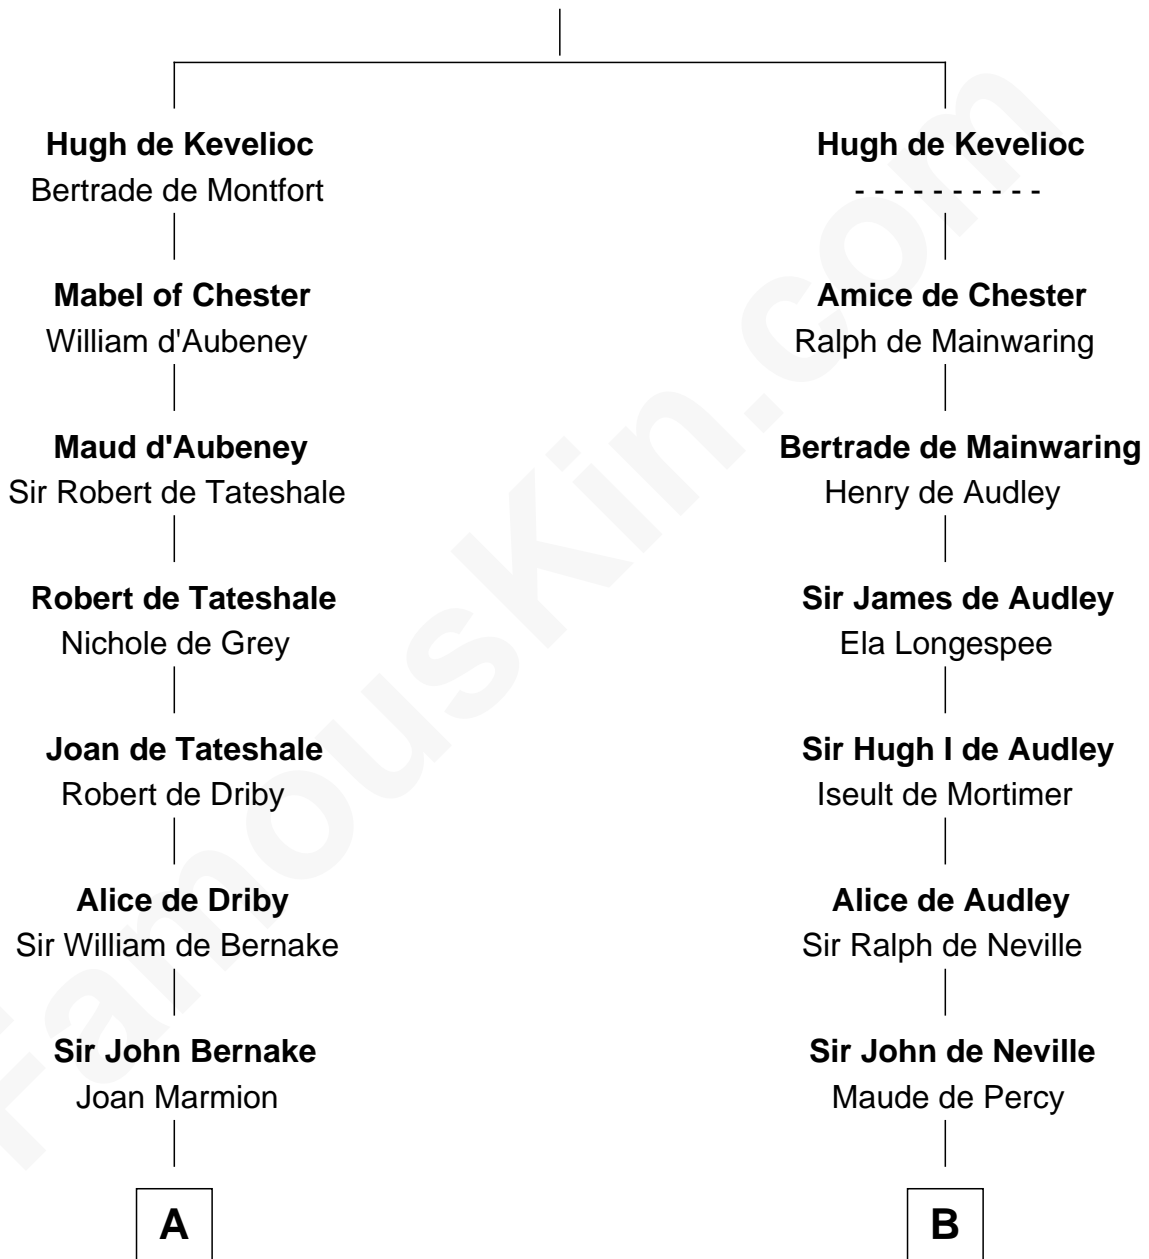

FamousKin.com
Relationship Chart of
John Quincy Adams
6th U.S. President

19th cousin 2 times removed of

Thomas Jefferson

3rd U.S. President and Signer of the Declaration of Independence

Sir Ranulf de Gernons
 Maud of Gloucester

C

Anna Shepard

Daniel Quincy

Col John Quincy

Elizabeth Norton

Elizabeth Quincy

Rev. William Smith

Abigail Quincy Smith

John Adams

John Quincy Adams

6th U.S. President

D

Isham Randolph

Jane Rogers

Jane Randolph

Peter Jefferson

Thomas Jefferson

3rd U.S. President