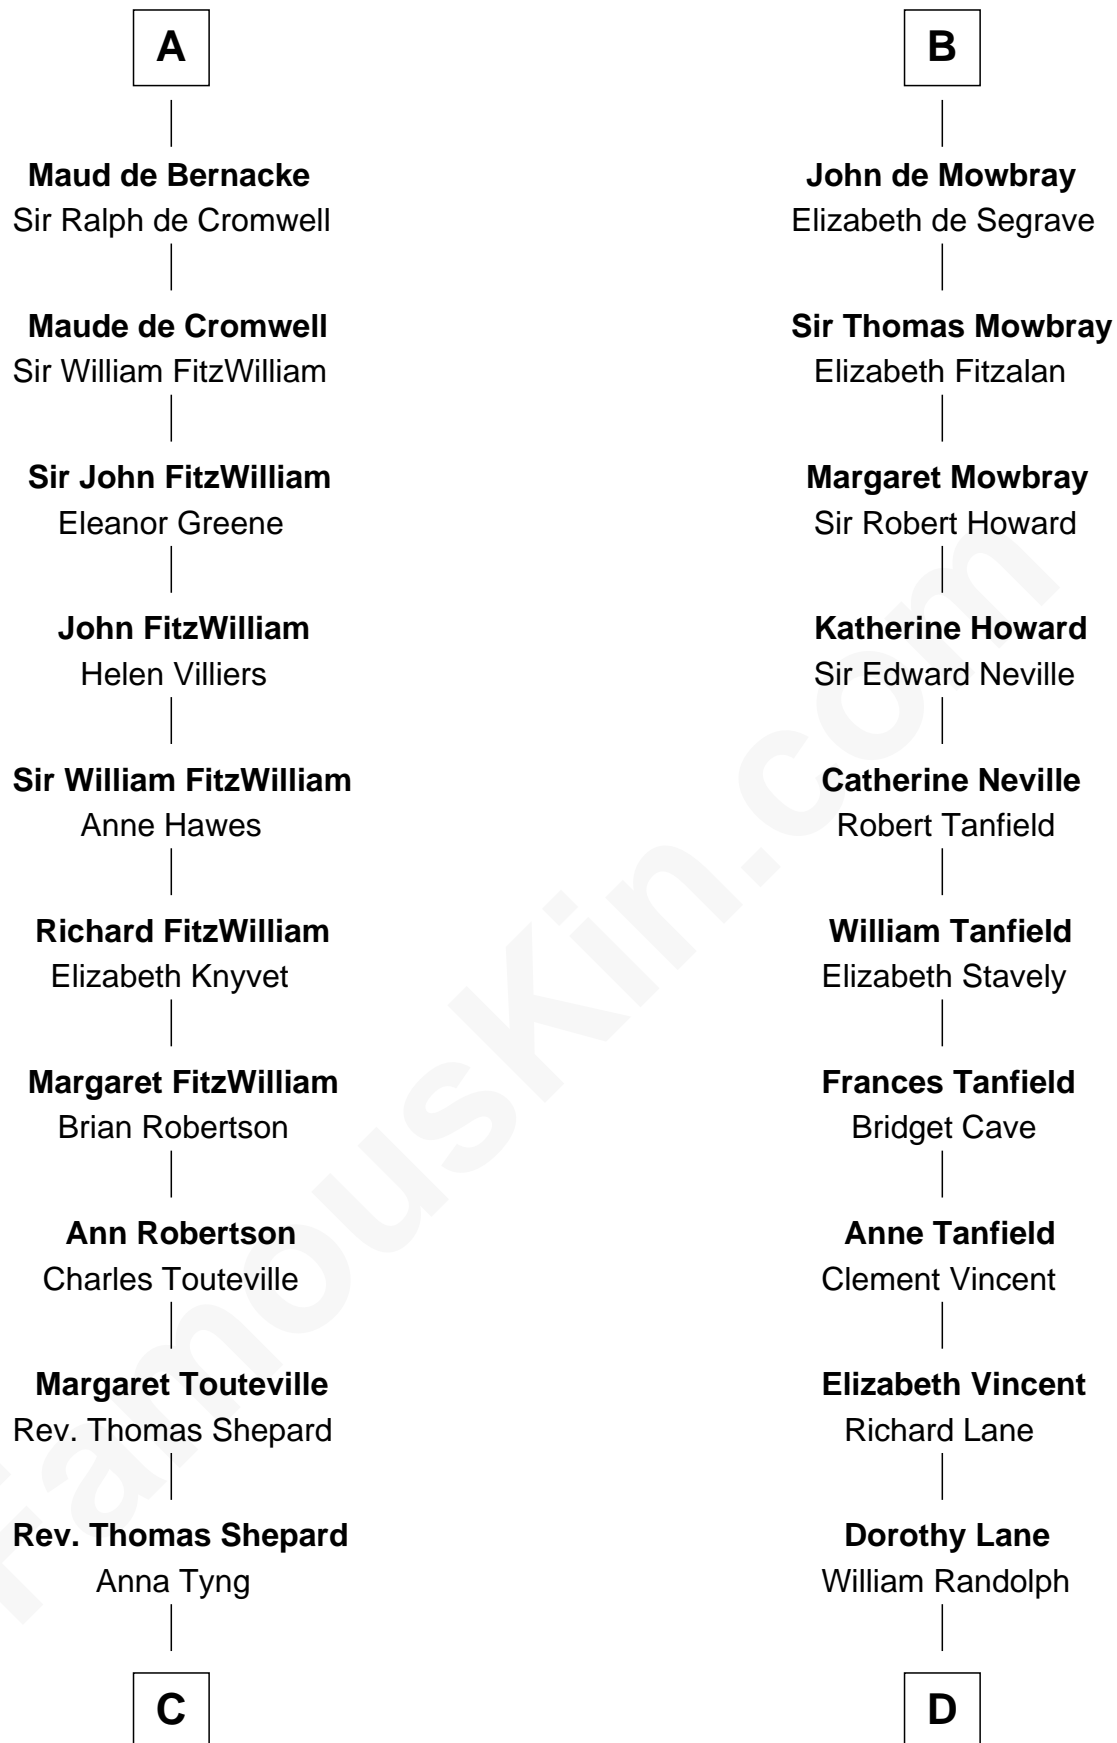

FamousKin.com Relationship Chart of

John Quincy Adams

6th U.S. President

21st cousin of

Thomas Jefferson

3rd U.S. President and Signer of the Declaration of Independence

James de St. Hilary

Aveline - - - - -