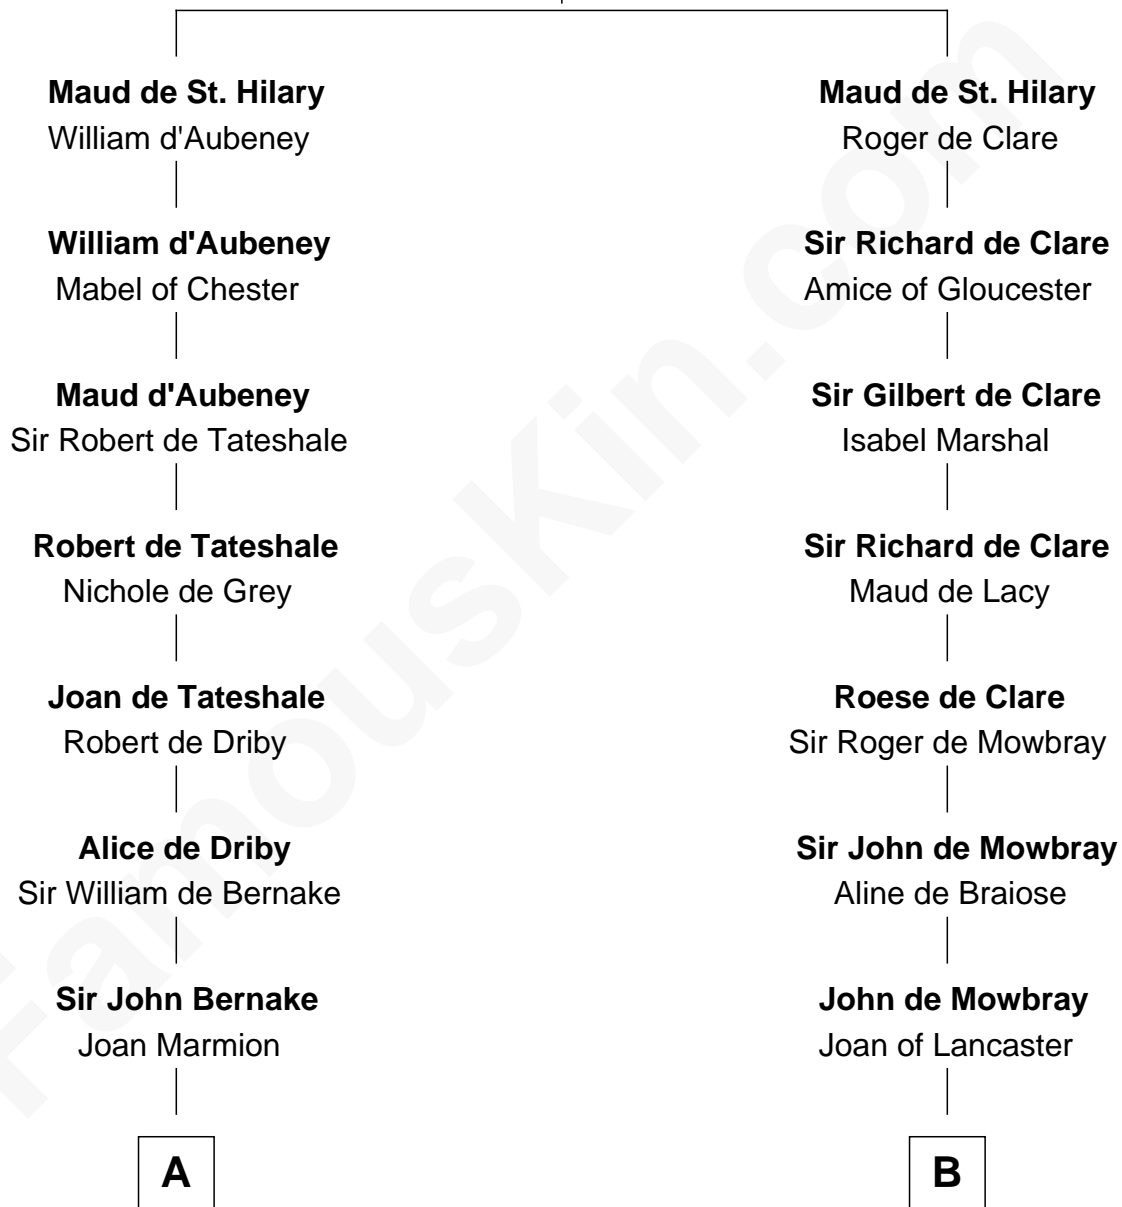

FamousKin.com Relationship Chart of

John Quincy Adams

6th U.S. President

21st cousin of

Thomas Jefferson

3rd U.S. President and Signer of the Declaration of Independence

James de St. Hilary

Aveline - - - - -

C

Anna Shepard

Daniel Quincy

Col John Quincy

Elizabeth Norton

Elizabeth Quincy

Rev. William Smith

Abigail Quincy Smith

John Adams

John Quincy Adams

6th U.S. President

D

Richard Randolph

Elizabeth Ryland

Col. William Randolph

Mary Isham

Isham Randolph

Jane Rogers

Jane Randolph

Peter Jefferson

Thomas Jefferson

3rd U.S. President