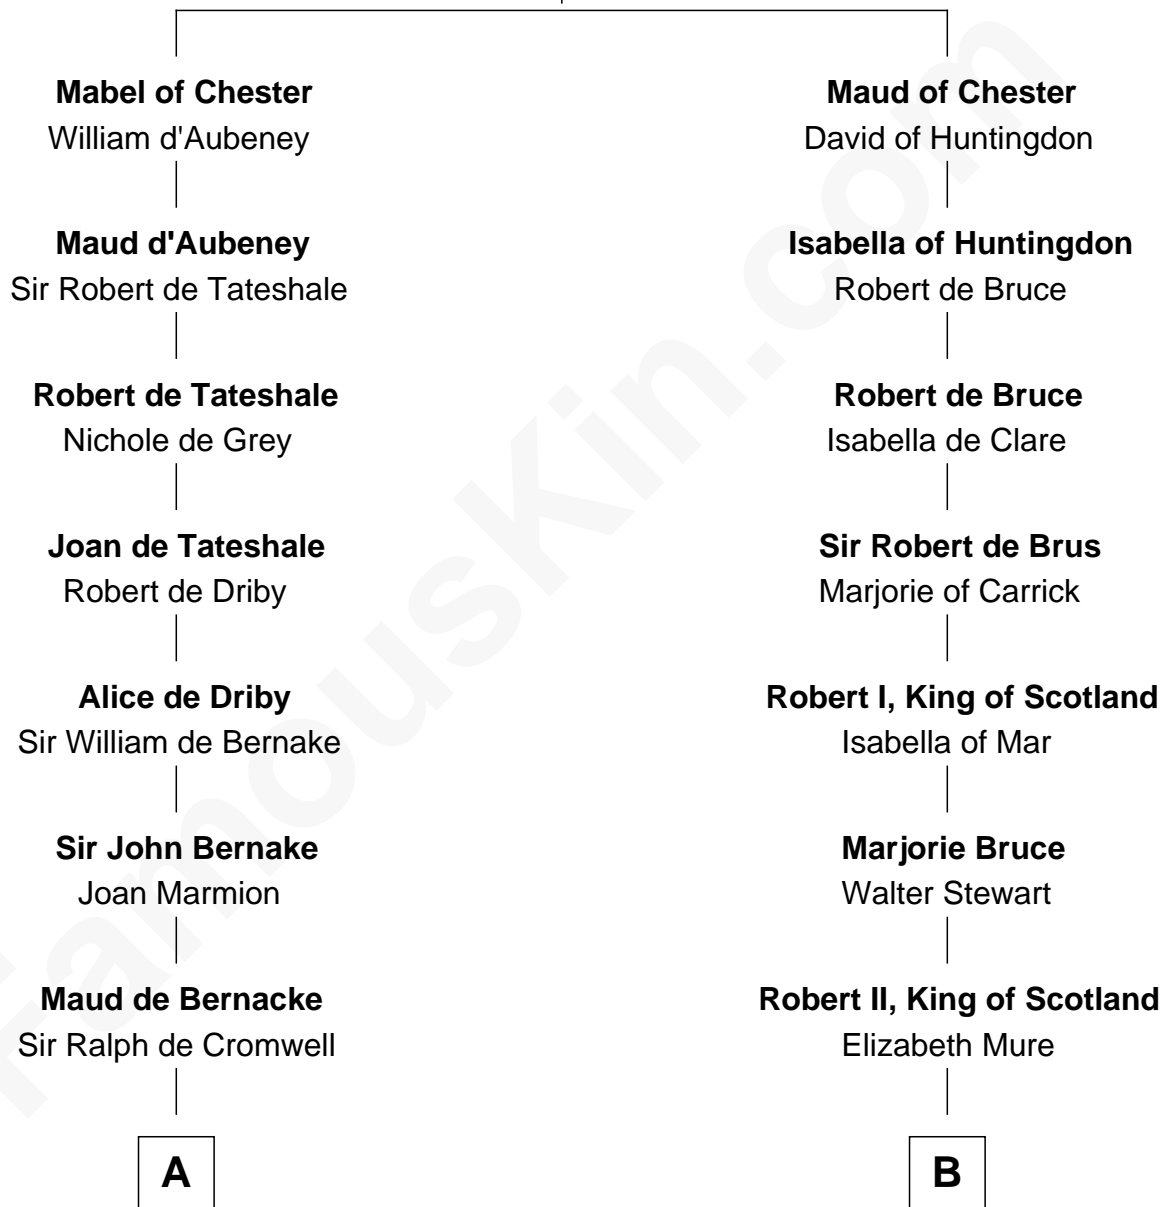

FamousKin.com Relationship Chart of

John Quincy Adams

6th U.S. President

20th cousin 1 time removed of

Alexander Hamilton

1st U.S. Secretary of the Treasury

Hugh de Kevelioc
Bertrade de Montfort

C

Col John Quincy
Elizabeth Norton

Elizabeth Quincy
Rev. William Smith

Abigail Quincy Smith
John Adams

John Quincy Adams
6th U.S. President

D

Alexander Cunningham
Janet Cunningham

Rebecca Cunningham
John Hamilton