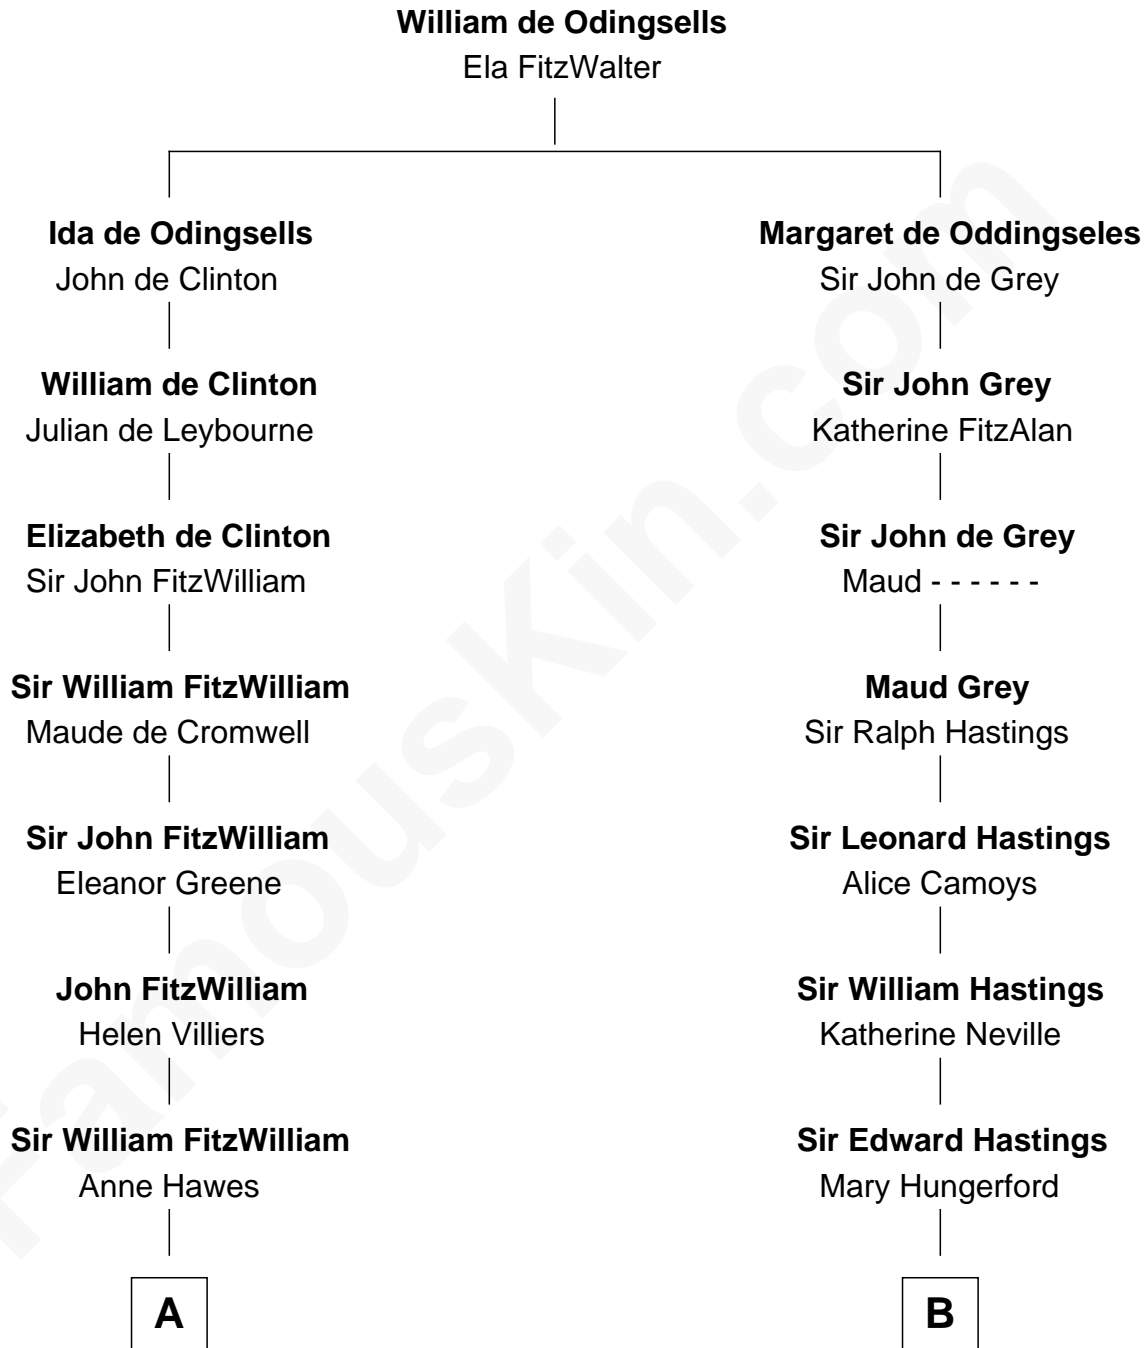

FamousKin.com
Relationship Chart of
John Quincy Adams
6th U.S. President

16th cousin 5 times removed of
Princess Diana
Princess of Wales

C

Frederick Spencer

Adelaide Horatia Elizabeth Seymour

Charles Robert Spencer

Margaret Baring

Albert Edward John Spencer

Cynthia Elinor Beatrix Hamilton

Edward John Spencer

Frances Ruth Burke Roche

Princess Diana

Princess of Wales

FamousKin.com