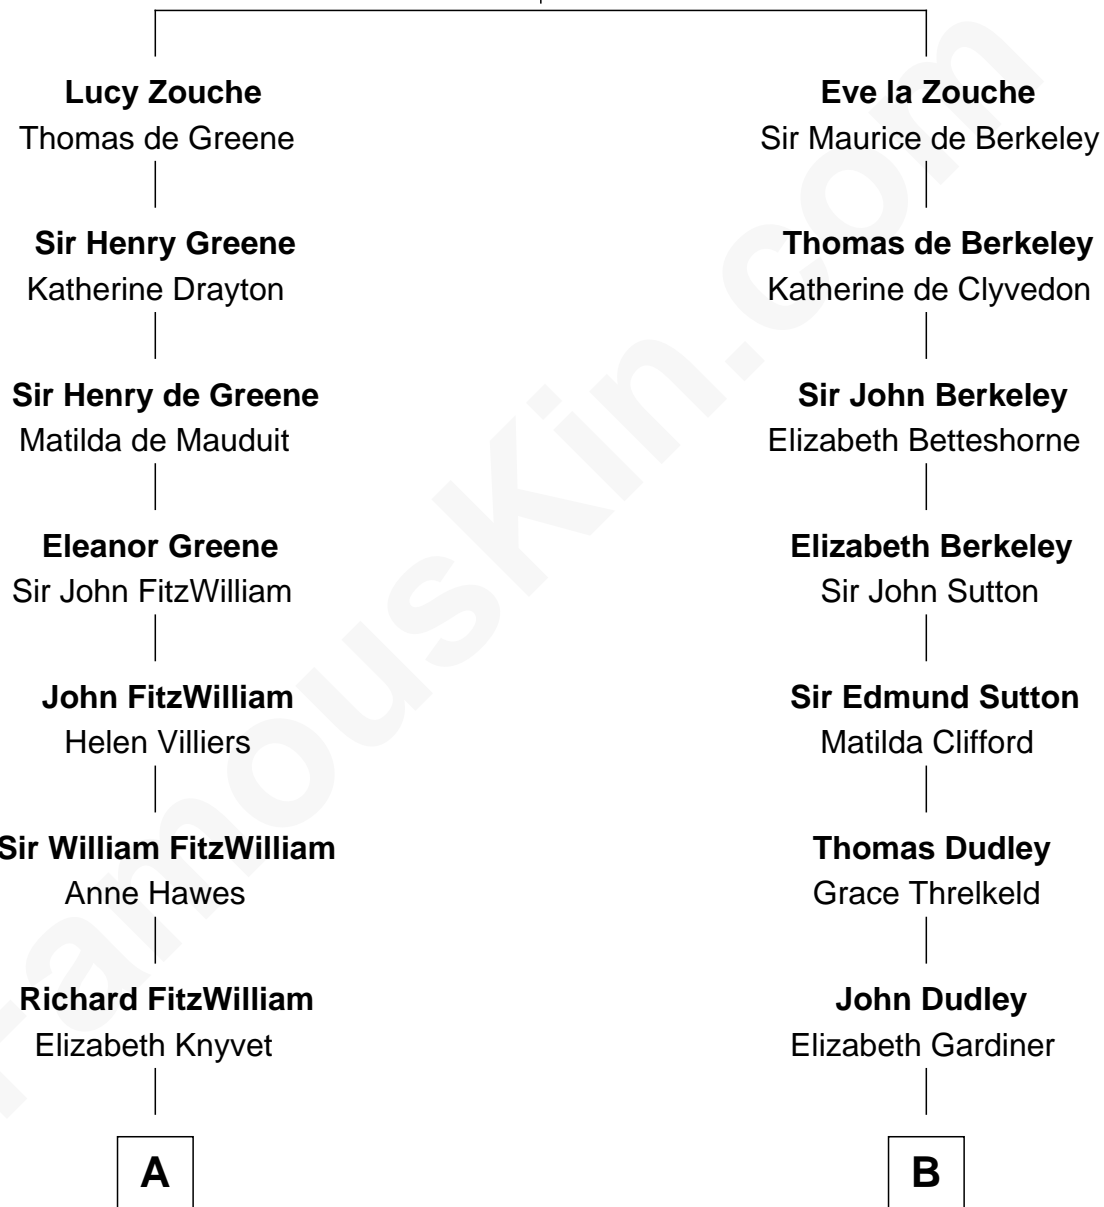

**FamousKin.com**  
**Relationship Chart of**  
**John Quincy Adams**  
*6th U.S. President*

15th cousin 3 times removed of  
**Princess Diana**  
*Princess of Wales*

**Eudo la Zouche**  
 Milicent de Cantilupe

C

Edward John Spencer  
Frances Ruth Burke Roche

Princess Diana  
*Princess of Wales*

FamousKin.com