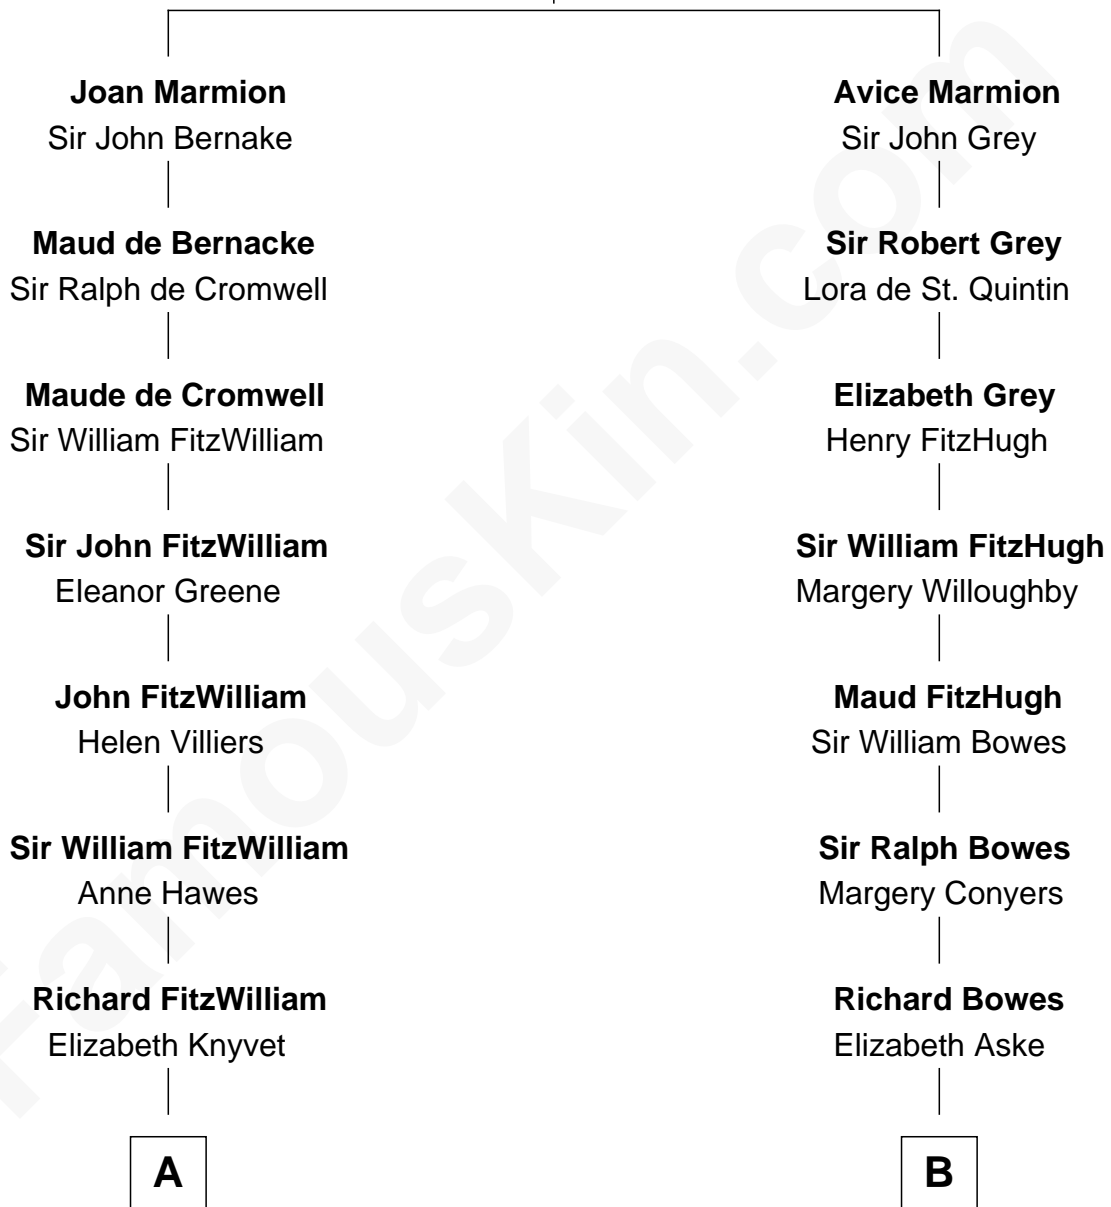

FamousKin.com
Relationship Chart of
John Quincy Adams
6th U.S. President

15th cousin 5 times removed of
Prince William
Prince of Wales

Sir John Marmion
Maud de Furnival

C

Elizabeth Bowes-Lyon
George VI, King of the United Kingdom

Elizabeth II, Queen of the United Kingdom
Prince Philip of Edinburgh

Charles III, King of the United Kingdom
Princess Diana Frances Spencer

Prince William
Prince of Wales