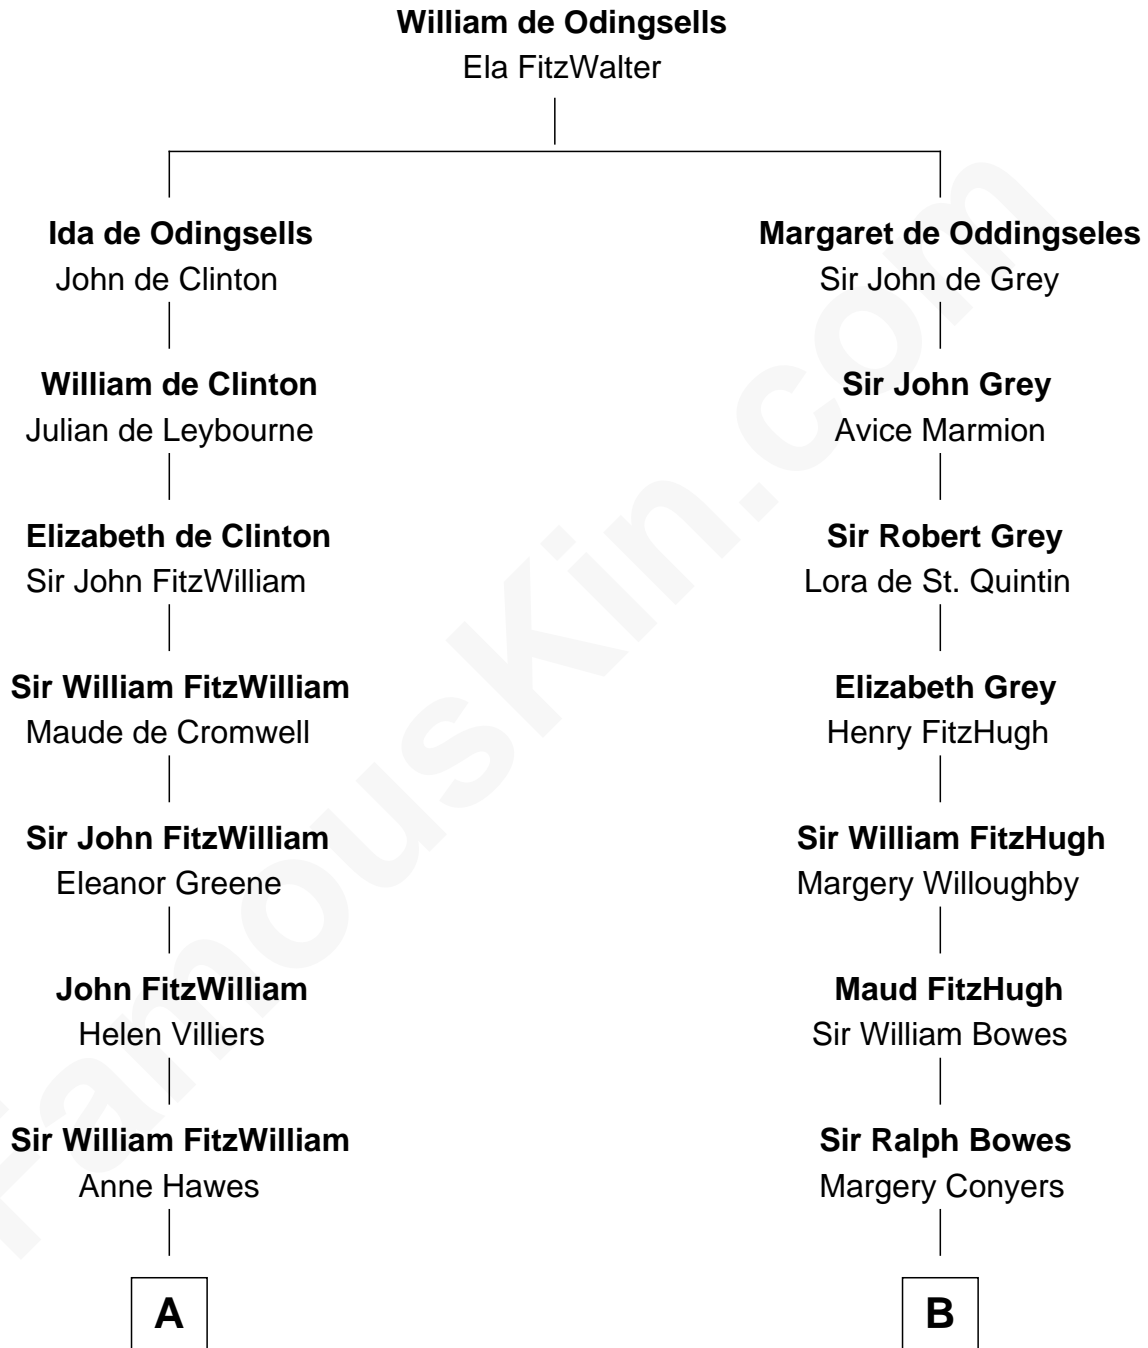

FamousKin.com
Relationship Chart of
John Quincy Adams
6th U.S. President

16th cousin 5 times removed of
Prince William
Prince of Wales

C

Claude George Bowes-Lyon
Cecilia Nina Cavendish-Bentinck

Elizabeth Bowes-Lyon
George VI, King of the United Kingdom

Elizabeth II, Queen of the United Kingdom
Prince Philip of Edinburgh

Charles III, King of the United Kingdom
Princess Diana Frances Spencer

Prince William
Prince of Wales