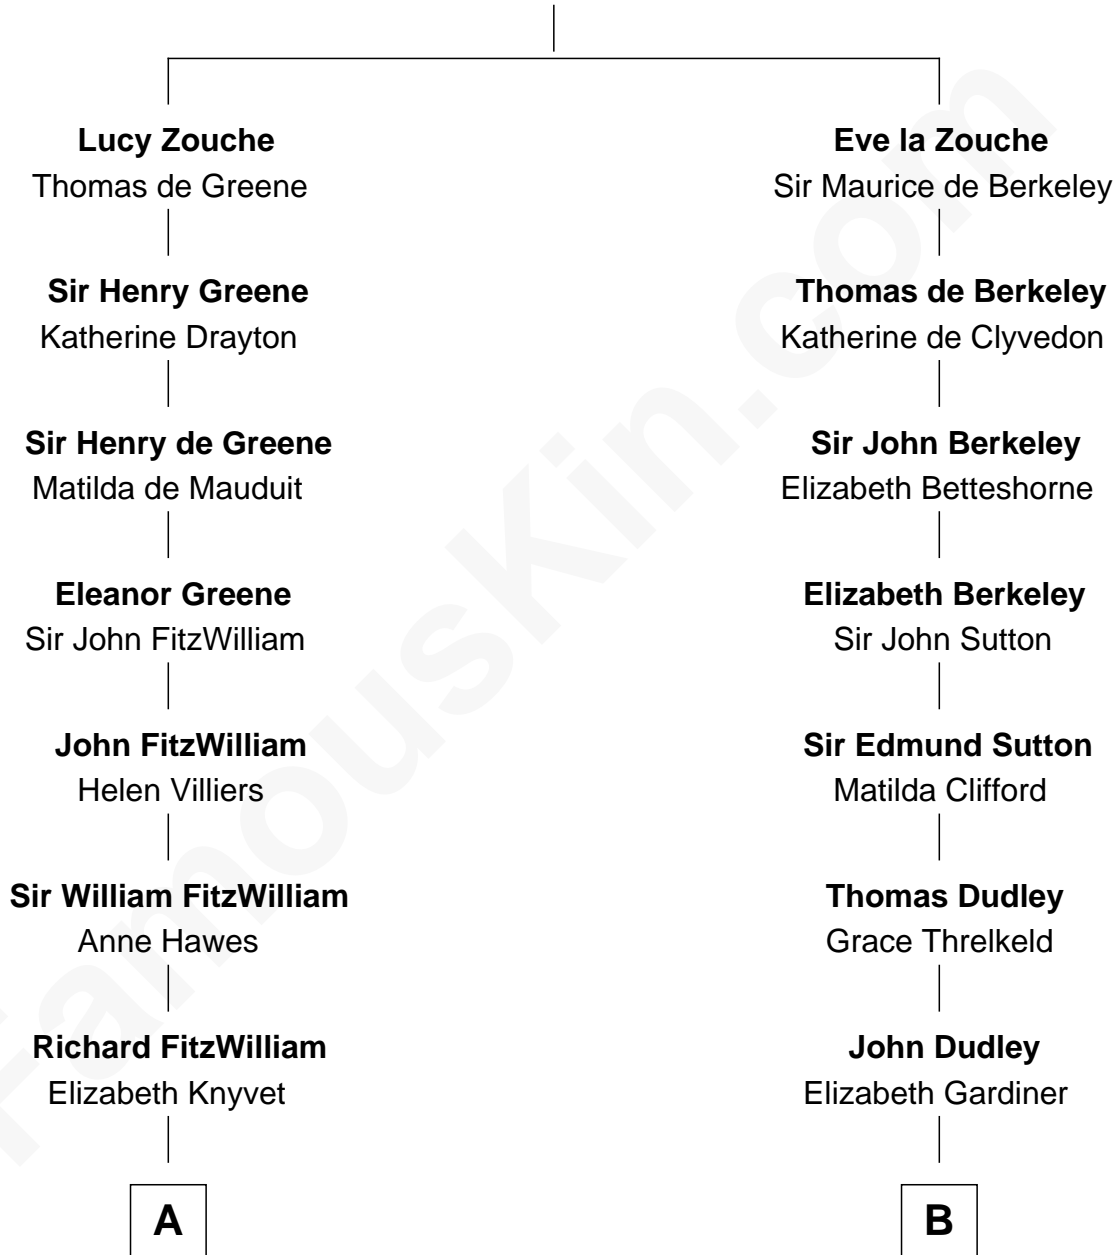

**FamousKin.com**  
**Relationship Chart of**  
**John Quincy Adams**  
*6th U.S. President*

**15th cousin 4 times removed of**  
**Prince William**  
*Prince of Wales*

**Eudo la Zouche**  
 Milicent de Cantilupe

C

**Edward John Spencer**  
Frances Ruth Burke Roche

**Princess Diana Frances Spencer**  
Charles III, King of the United Kingdom

**Prince William**  
*Prince of Wales*

FamousKin.com