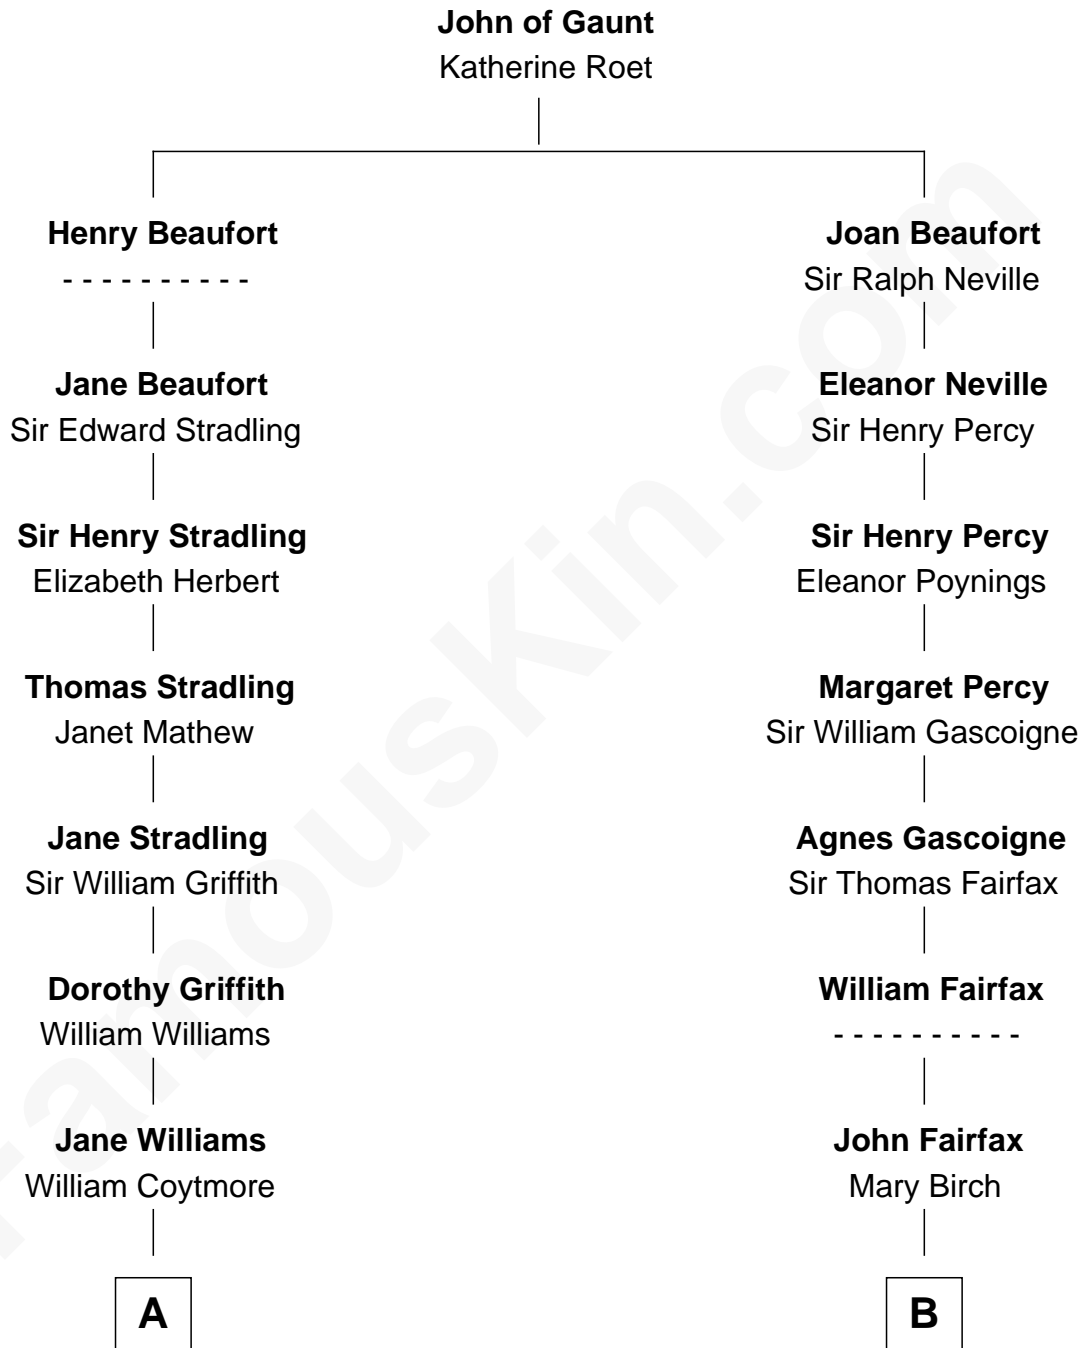

FamousKin.com
Relationship Chart of
John Quincy Adams
6th U.S. President

14th cousin 5 times removed of
Catherine Middleton
Princess of Wales

C

Peter Francis Middleton

Valerie Glassborow

Michael Francis Middleton

Carole Elizabeth Goldsmith

Catherine Middleton

Princess of Wales

FamousKin.com