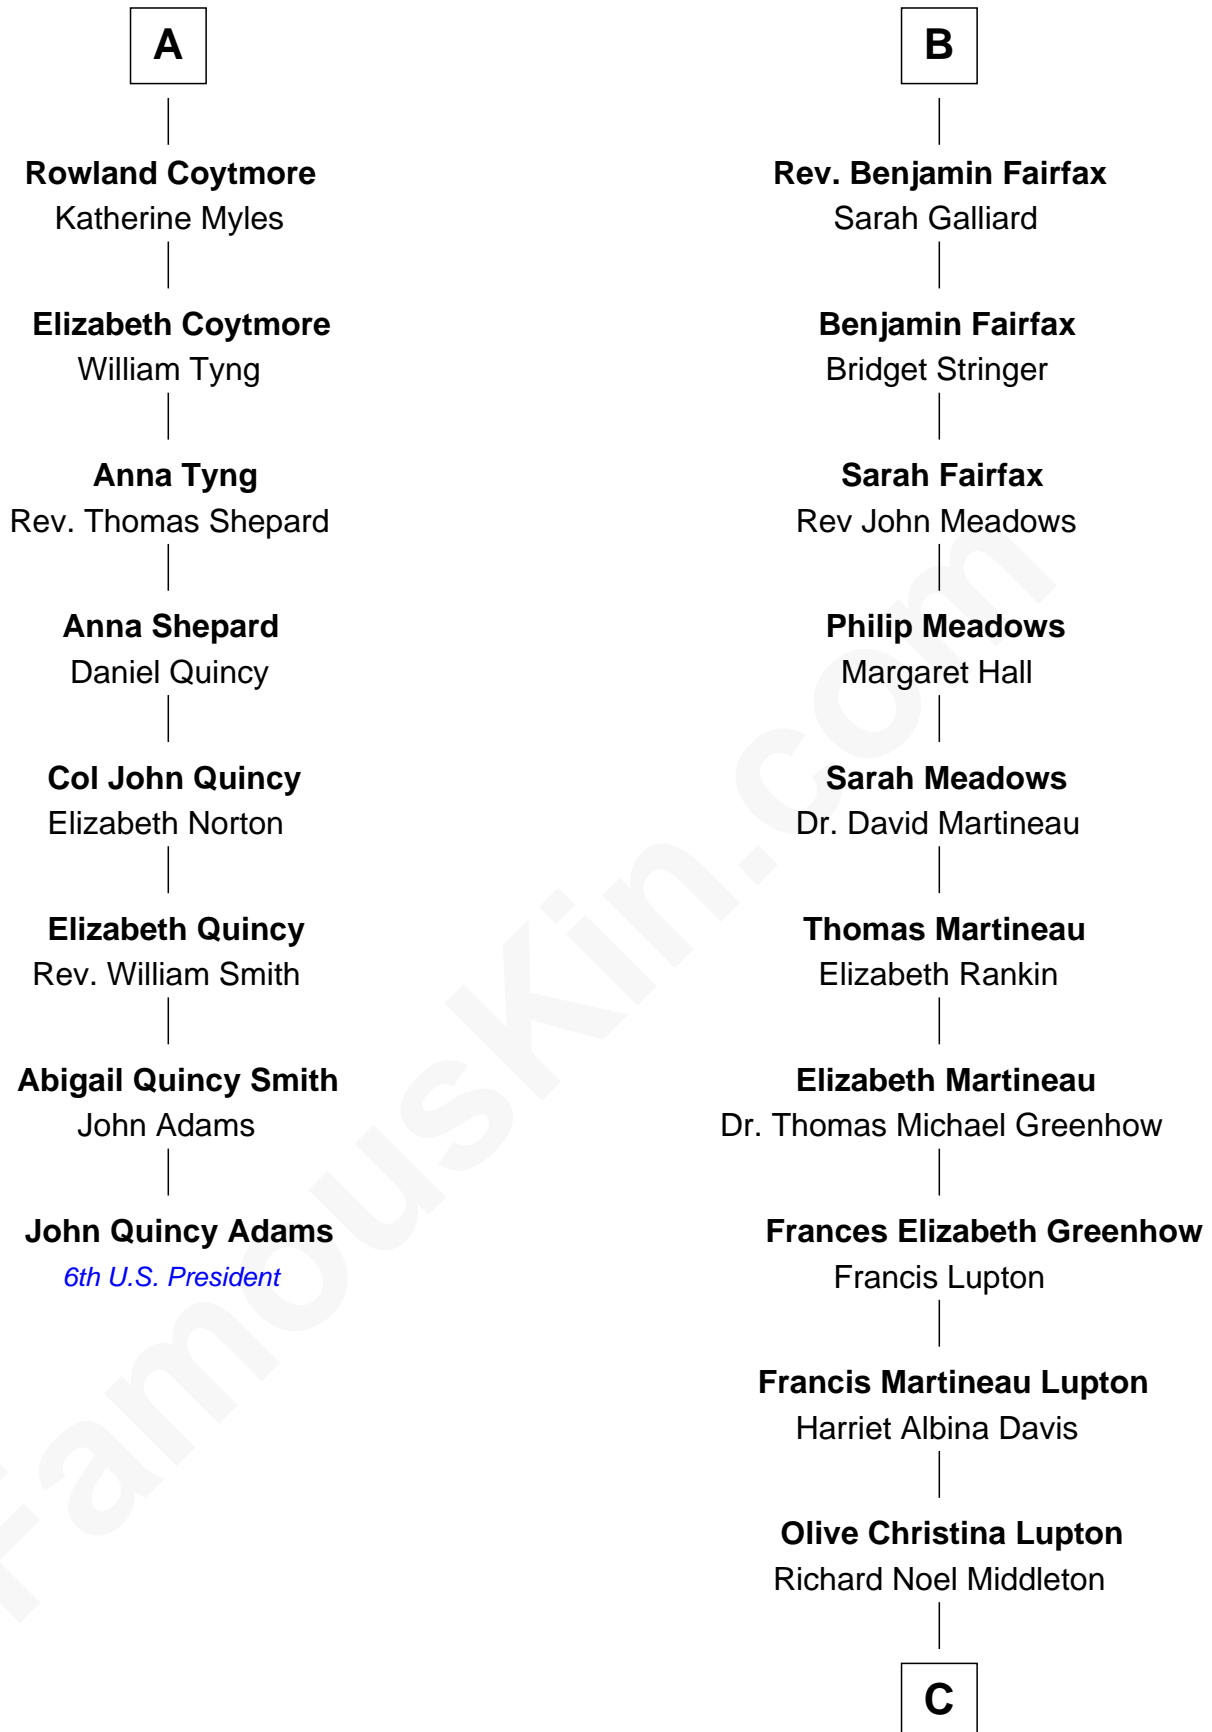

FamousKin.com
Relationship Chart of
John Quincy Adams
6th U.S. President

14th cousin 5 times removed of
Catherine Middleton
Princess of Wales

C

Peter Francis Middleton

Valerie Glassborow

Michael Francis Middleton

Carole Elizabeth Goldsmith

Catherine Middleton

Princess of Wales

FamousKin.com