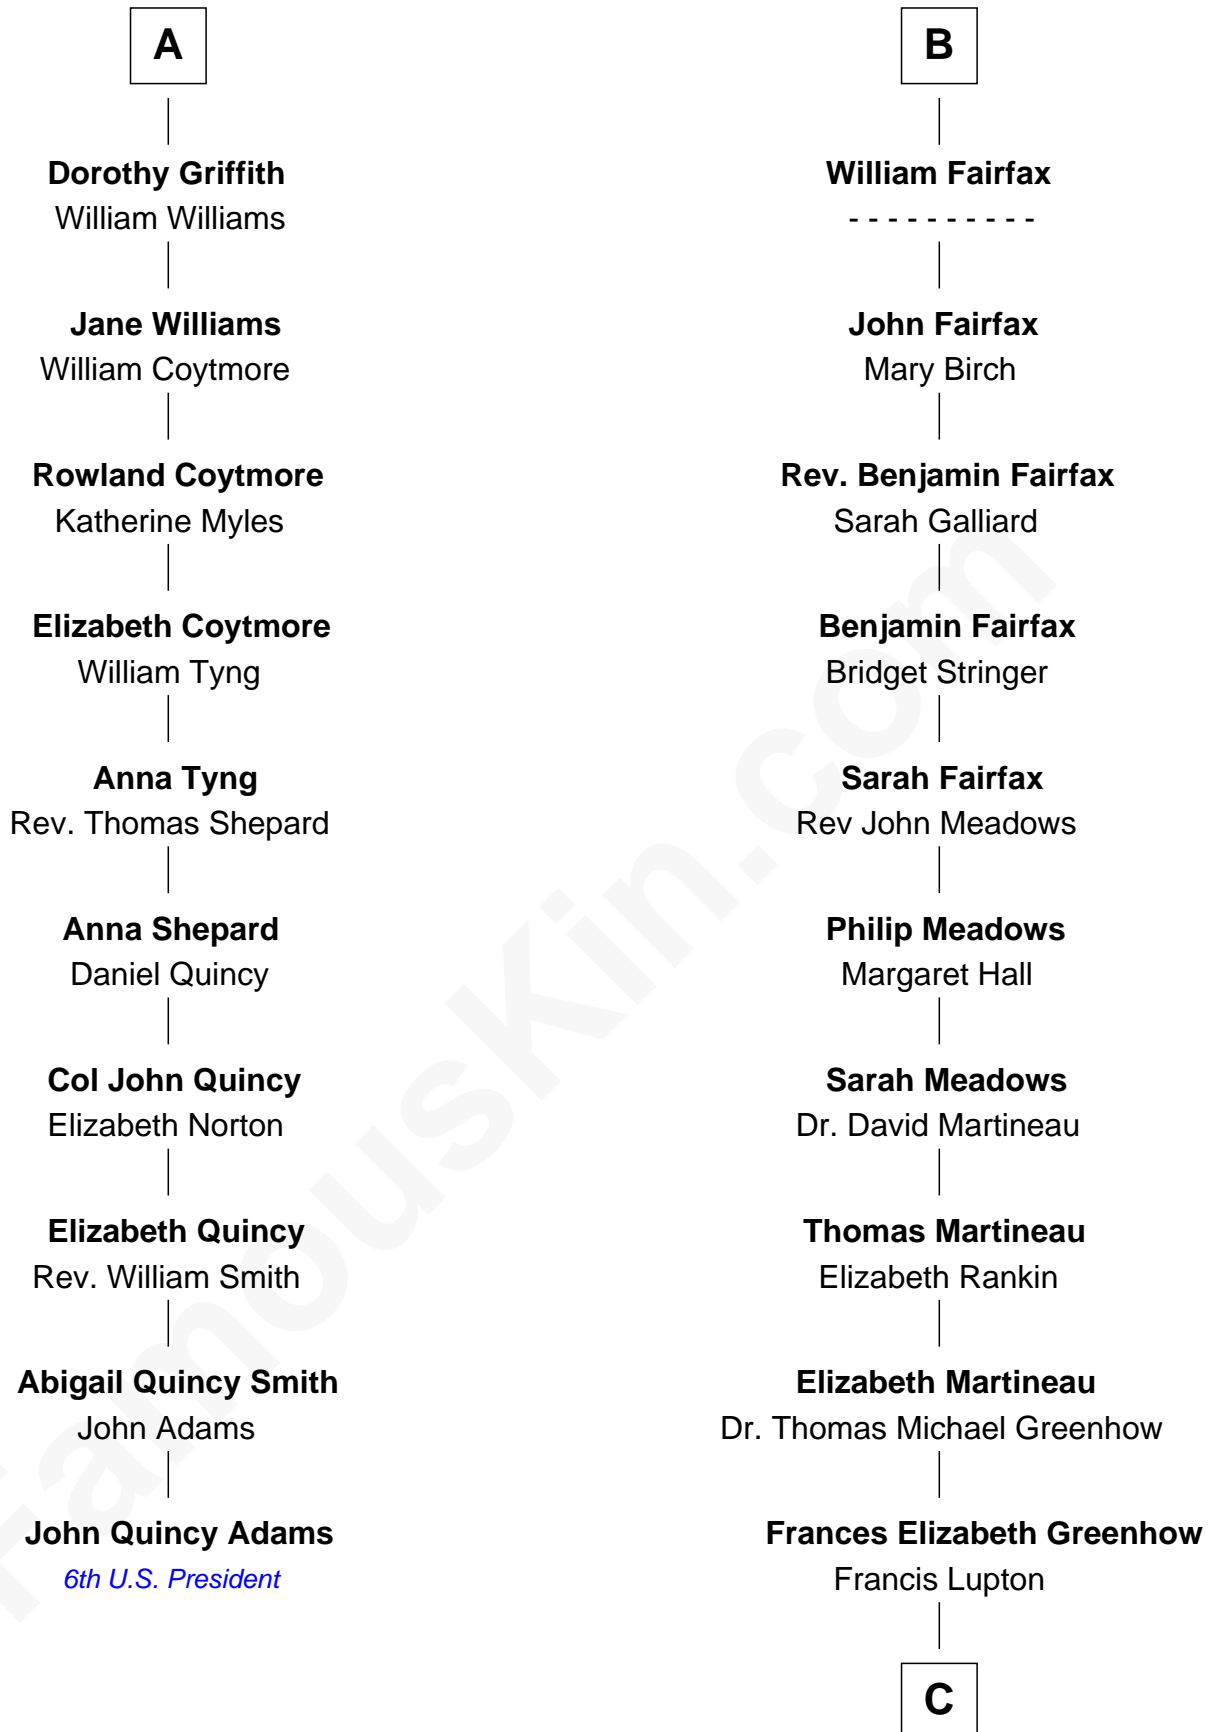

FamousKin.com
Relationship Chart of
John Quincy Adams
6th U.S. President

16th cousin 5 times removed of
Catherine Middleton
Princess of Wales

C

Francis Martineau Lupton

Harriet Albina Davis

Olive Christina Lupton

Richard Noel Middleton

Peter Francis Middleton

Valerie Glassborow

Michael Francis Middleton

Carole Elizabeth Goldsmith

Catherine Middleton

Princess of Wales