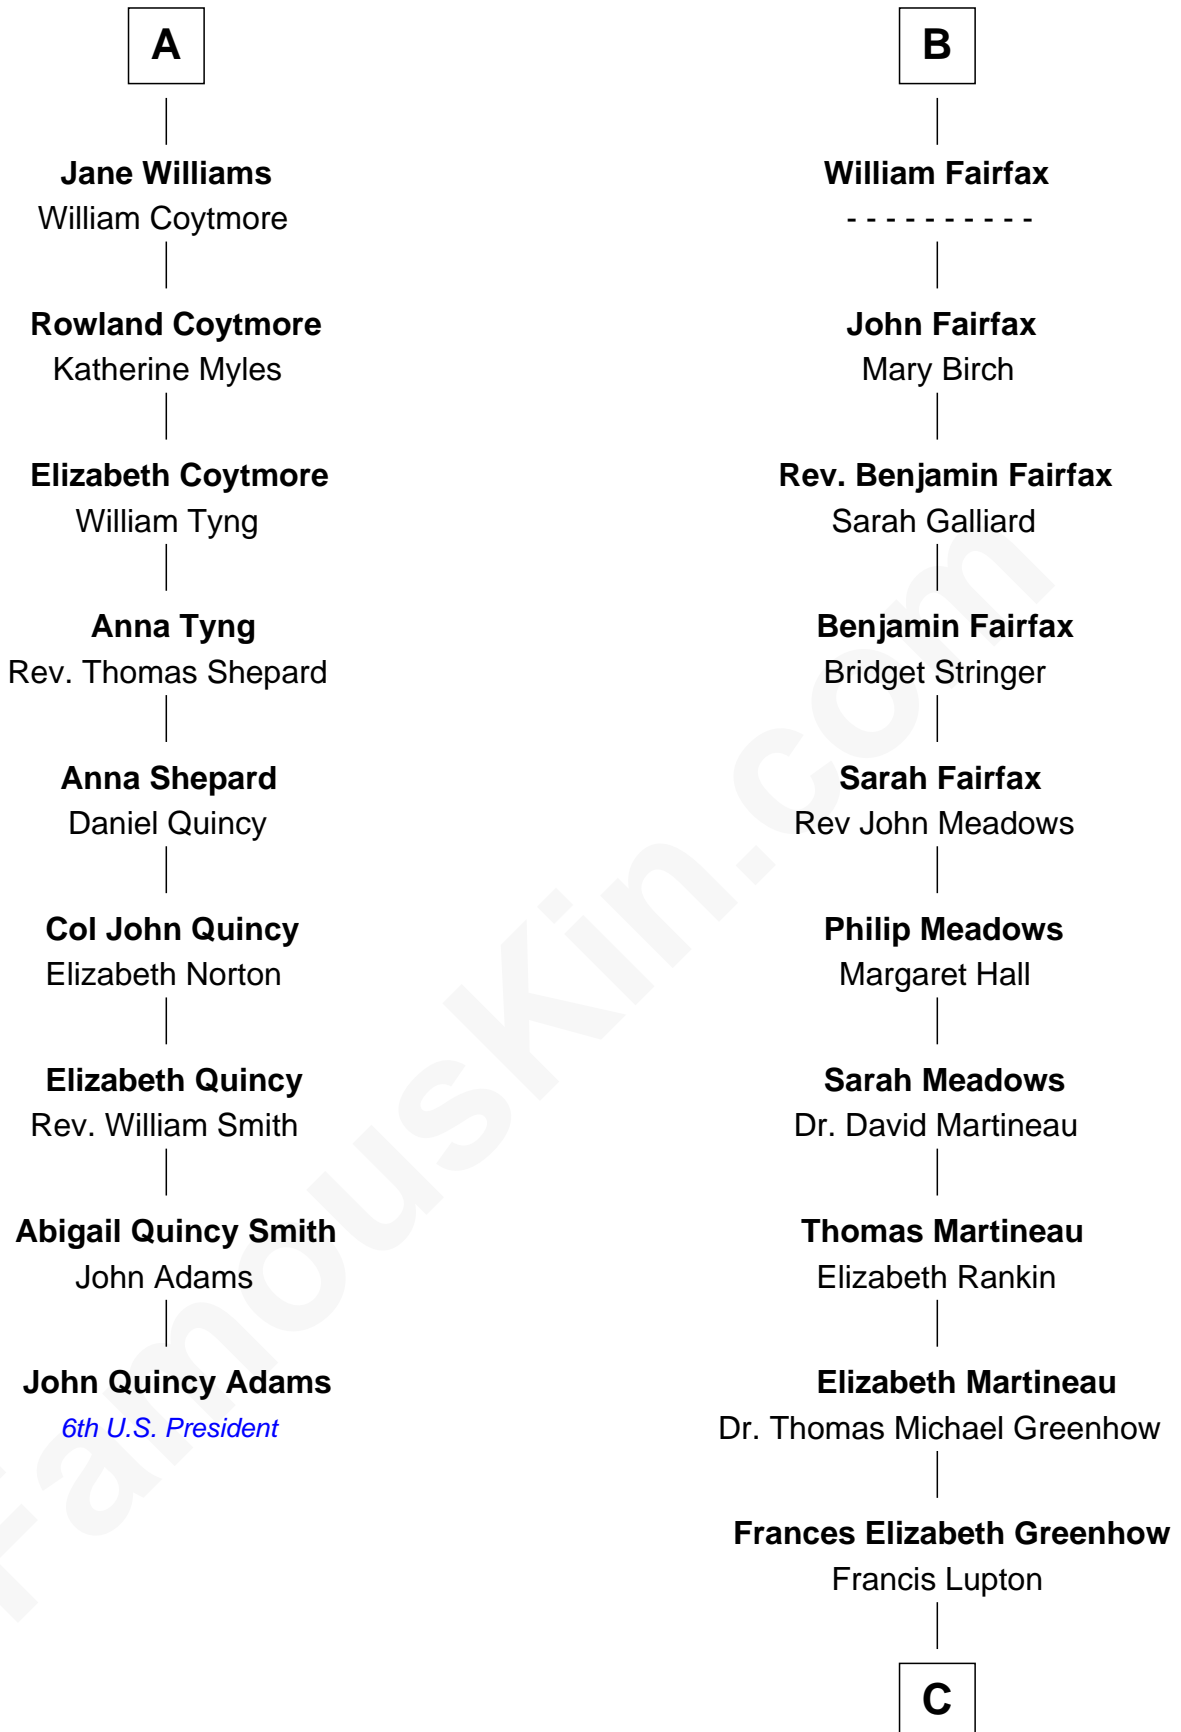

FamousKin.com Relationship Chart of John Quincy Adams *6th U.S. President*

15th cousin 6 times removed of
Catherine Middleton
Princess of Wales

C

Francis Martineau Lupton

Harriet Albina Davis

Olive Christina Lupton

Richard Noel Middleton

Peter Francis Middleton

Valerie Glassborow

Michael Francis Middleton

Carole Elizabeth Goldsmith

Catherine Middleton

Princess of Wales