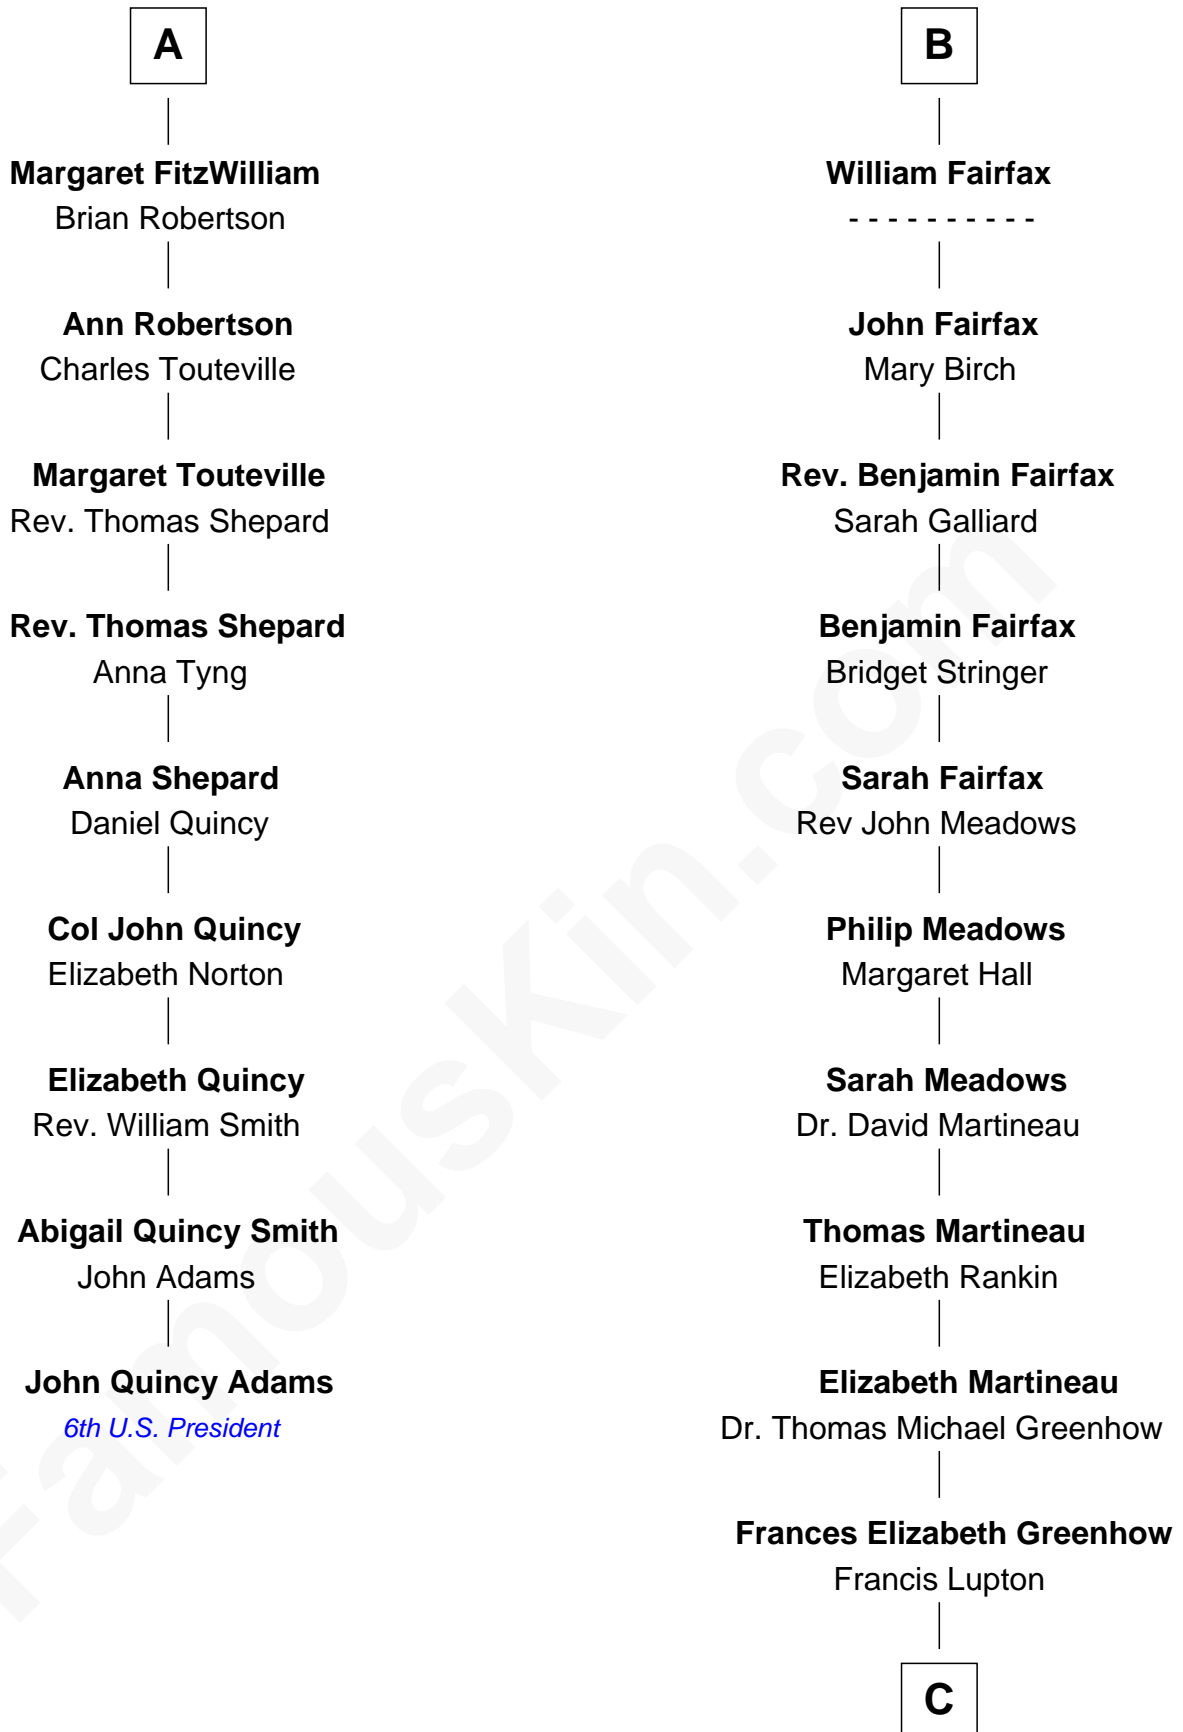

FamousKin.com
Relationship Chart of
John Quincy Adams
6th U.S. President

15th cousin 6 times removed of
Catherine Middleton
Princess of Wales

Eudo la Zouche
 Milicent de Cantilupe

C

Francis Martineau Lupton

Harriet Albina Davis

Olive Christina Lupton

Richard Noel Middleton

Peter Francis Middleton

Valerie Glassborow

Michael Francis Middleton

Carole Elizabeth Goldsmith

Catherine Middleton