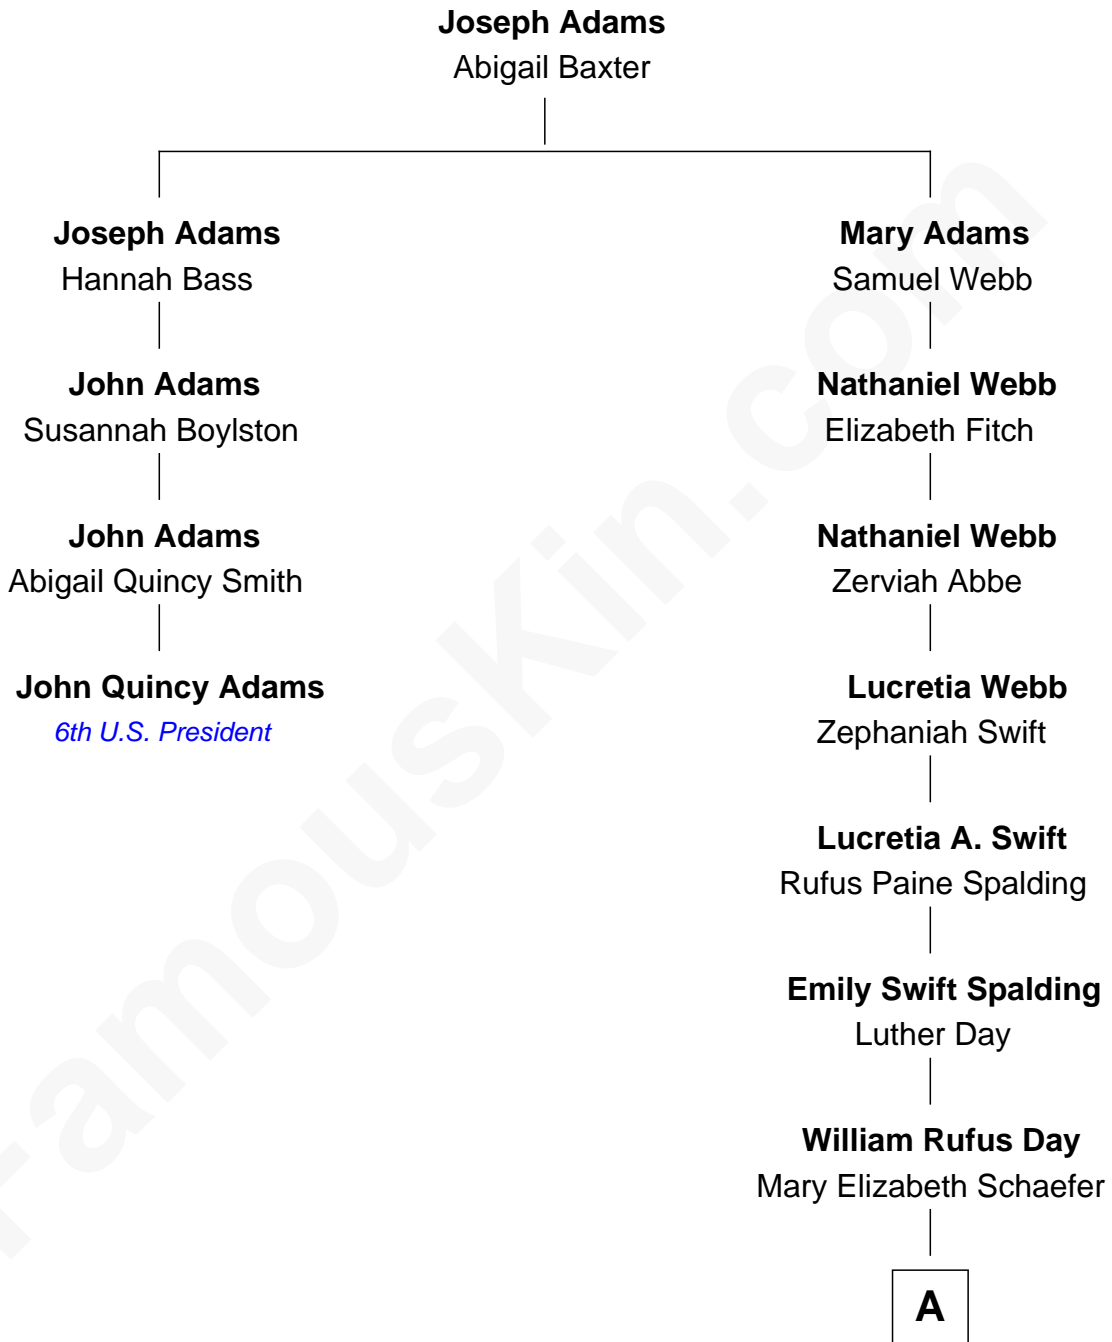

FamousKin.com

Relationship Chart of

John Quincy Adams

6th U.S. President

3rd cousin 7 times removed of

Anna Gunn
TV and Movie Actress

A

—
Luther N. Day
Ida McKinley Barber

—
Ida McKinley Day
Clemens Earl Gunn

—
Clemens Earl Gunn
Sharon Anna Kathryn Peters

—
Anna Gunn
TV and Movie Actress