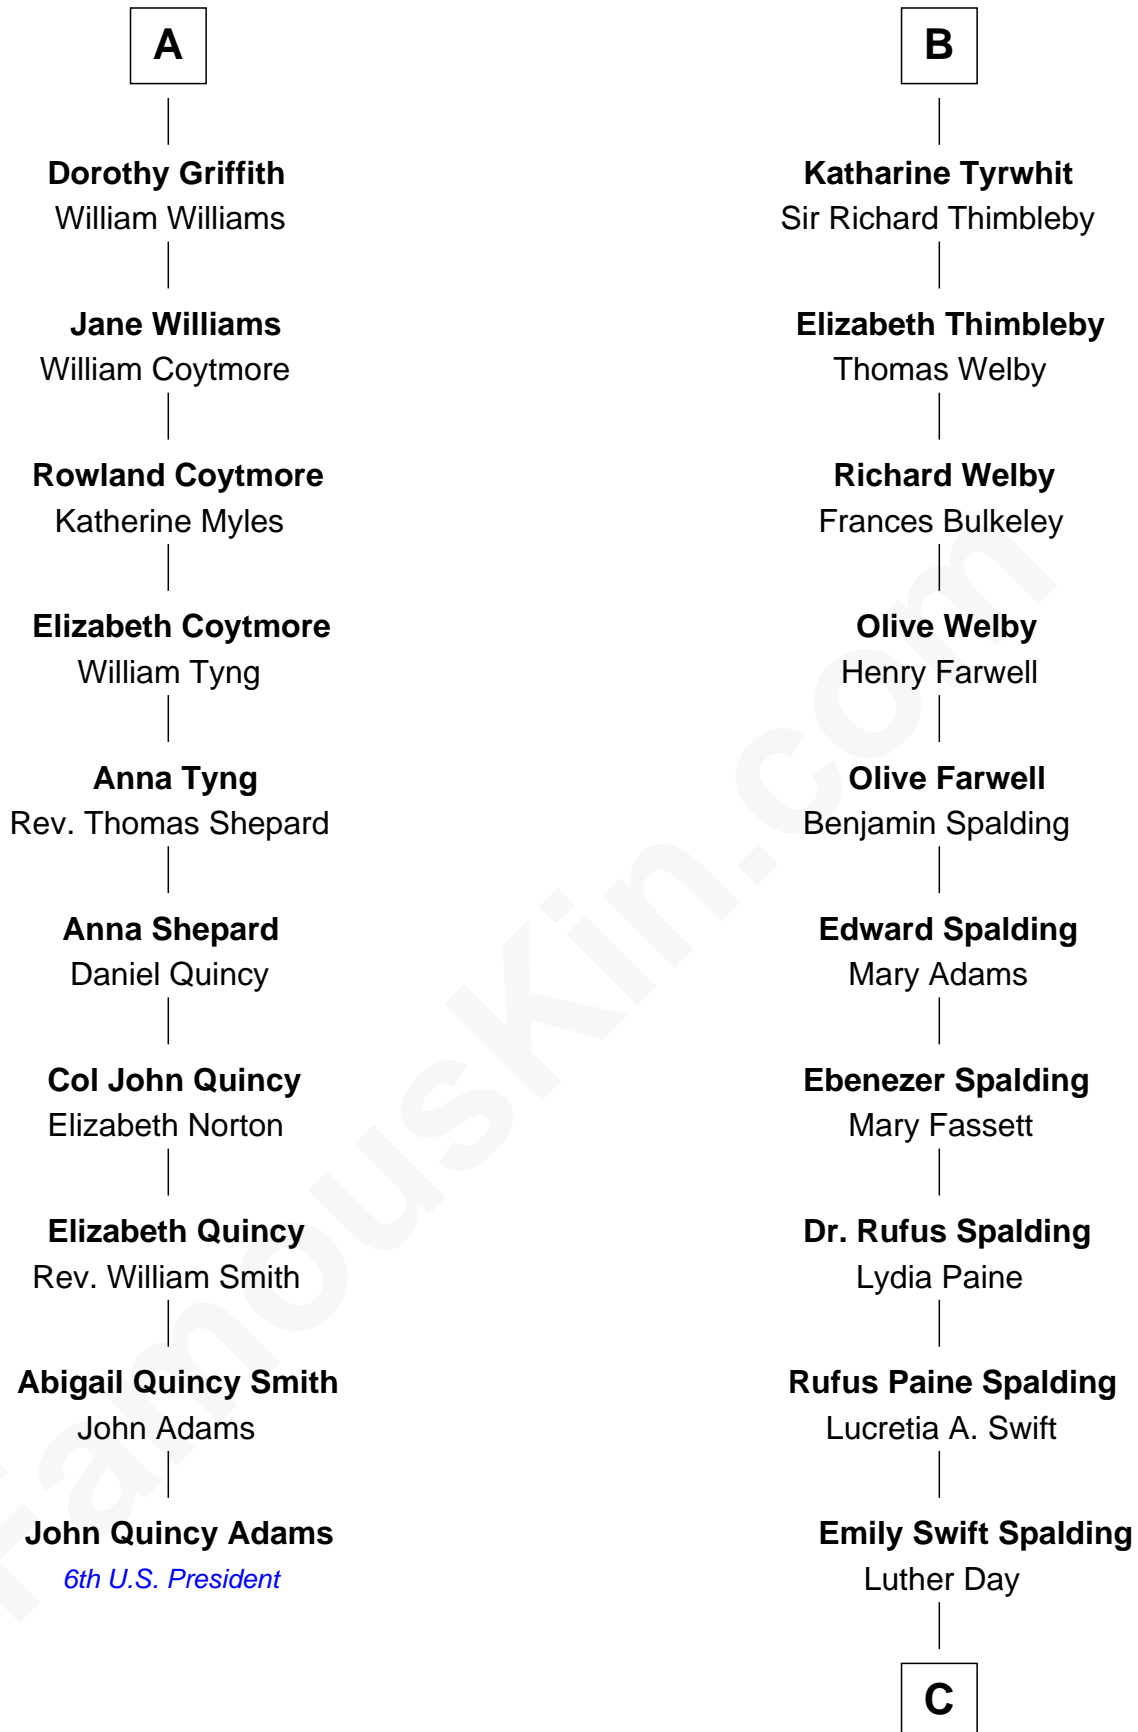

**FamousKin.com**  
**Relationship Chart of**  
**John Quincy Adams**  
*6th U.S. President*

16th cousin 5 times removed of  
**Anna Gunn**  
*TV and Movie Actress*

**Bartholomew de Badlesmere**  
 Margaret de Clare

**Elizabeth de Badlesmere**  
 Sir William de Bohun

**Elizabeth de Bohun**  
 Sir Richard Fitzalan

**Elizabeth Fitzalan**  
 Sir Robert Goushill

**Joan Goushill**  
 Sir Thomas Stanley

**Margaret Stanley**  
 Sir William Troutbeck

**Joan Troutbeck**  
 Sir William Griffith

**Sir William Griffith**  
 Jane Stradling

**A**

**Margaret de Badlesmere**  
 Sir John de Tivetot

**Sir Robert de Tivetot**  
 Margaret Deincourt

**Elizabeth de Tivetot**  
 Sir Philip le Despencer

**Margery Despencer**  
 Sir Roger Wentworth

**Agnes Wentworth**  
 Sir Robert Constable

**Anne Constable**  
 William Tyrwhit

**Sir Robert Tyrwhit**  
 Maud Talboys

**B**

**C**

**William Rufus Day**  
Mary Elizabeth Schaefer