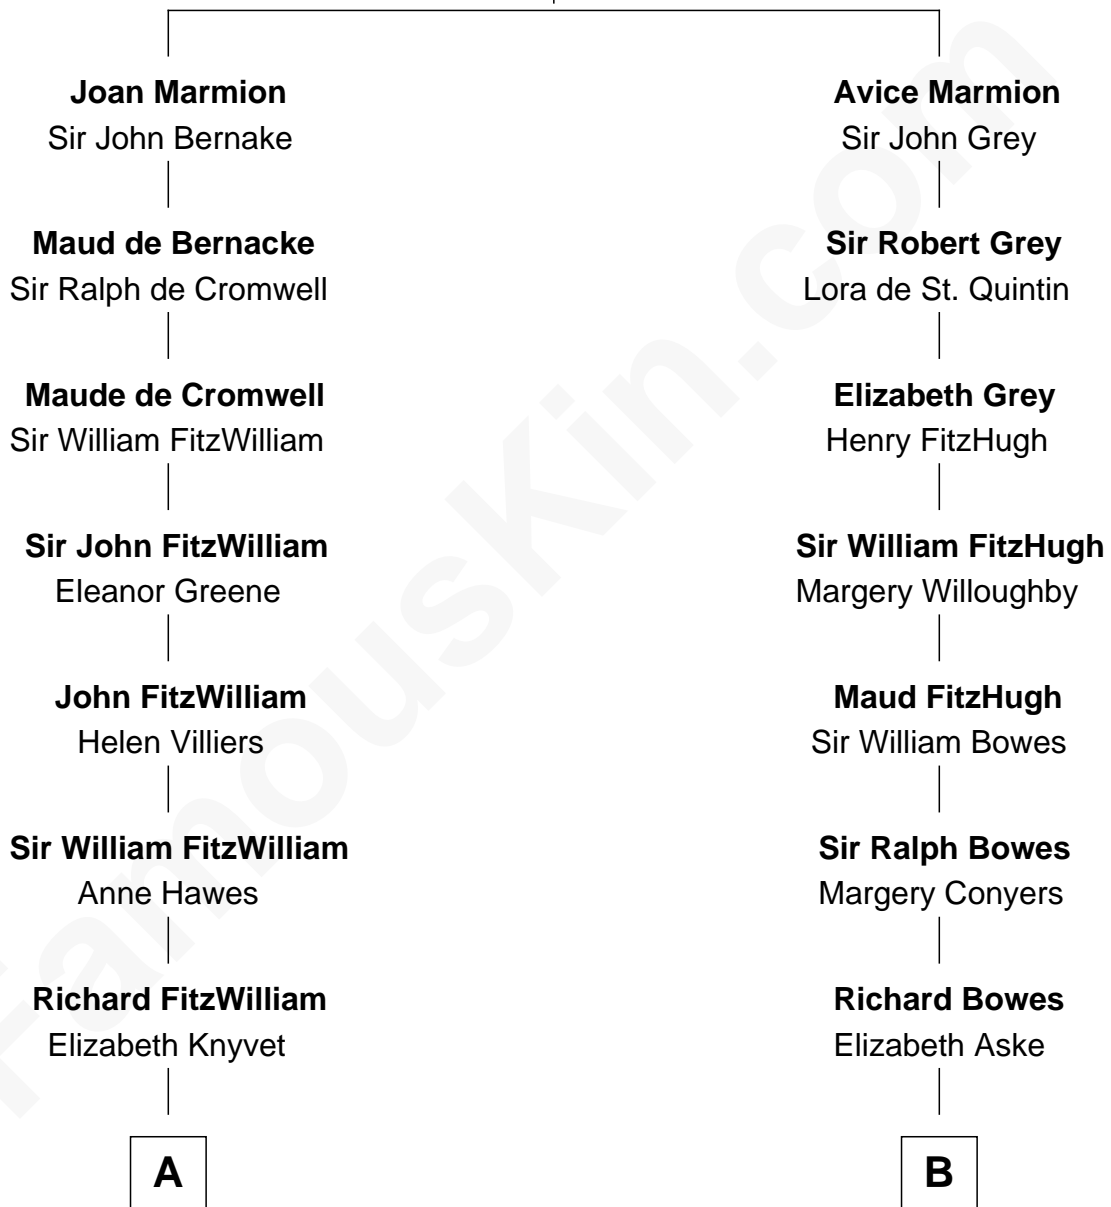

FamousKin.com
Relationship Chart of
John Quincy Adams
6th U.S. President

15th cousin 5 times removed of
Prince Harry
Duke of Sussex

Sir John Marmion
Maud de Furnival

C

Elizabeth Bowes-Lyon

George VI, King of the United Kingdom

Elizabeth II, Queen of the United Kingdom

Prince Philip of Edinburgh

Charles III, King of the United Kingdom

Princess Diana Frances Spencer

Prince Harry

Duke of Sussex

FamousKin.com