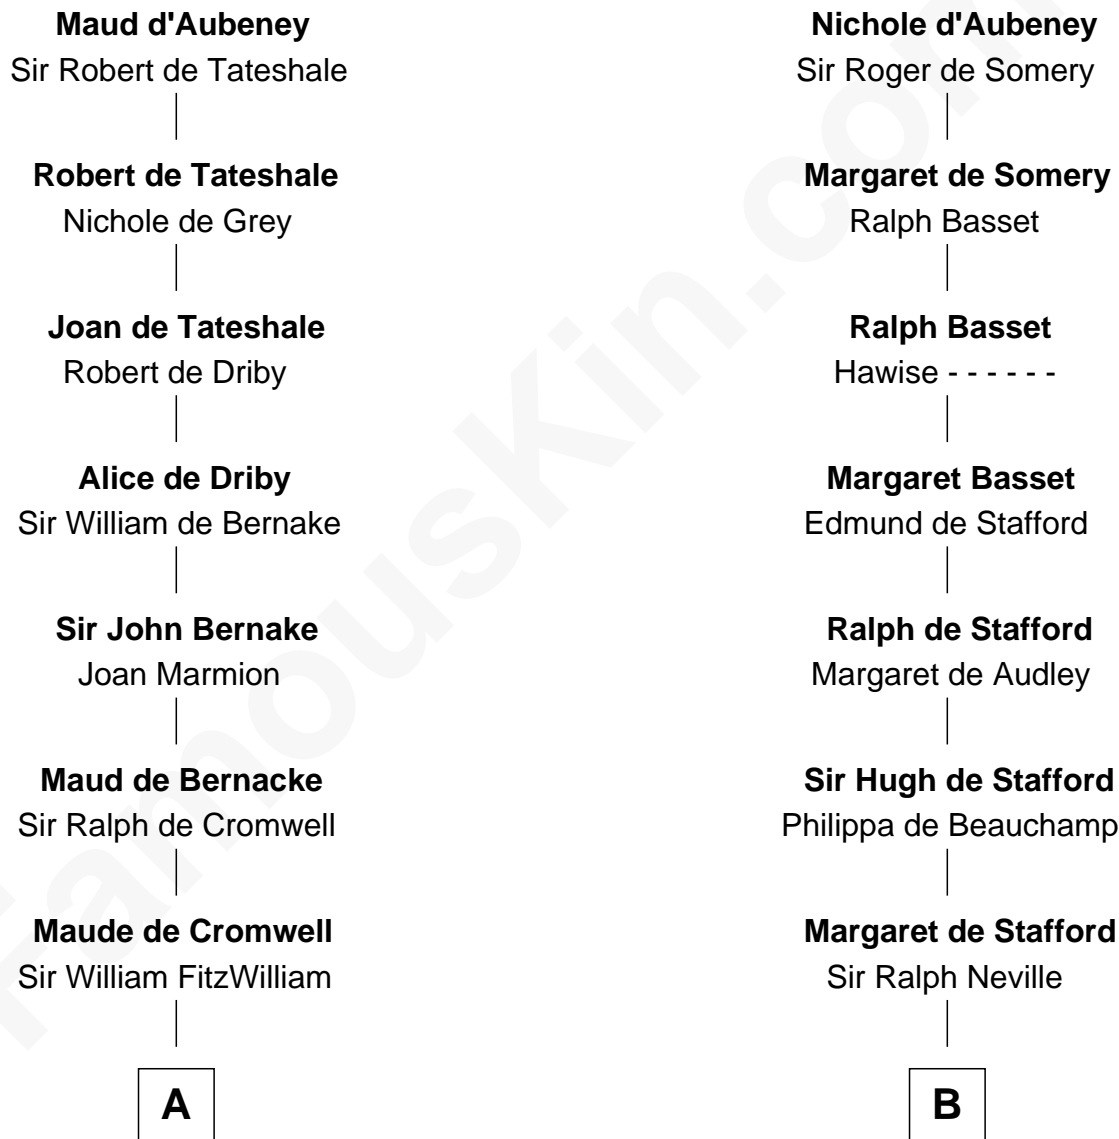

# FamousKin.com Relationship Chart of

**John Quincy Adams**

*6th U.S. President*

19th cousin 1 time removed of

**Harriet Martineau**

*Author of The Hour and the Man*

**William d'Aubenev**

Mabel of Chester

**C**

**Elizabeth Quincy**  
Rev. William Smith

**Abigail Quincy Smith**  
John Adams

**John Quincy Adams**  
*6th U.S. President*

**D**

**Philip Meadows**  
Margaret Hall

**Sarah Meadows**  
Dr. David Martineau