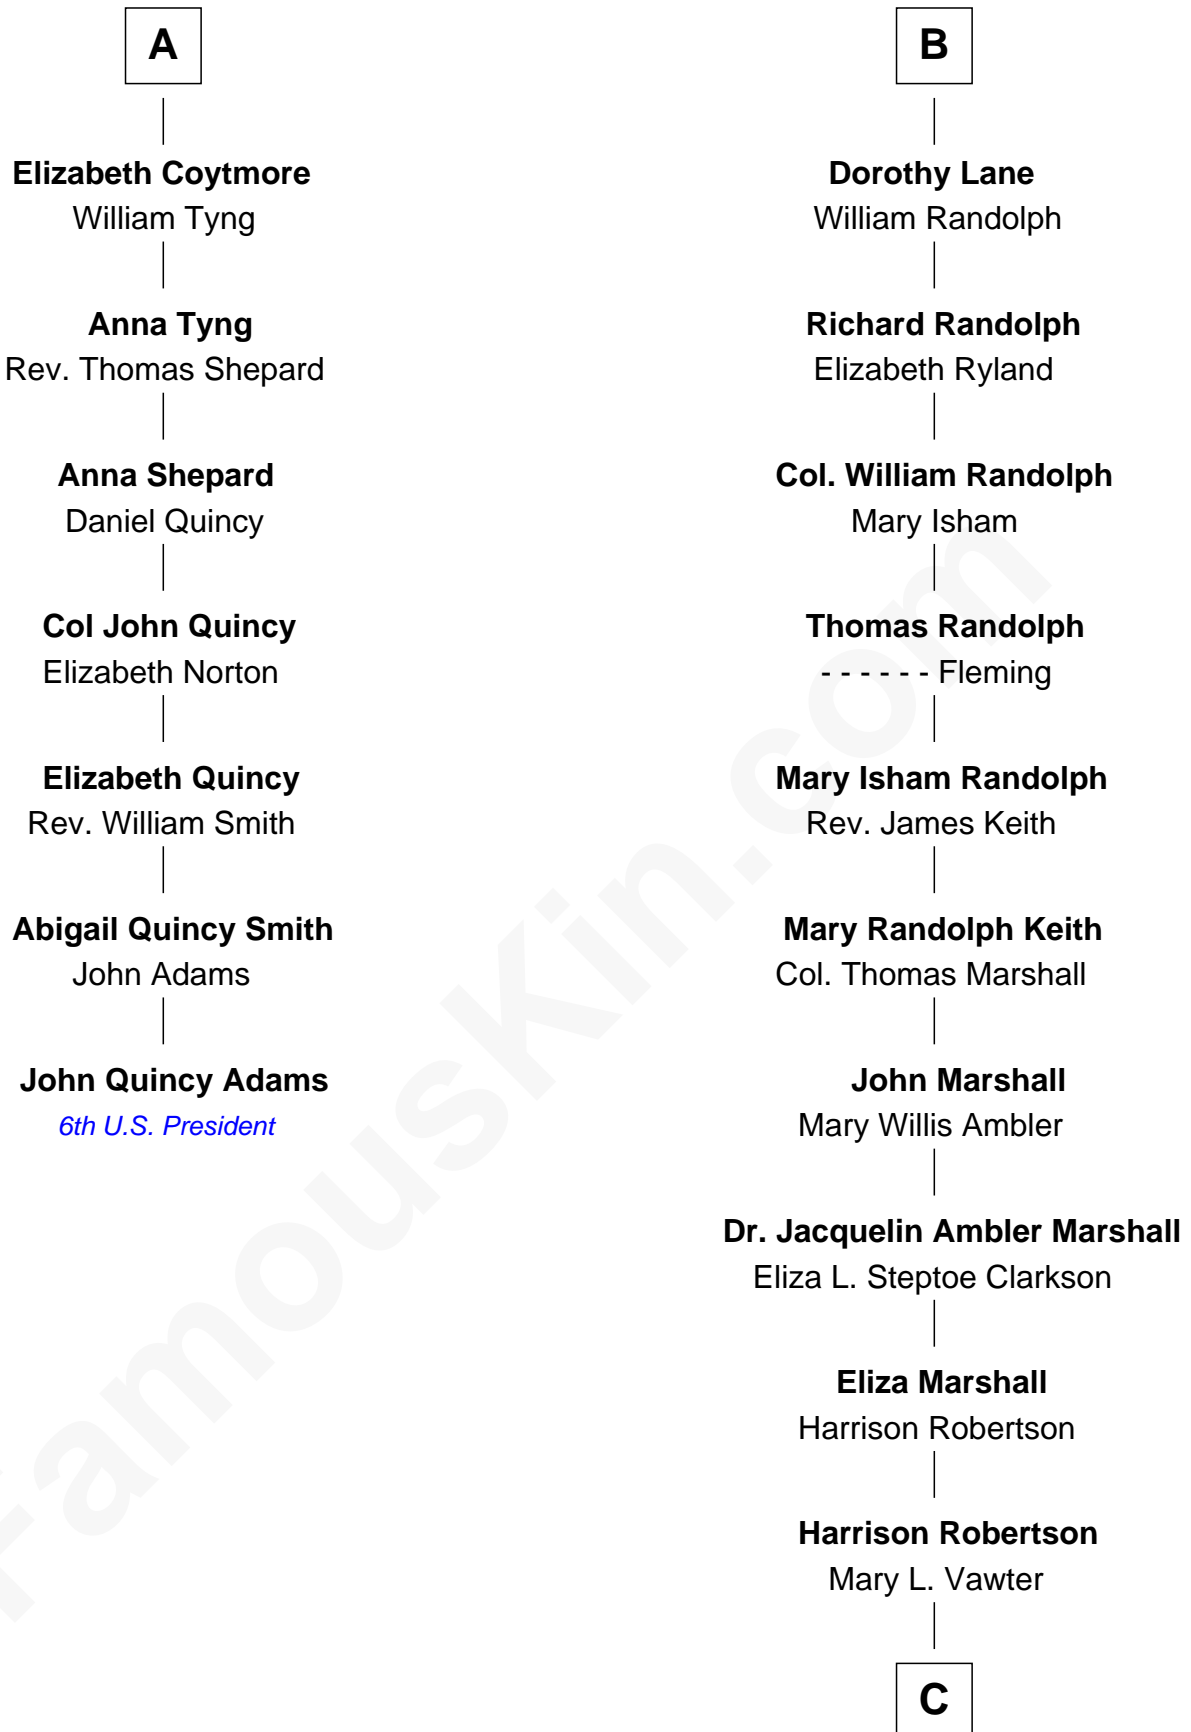

FamousKin.com Relationship Chart of

John Quincy Adams

6th U.S. President

13th cousin 6 times removed of

Mary Chapin Carpenter

Singer and Songwriter

C

Harrison Marshall Robertson