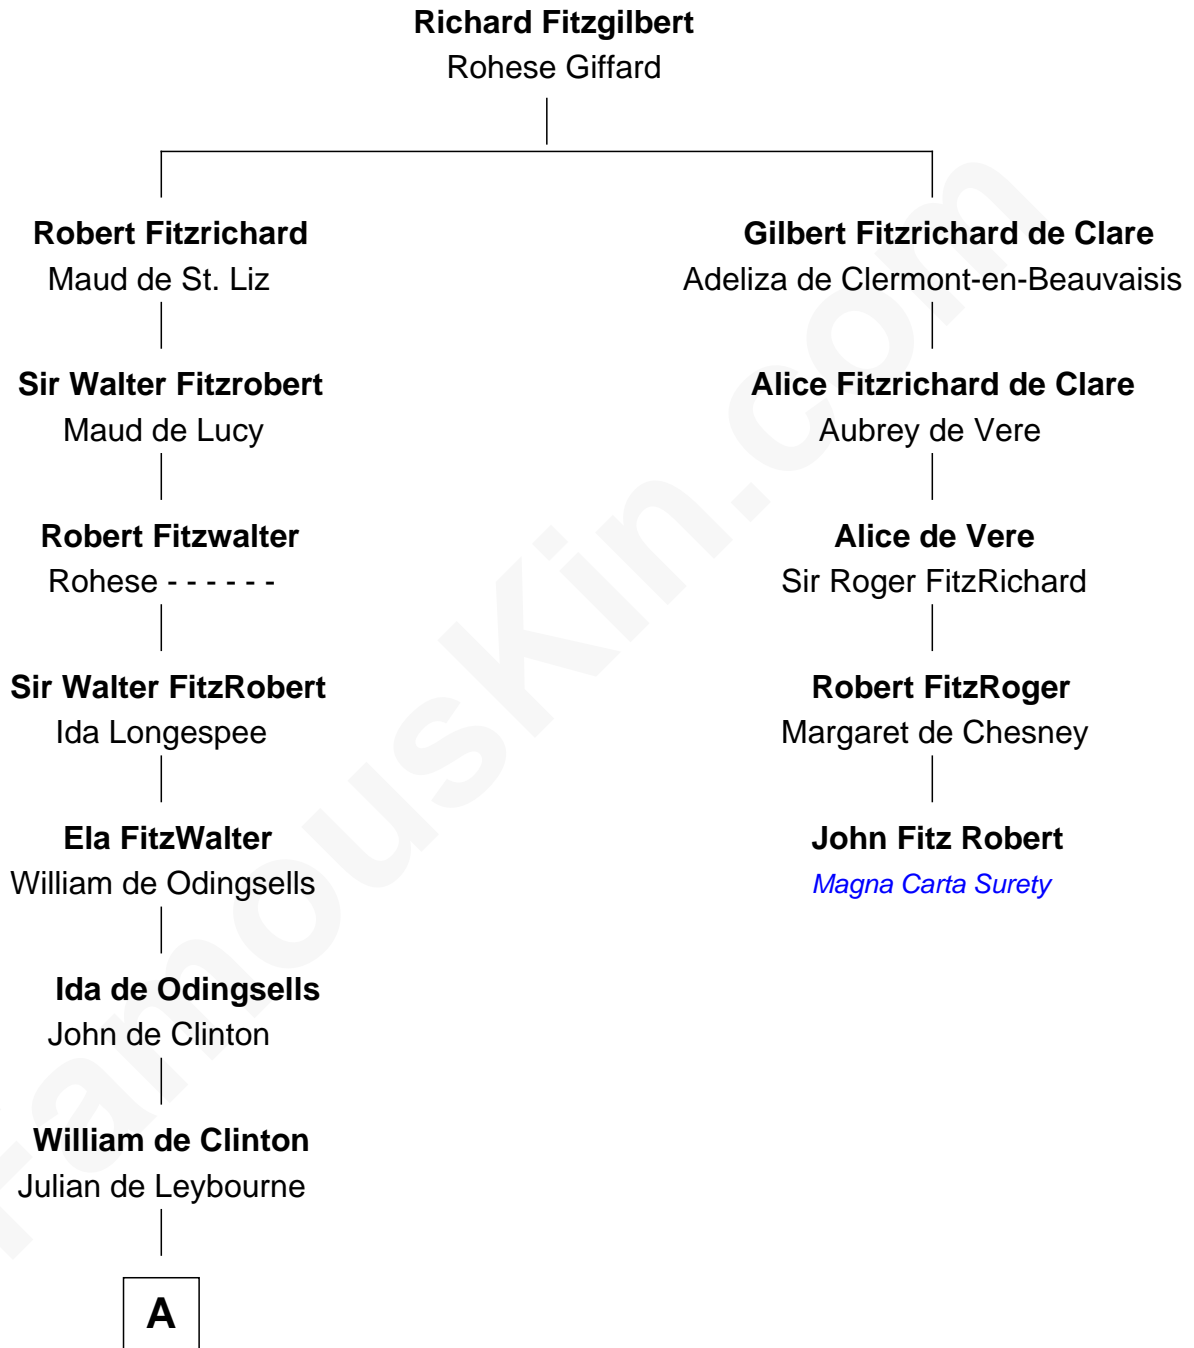

# FamousKin.com Relationship Chart of

**John Quincy Adams**

*6th U.S. President*

4th cousin 17 times removed of

**John Fitz Robert**

*Magna Carta Surety*

**A**

**Elizabeth de Clinton**

Sir John FitzWilliam

**Sir William FitzWilliam**

Maude de Cromwell

**Sir John FitzWilliam**

Eleanor Greene

**John FitzWilliam**

Helen Villiers

**Sir William FitzWilliam**