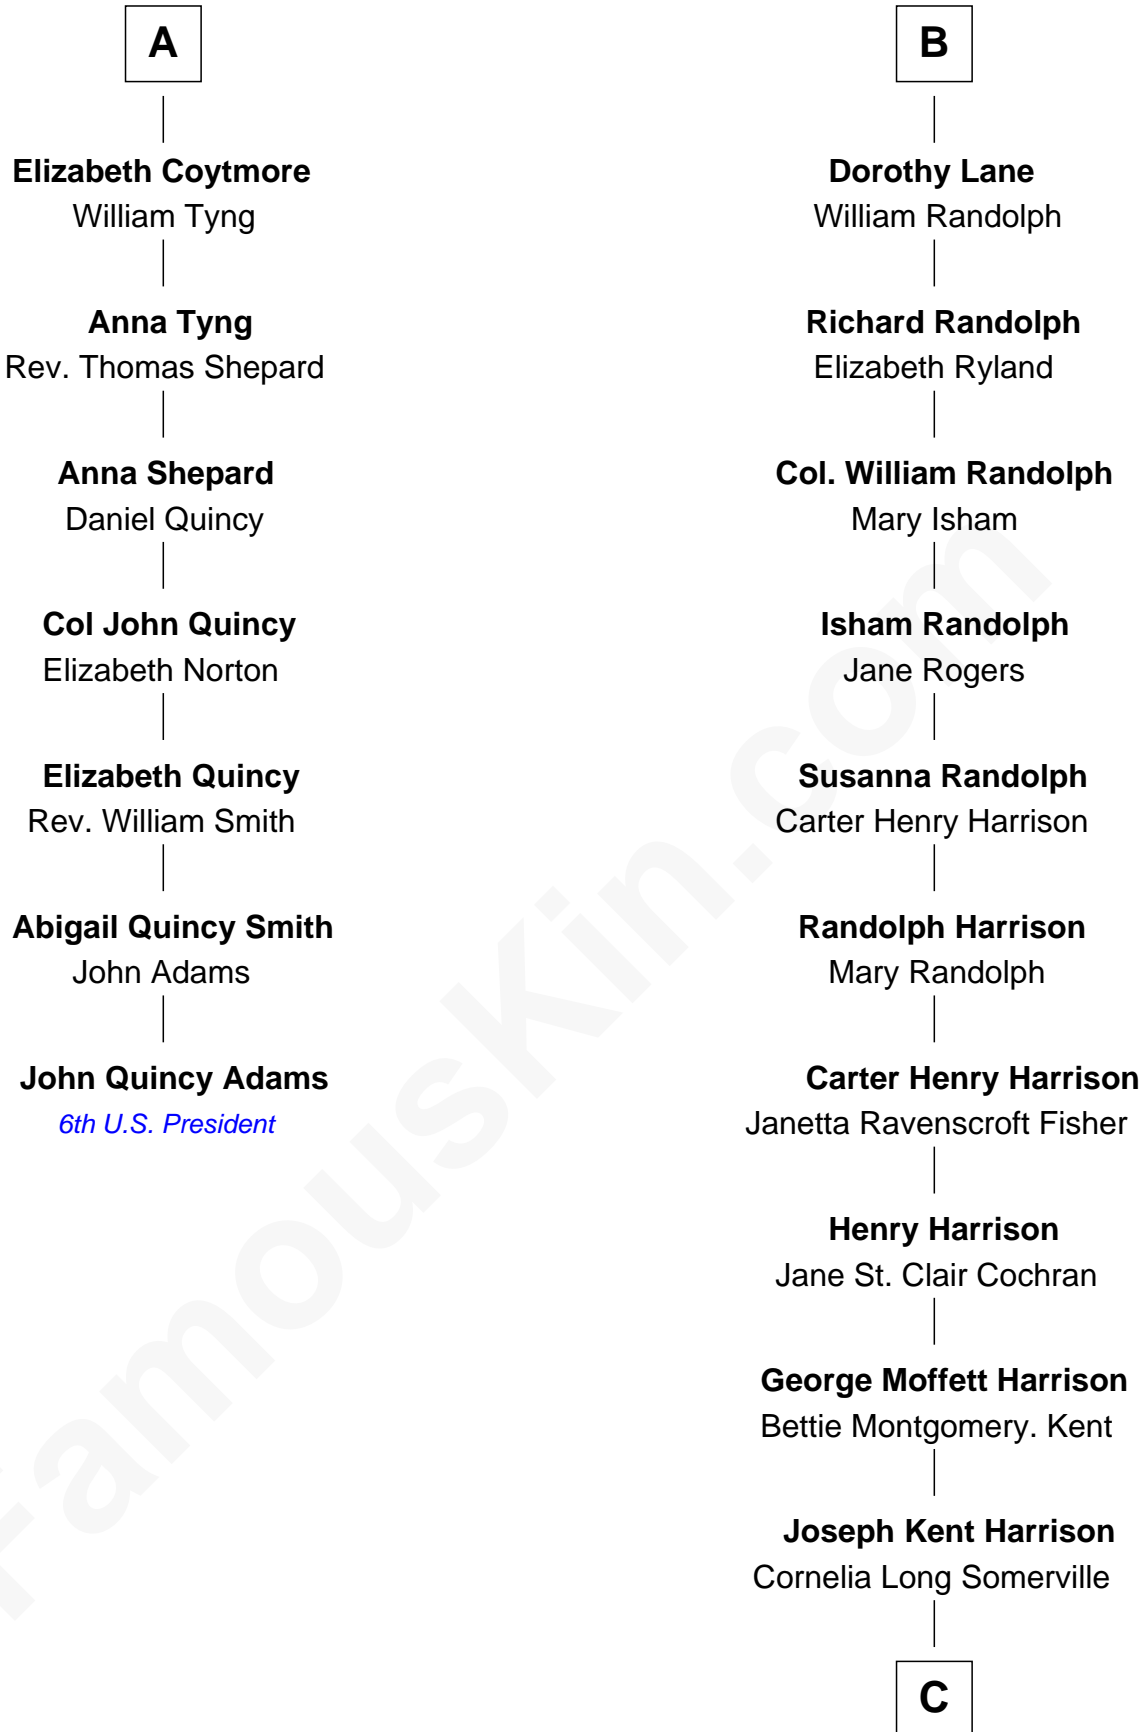

FamousKin.com
Relationship Chart of
John Quincy Adams
6th U.S. President

13th cousin 6 times removed of
Edward Norton
Movie Actor

C

Betty Kent Harrison
Edward Mower Norton

Edward Mower Norton
Lydia Robinson Rouse

Edward Norton
Movie Actor

FamousKin.com