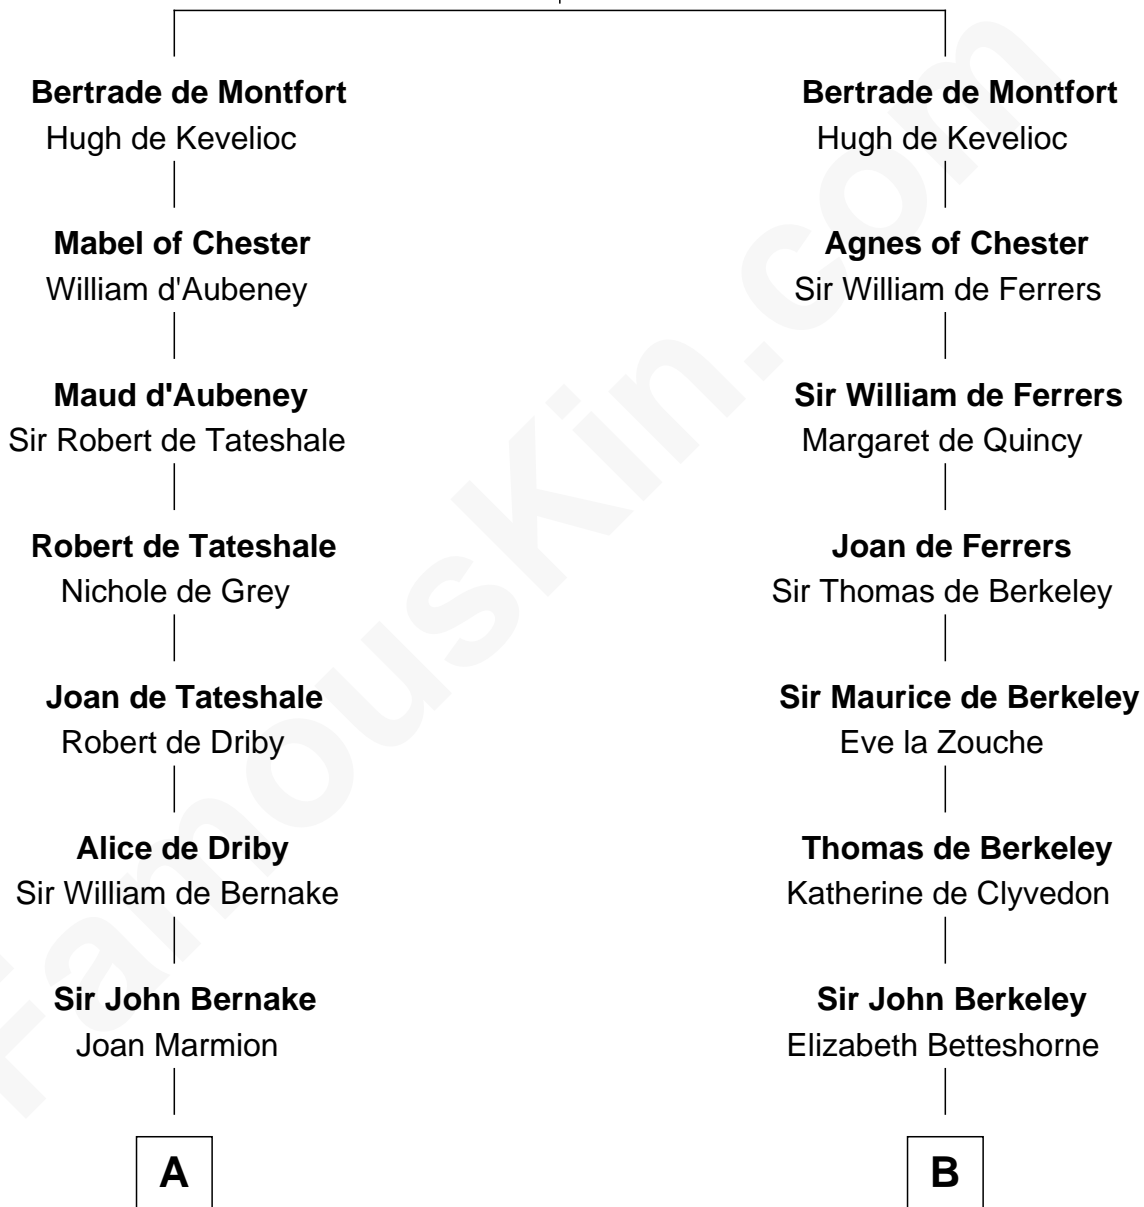

FamousKin.com Relationship Chart of

John Quincy Adams

6th U.S. President

21st cousin of

Oliver Wendell Holmes, Jr.

U.S. Supreme Court Justice

Simon III de Montfort

Maud - - - - -

C

Anna Shepard

Daniel Quincy

Col John Quincy

Elizabeth Norton

Elizabeth Quincy

Rev. William Smith

Abigail Quincy Smith

John Adams

John Quincy Adams

6th U.S. President

D

Sarah Oliver

Jacob Wendell

Oliver Wendell

Mary Jackson