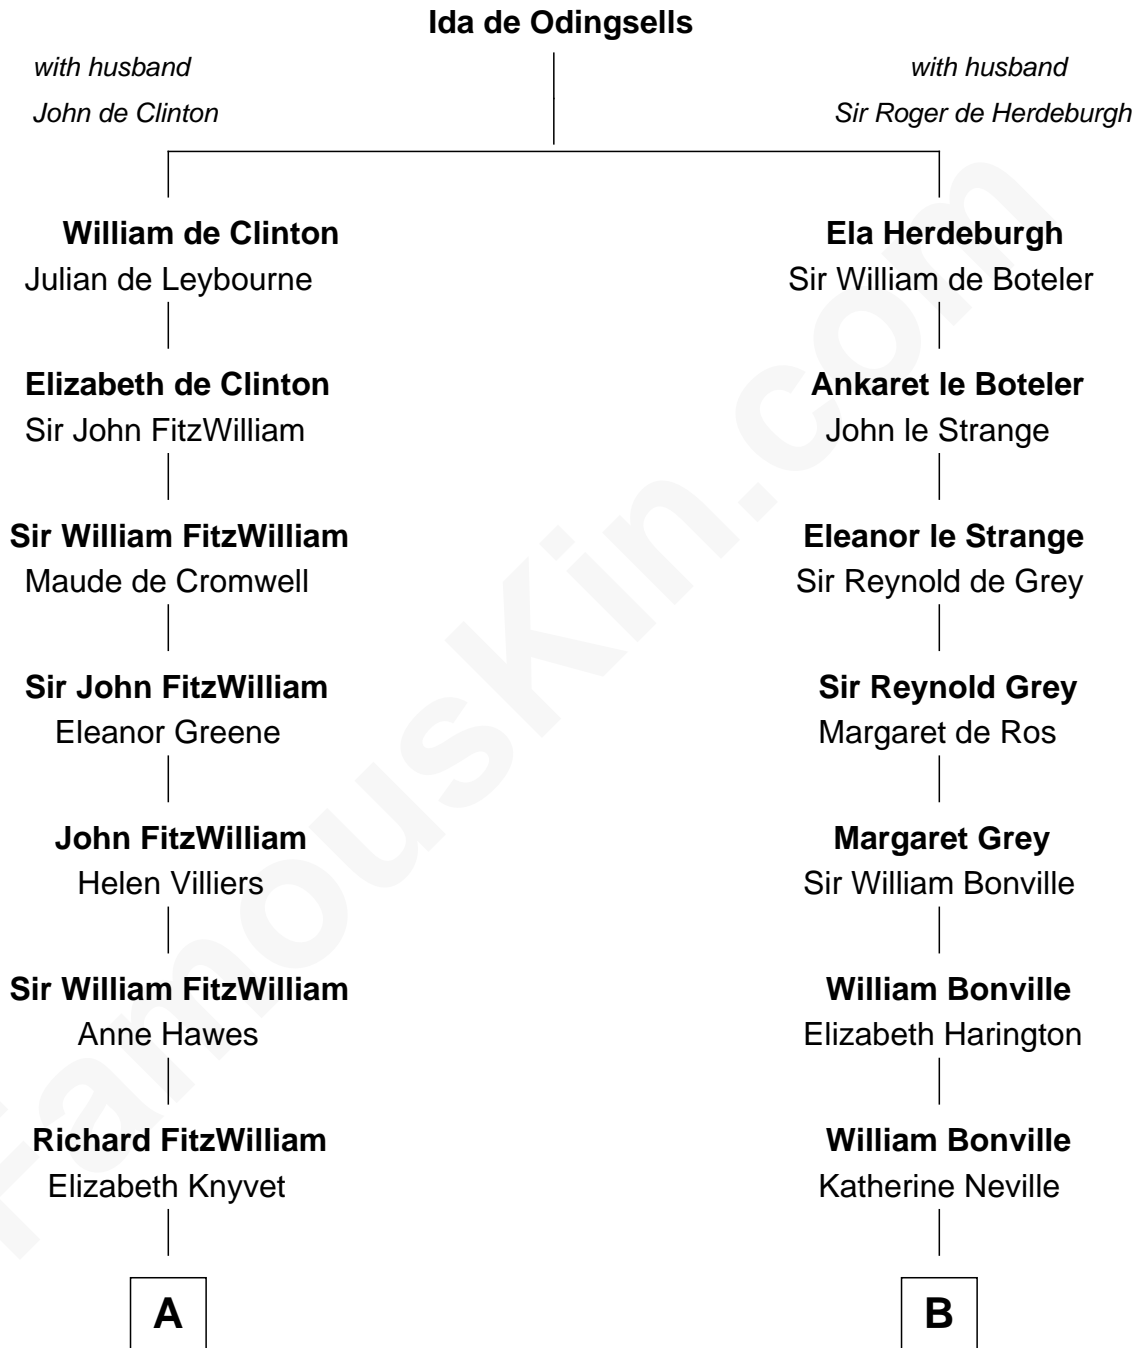

FamousKin.com
Relationship Chart of
John Quincy Adams
6th U.S. President

15th cousin 4 times removed of
Oliver Wendell Holmes, Jr.
U.S. Supreme Court Justice

C

Sarah Wendell
Rev. Abiel Holmes

Oliver Wendell Holmes
Amelia Lee Jackson

Oliver Wendell Holmes, Jr.
U.S. Supreme Court Justice

FamousKin.com