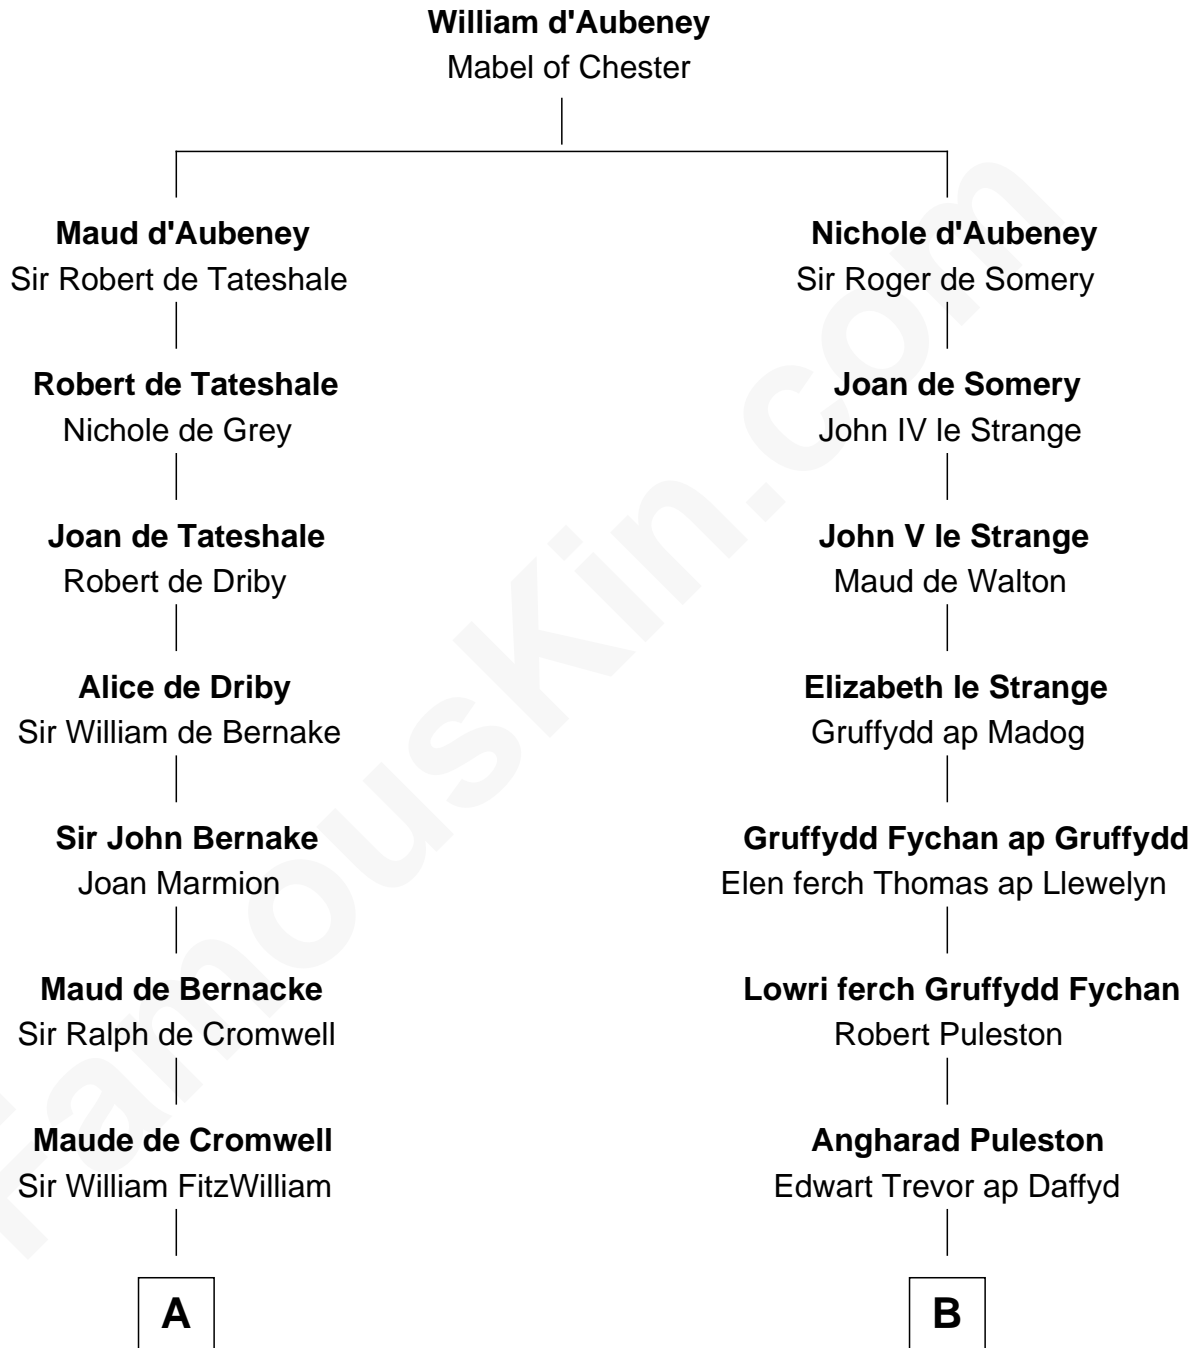

FamousKin.com
Relationship Chart of
John Quincy Adams
6th U.S. President

19th cousin 2 times removed of
Endicott Peabody
62nd Governor of Massachusetts

C

Elizabeth Quincy
Rev. William Smith

Abigail Quincy Smith
John Adams