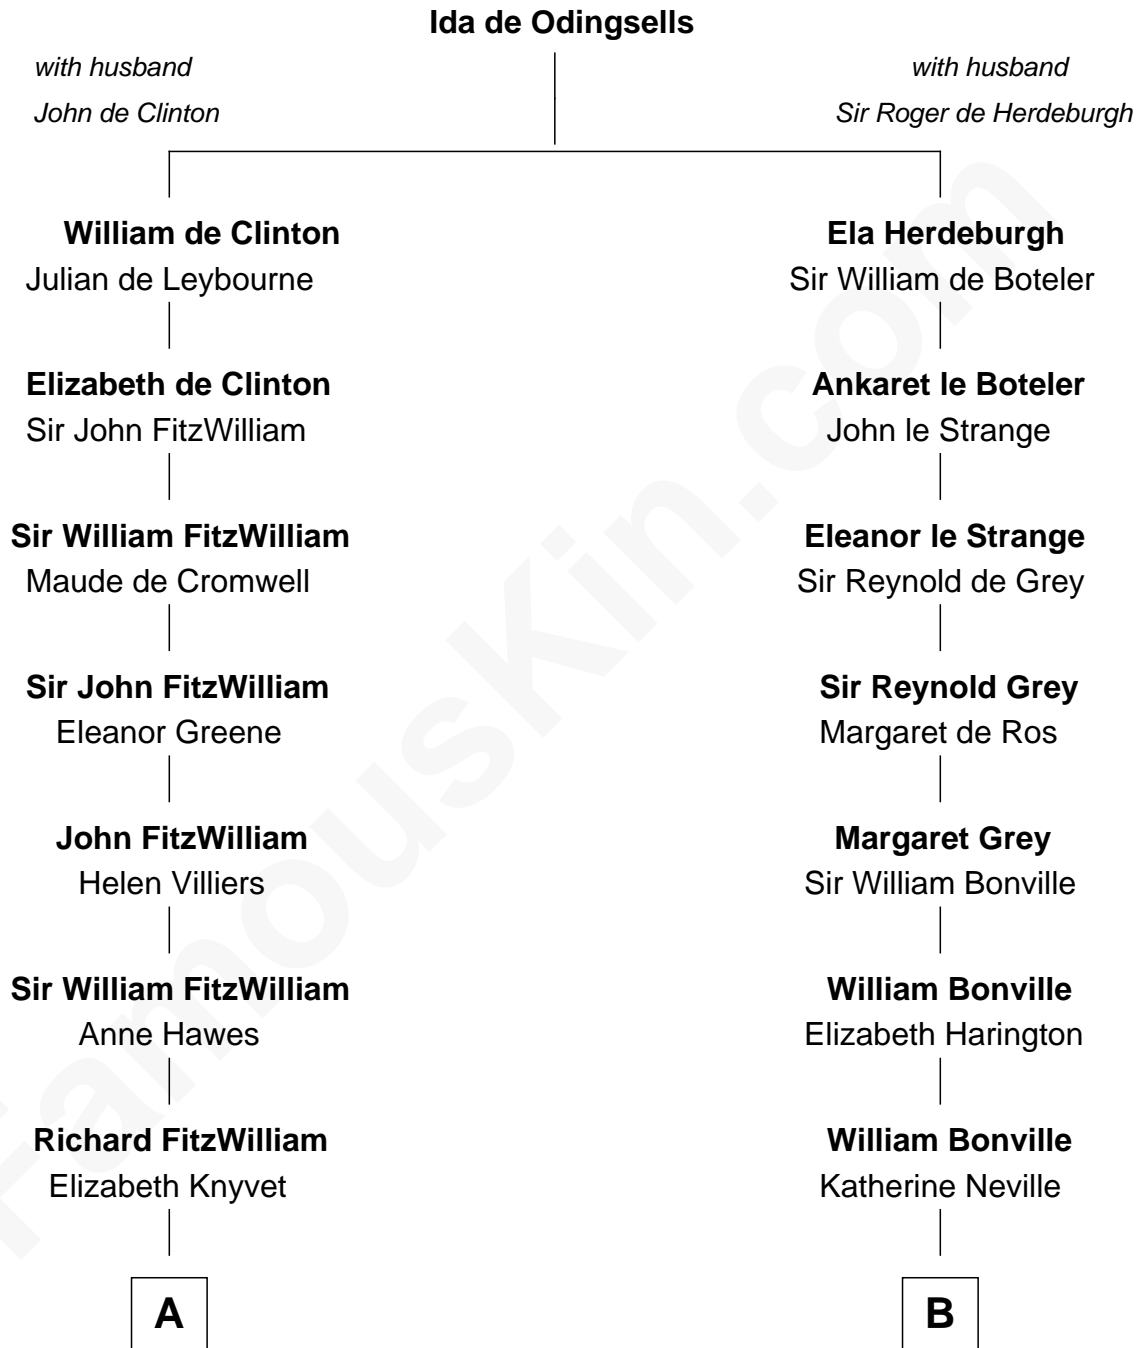

**FamousKin.com**  
**Relationship Chart of**  
**John Quincy Adams**  
*6th U.S. President*

**15th cousin 5 times removed of**  
**Endicott Peabody**  
*62nd Governor of Massachusetts*

**C**

—  
**Mary Eliot Dwight**  
Dr. Samuel Parkman

—  
**Henry Parkman**  
Mary Frances Parker

—  
**Mary Elizabeth Parkman**  
Rt. Rev. Malcolm Endicott Peabody

—  
**Endicott Peabody**  
*62nd Governor of Massachusetts*

FamousKin.com