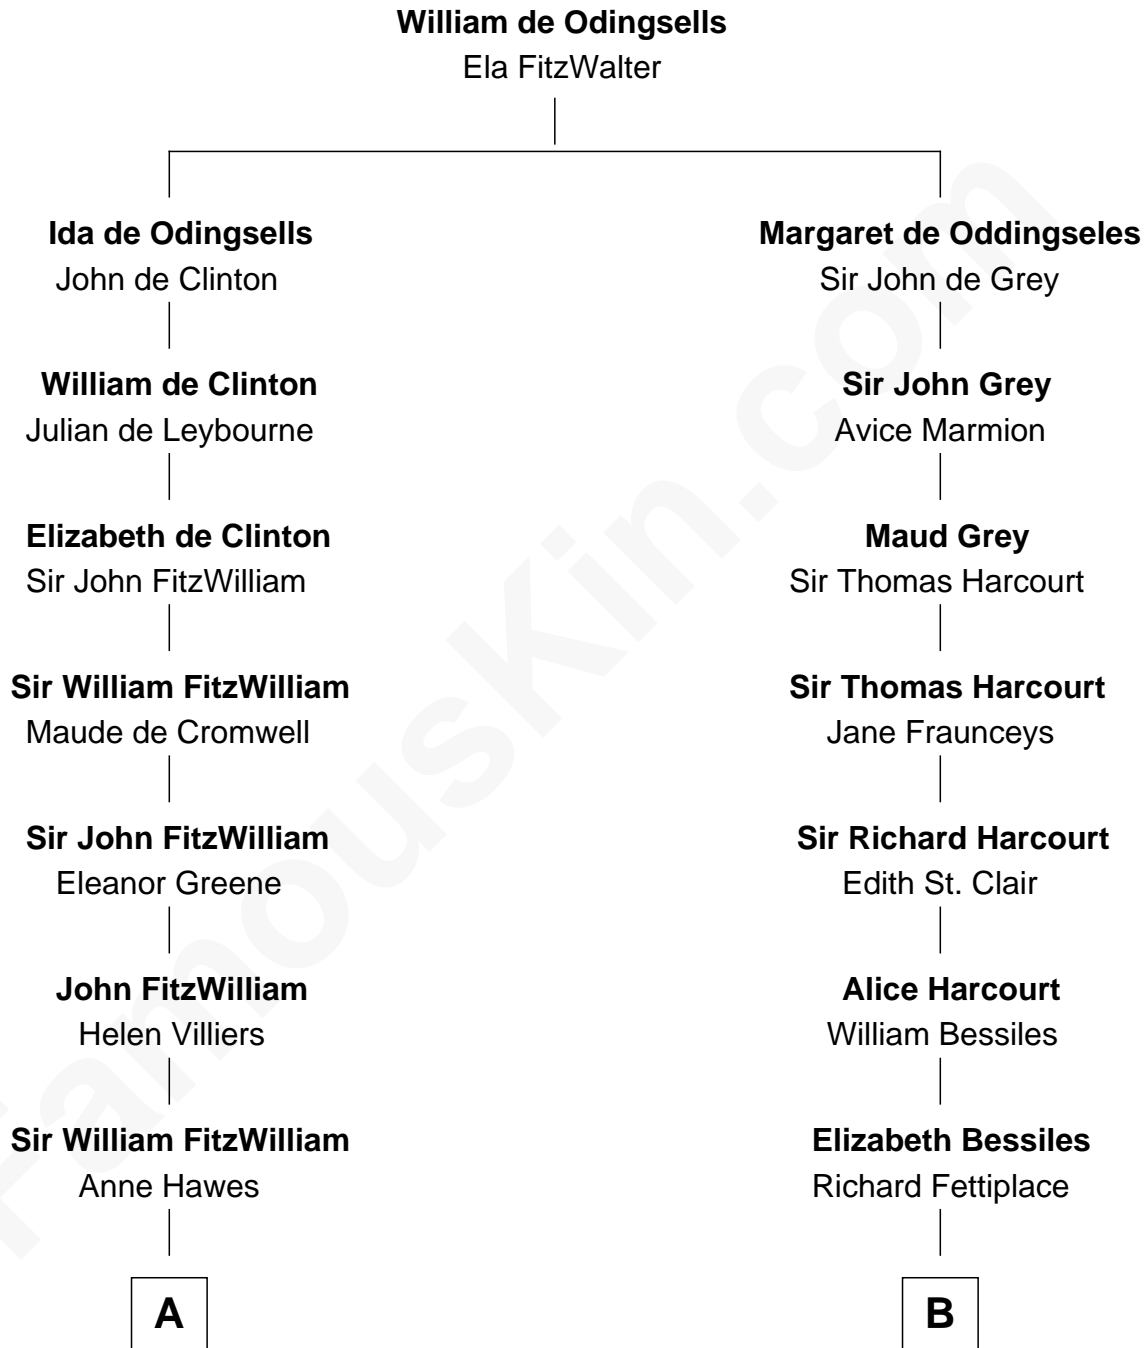

FamousKin.com
Relationship Chart of
John Quincy Adams
6th U.S. President

16th cousin 3 times removed of
Endicott Peabody
62nd Governor of Massachusetts

C

Henry Parkman

Mary Frances Parker

Mary Elizabeth Parkman

Rt. Rev. Malcolm Endicott Peabody

Endicott Peabody

62nd Governor of Massachusetts

FamousKin.com