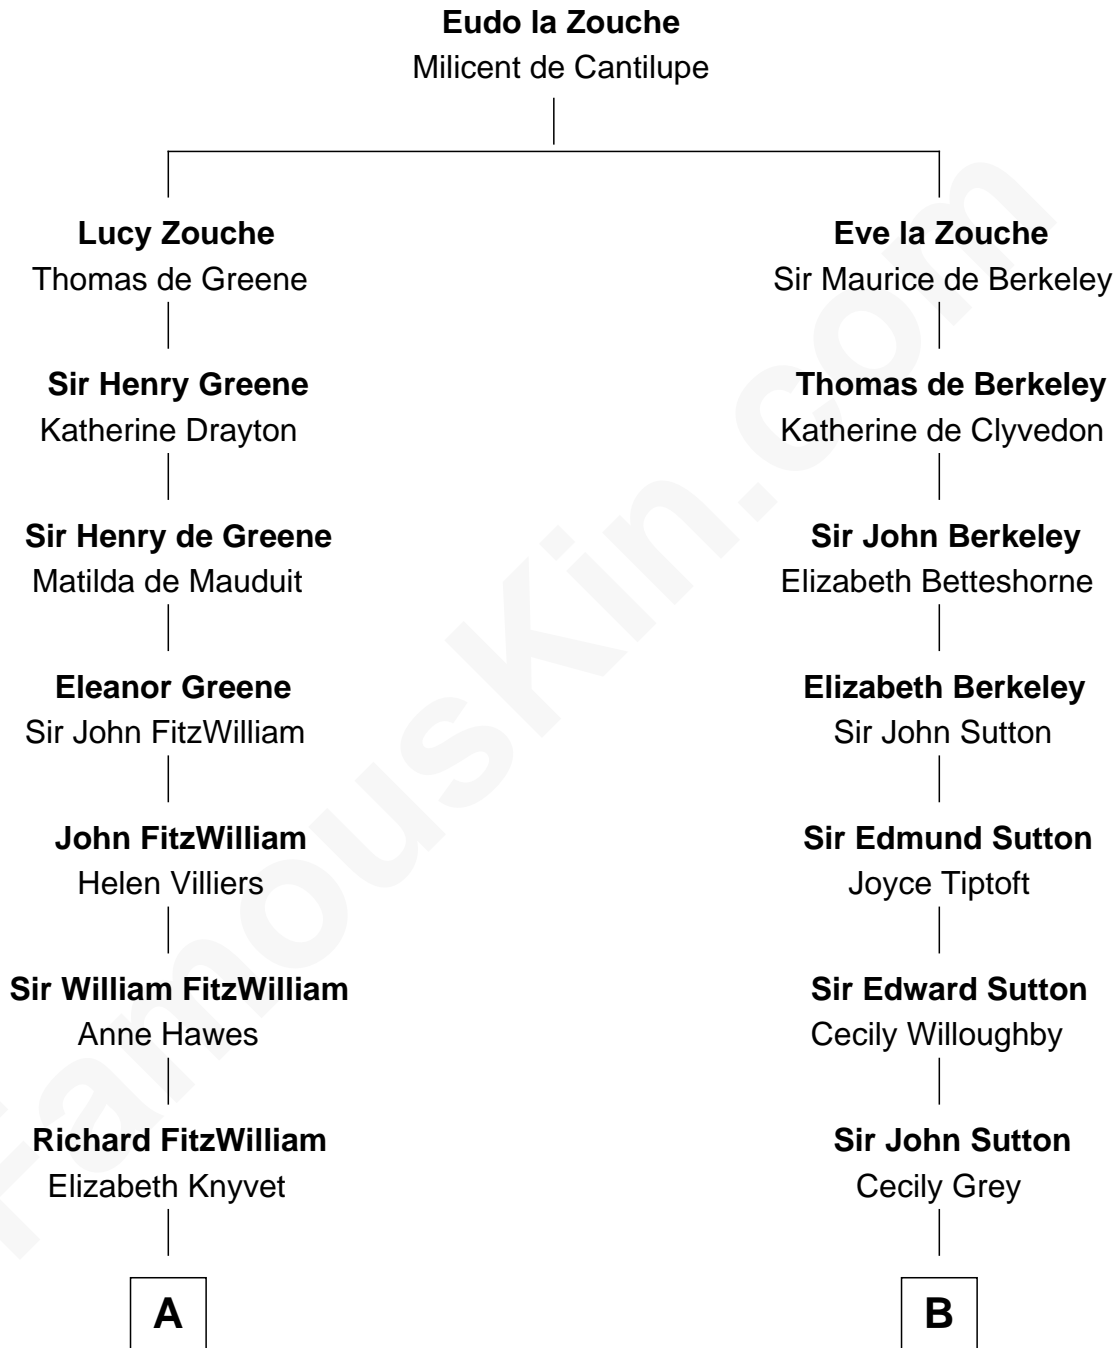

FamousKin.com
Relationship Chart of
John Quincy Adams
6th U.S. President

15th cousin 3 times removed of
Endicott Peabody
62nd Governor of Massachusetts

C

Mary Elizabeth Parkman
Rt. Rev. Malcolm Endicott Peabody

Endicott Peabody
62nd Governor of Massachusetts

FamousKin.com