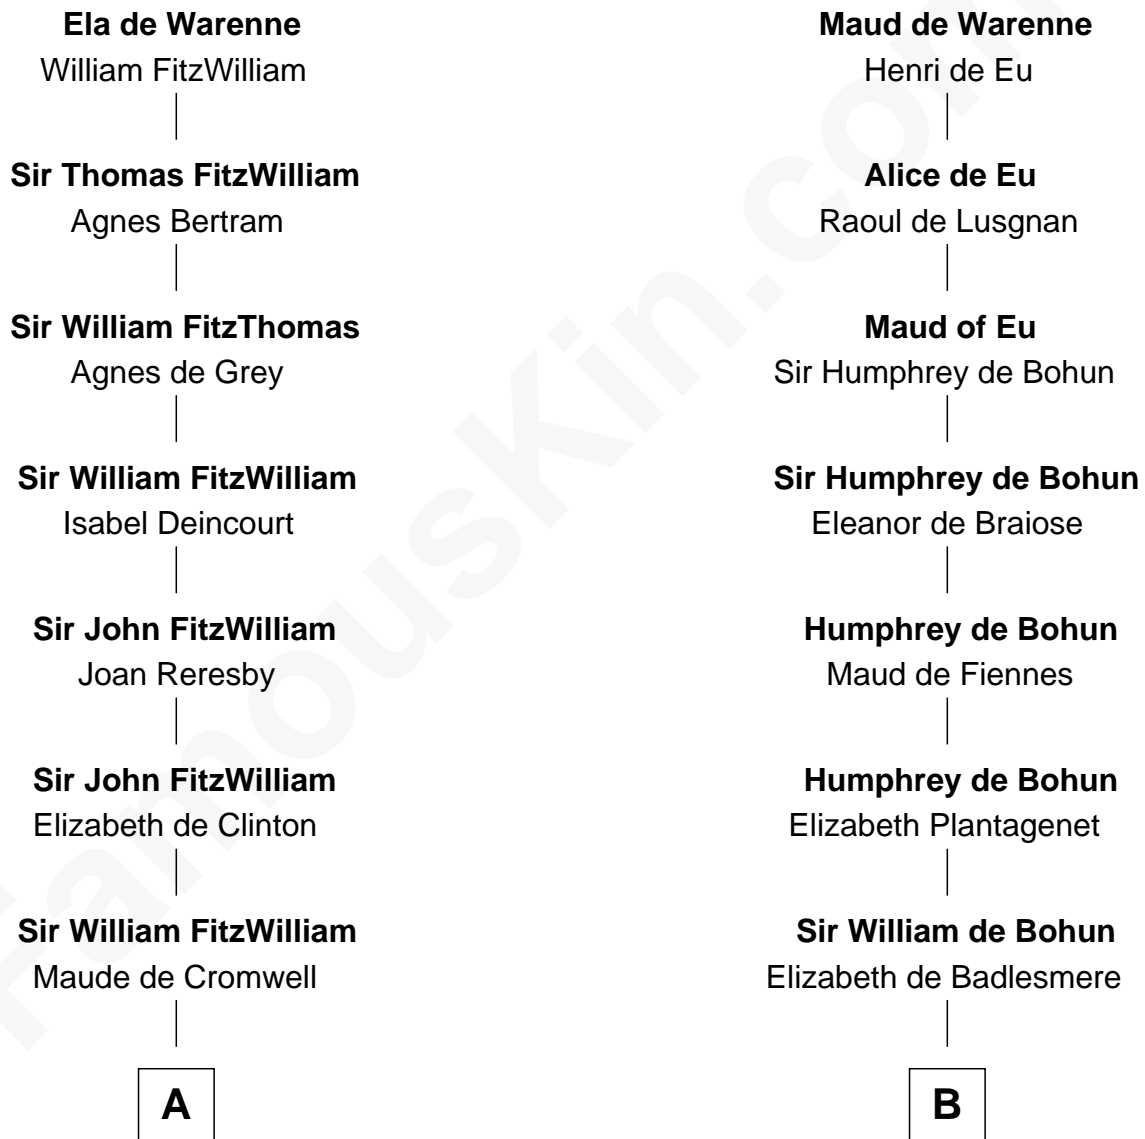

FamousKin.com Relationship Chart of

John Quincy Adams

6th U.S. President

19th cousin of

Richard Henry Lee

Signer of the Declaration of Independence

Hamelin de Warenne

Isabel de Warenne

C

Elizabeth Quincy
Rev. William Smith

Abigail Quincy Smith
John Adams

John Quincy Adams
6th U.S. President

D

Laetitia Corbin
Richard Lee

Gov. Thomas Lee
Hannah Ludwell

Richard Henry Lee
Signer of Declaration of Independence