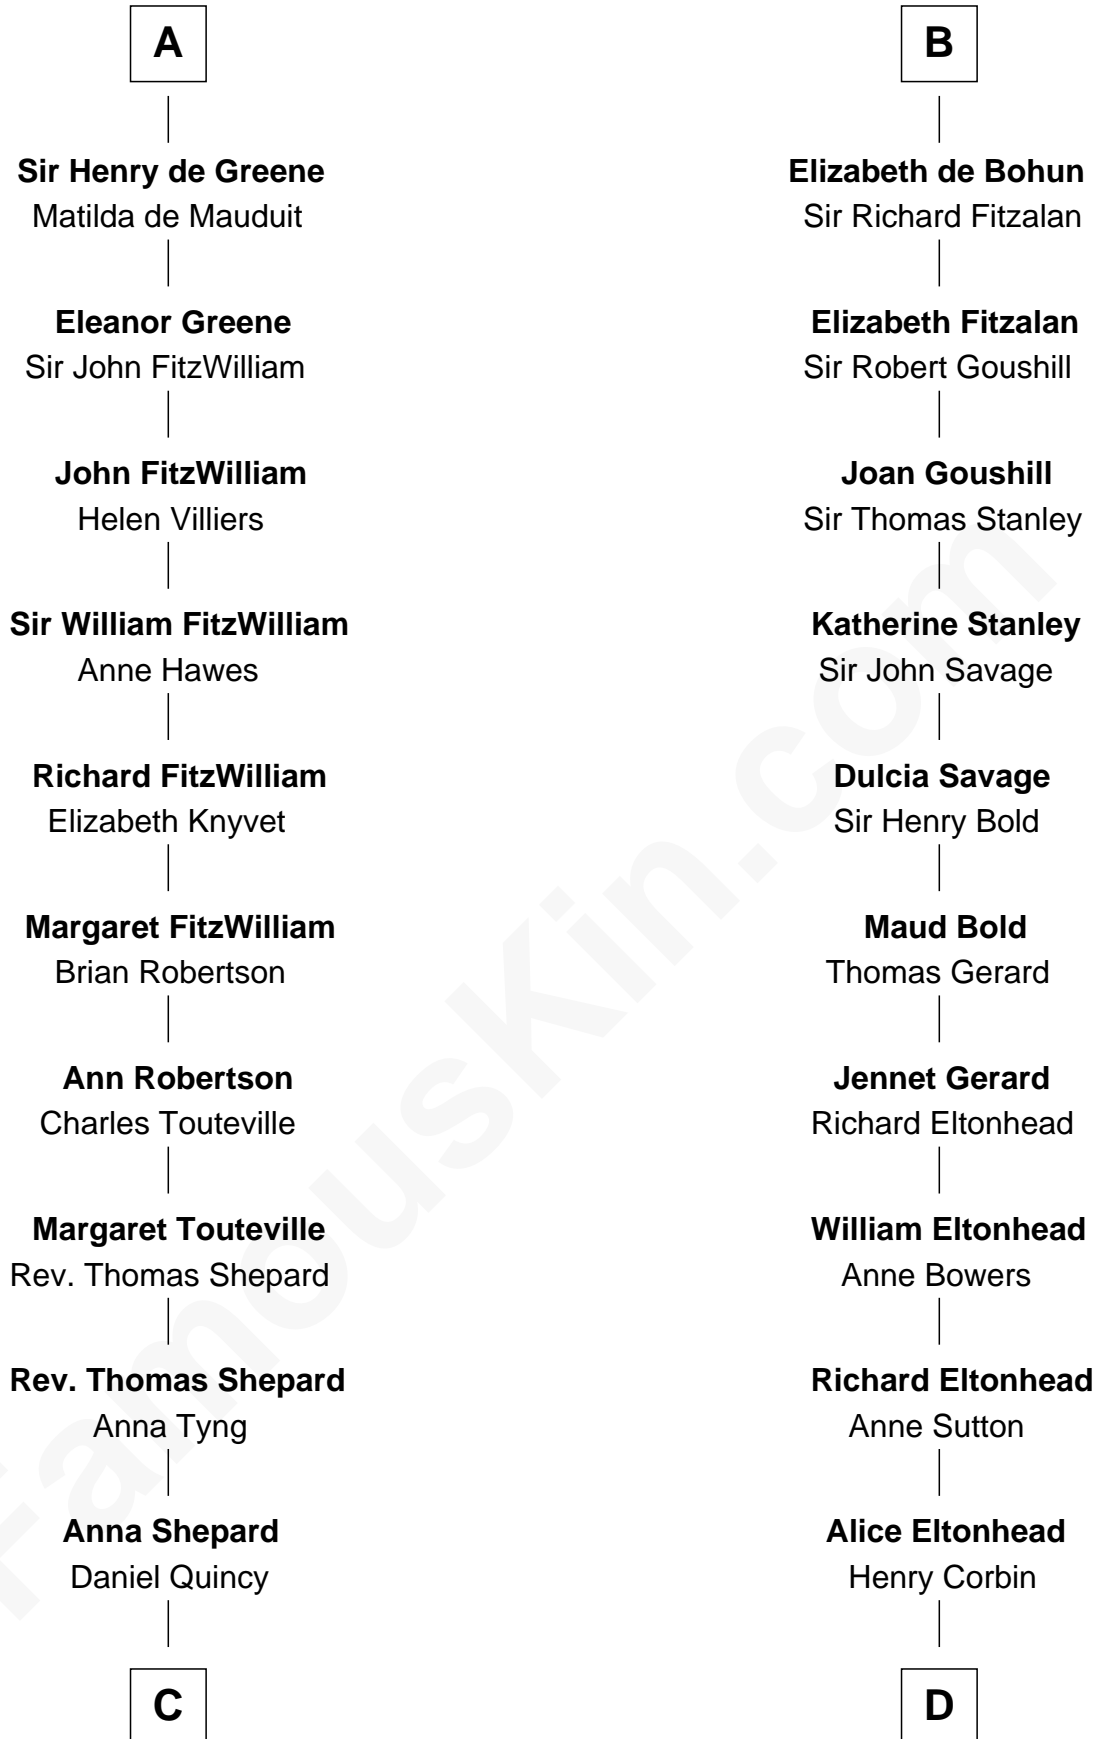

FamousKin.com Relationship Chart of

John Quincy Adams

6th U.S. President

19th cousin 1 time removed of

Richard Henry Lee

Signer of the Declaration of Independence

Walter of Salisbury

C

Col John Quincy
Elizabeth Norton

Elizabeth Quincy
Rev. William Smith

Abigail Quincy Smith
John Adams

John Quincy Adams
6th U.S. President

D

Laetitia Corbin
Richard Lee

Gov. Thomas Lee
Hannah Ludwell

Richard Henry Lee
Signer of Declaration of Independence