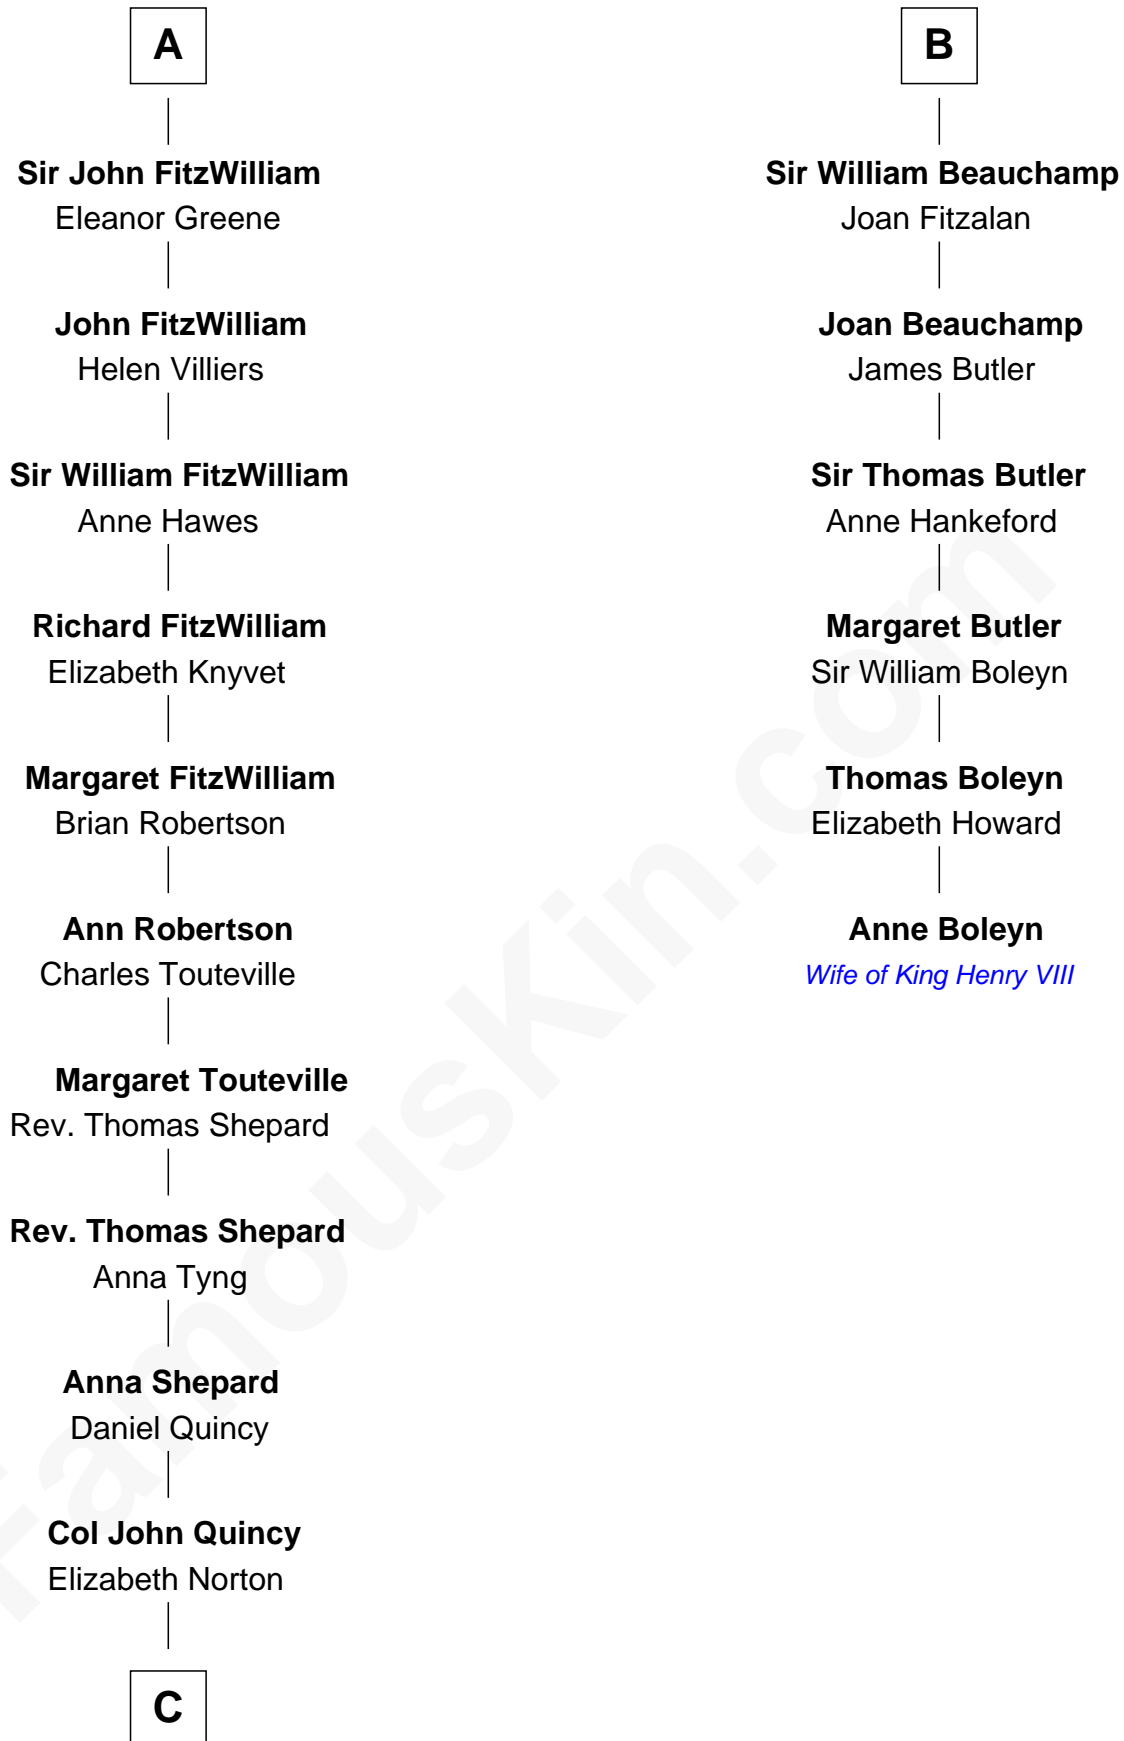

FamousKin.com
Relationship Chart of
John Quincy Adams
6th U.S. President

12th cousin 7 times removed of

Anne Boleyn
2nd Wife of King Henry VIII

C

Elizabeth Quincy
Rev. William Smith

Abigail Quincy Smith
John Adams

John Quincy Adams
6th U.S. President

FamousKin.com