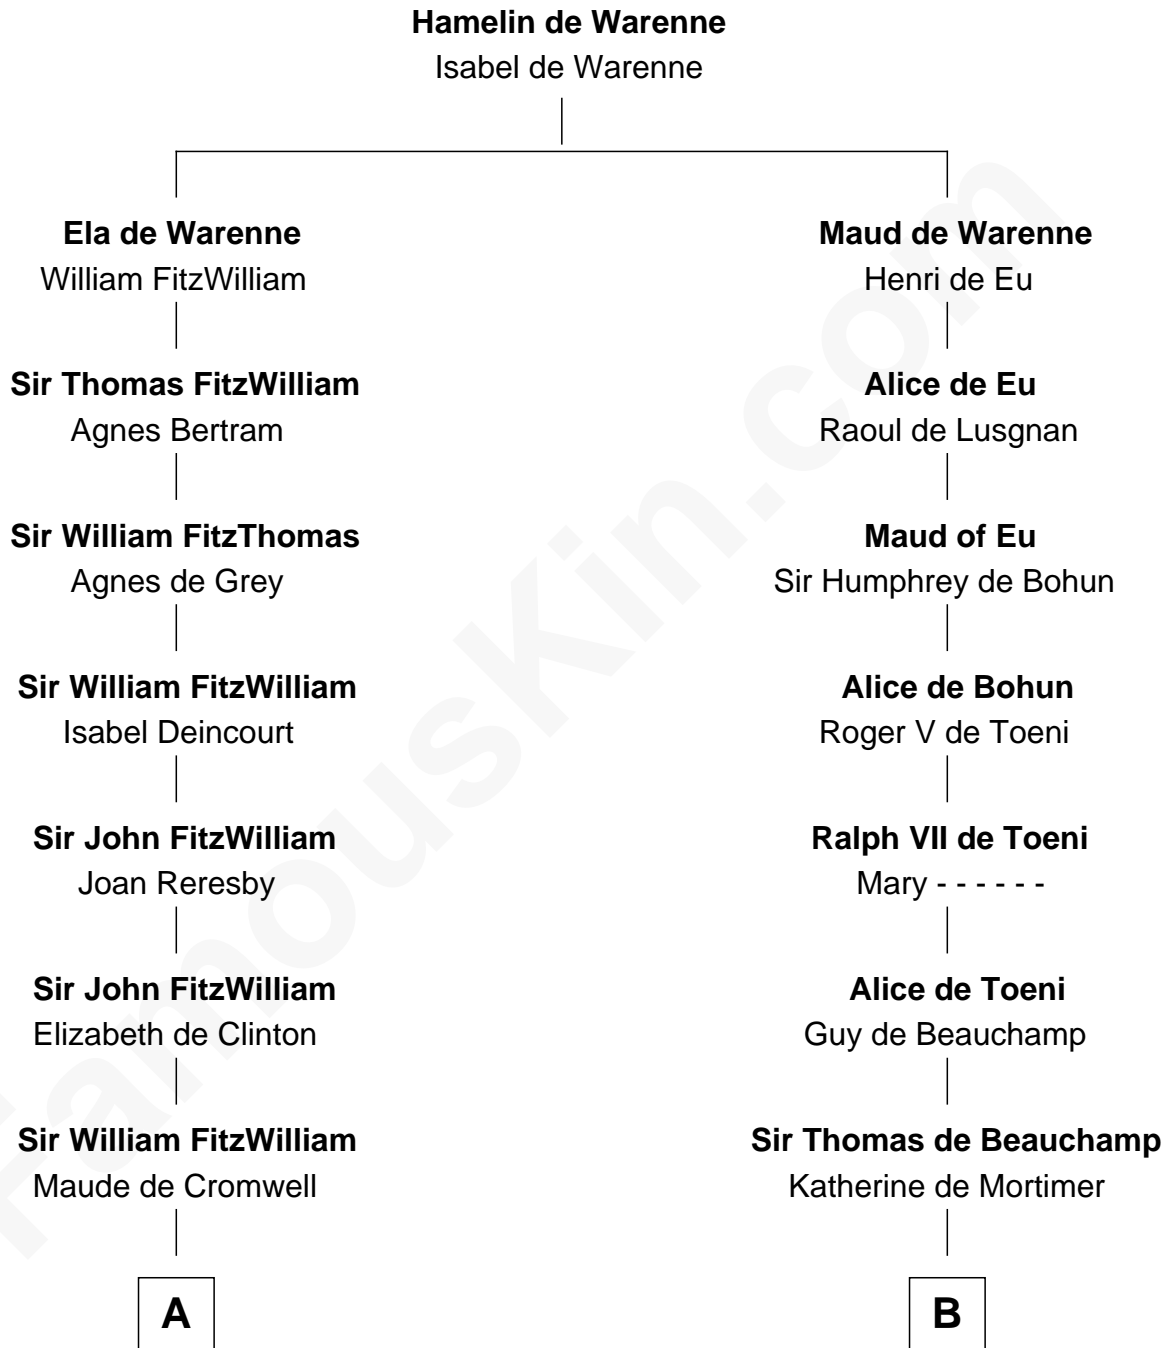

FamousKin.com
Relationship Chart of
John Quincy Adams
6th U.S. President

12th cousin 7 times removed of

Anne Boleyn
2nd Wife of King Henry VIII

C

Elizabeth Quincy
Rev. William Smith

Abigail Quincy Smith
John Adams

John Quincy Adams
6th U.S. President

FamousKin.com