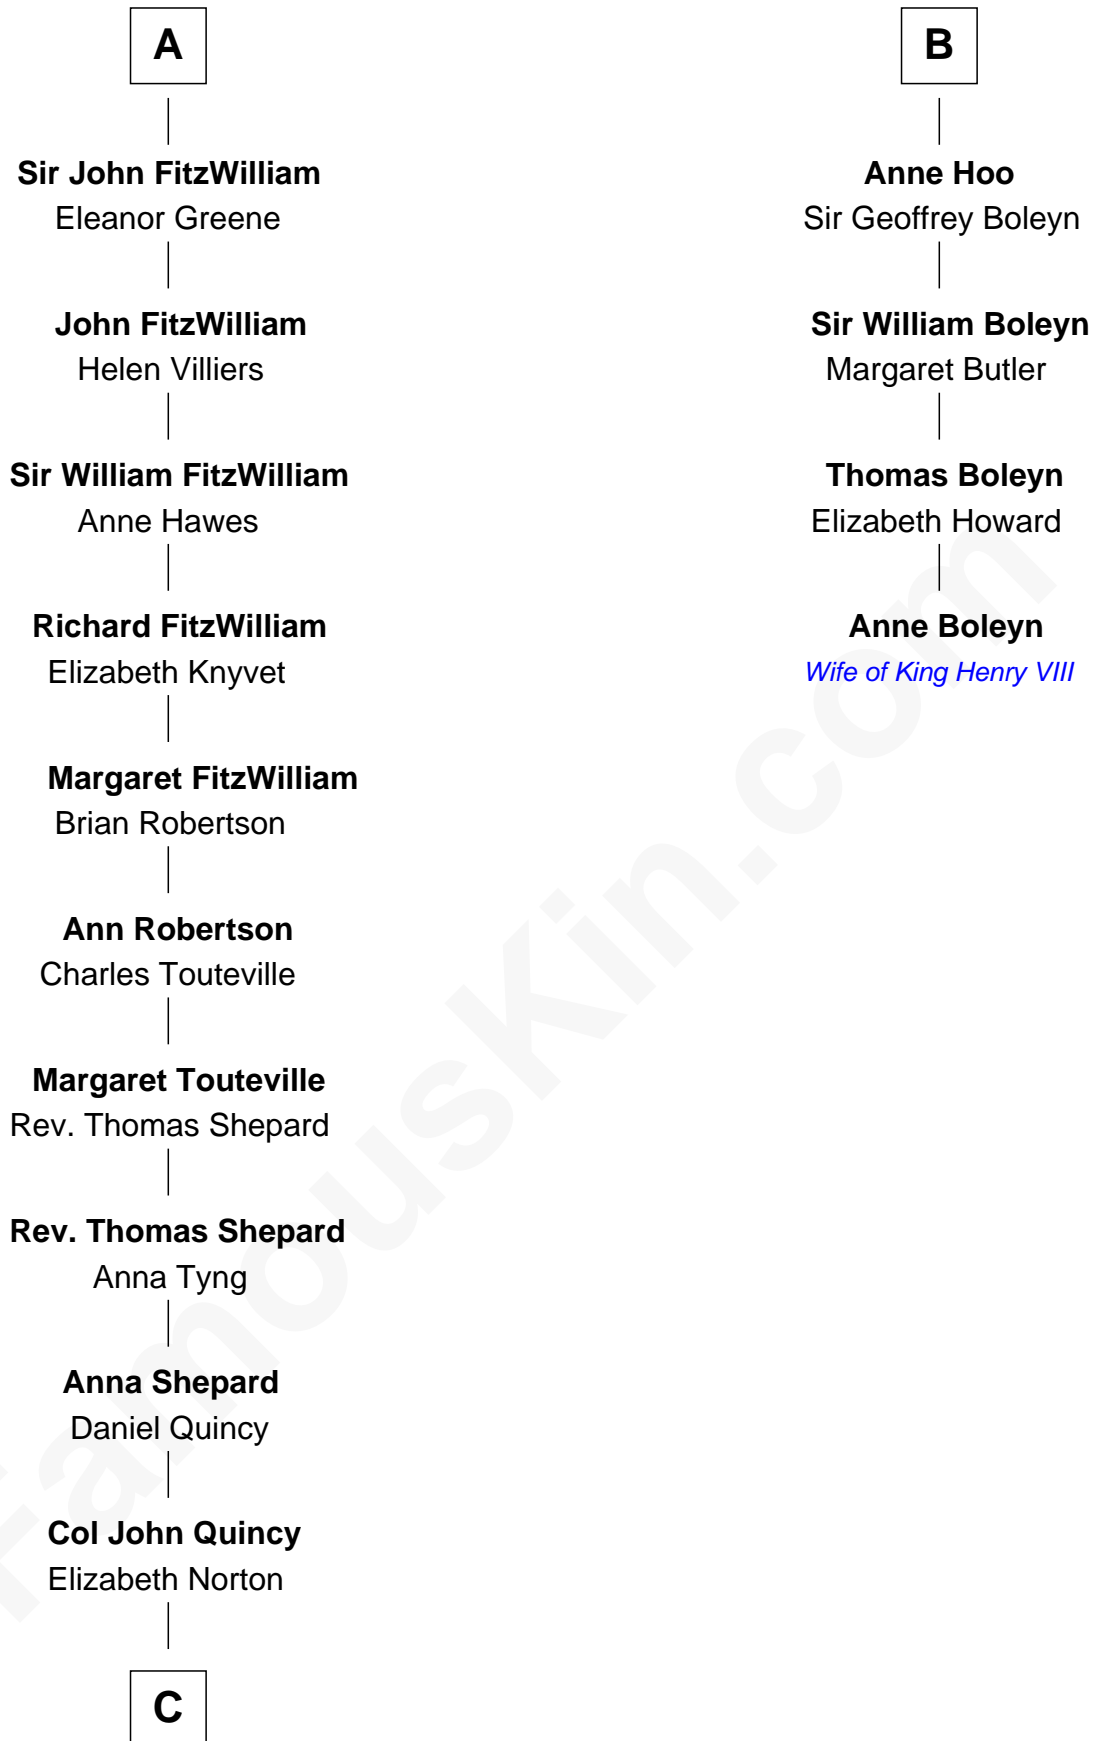

FamousKin.com
Relationship Chart of
John Quincy Adams
6th U.S. President

10th cousin 9 times removed of

Anne Boleyn
2nd Wife of King Henry VIII

William d'Aubenev
Mabel of Chester

C

Elizabeth Quincy
Rev. William Smith

Abigail Quincy Smith
John Adams

John Quincy Adams
6th U.S. President

FamousKin.com