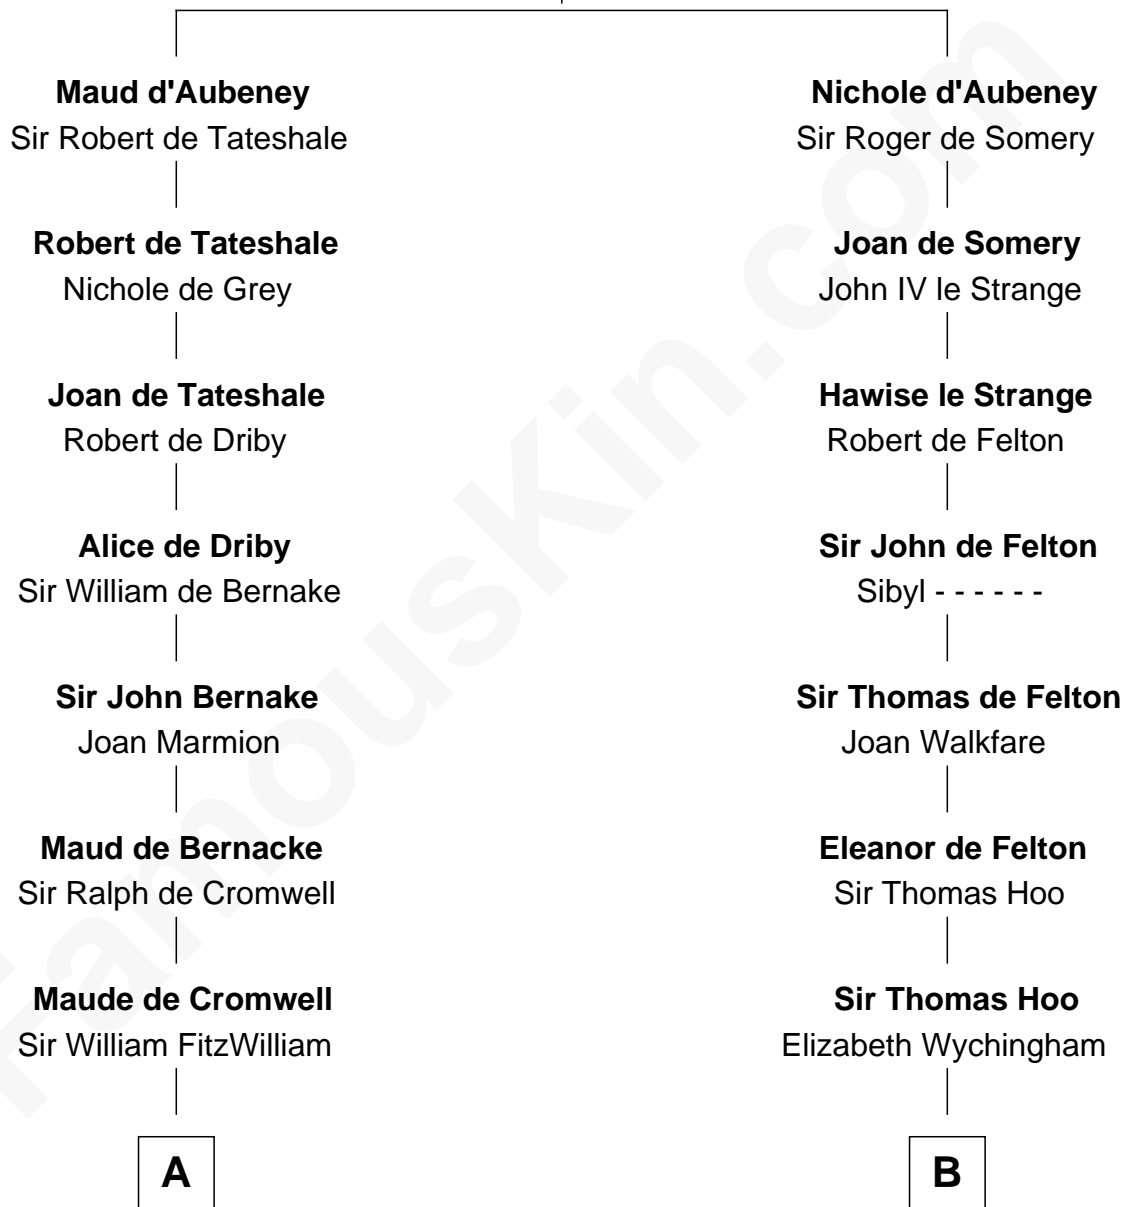

FamousKin.com
Relationship Chart of
John Quincy Adams
6th U.S. President

10th cousin 9 times removed of

Anne Boleyn
2nd Wife of King Henry VIII

William d'Aubenev
Mabel of Chester

C

Elizabeth Quincy
Rev. William Smith

Abigail Quincy Smith
John Adams

John Quincy Adams
6th U.S. President

FamousKin.com