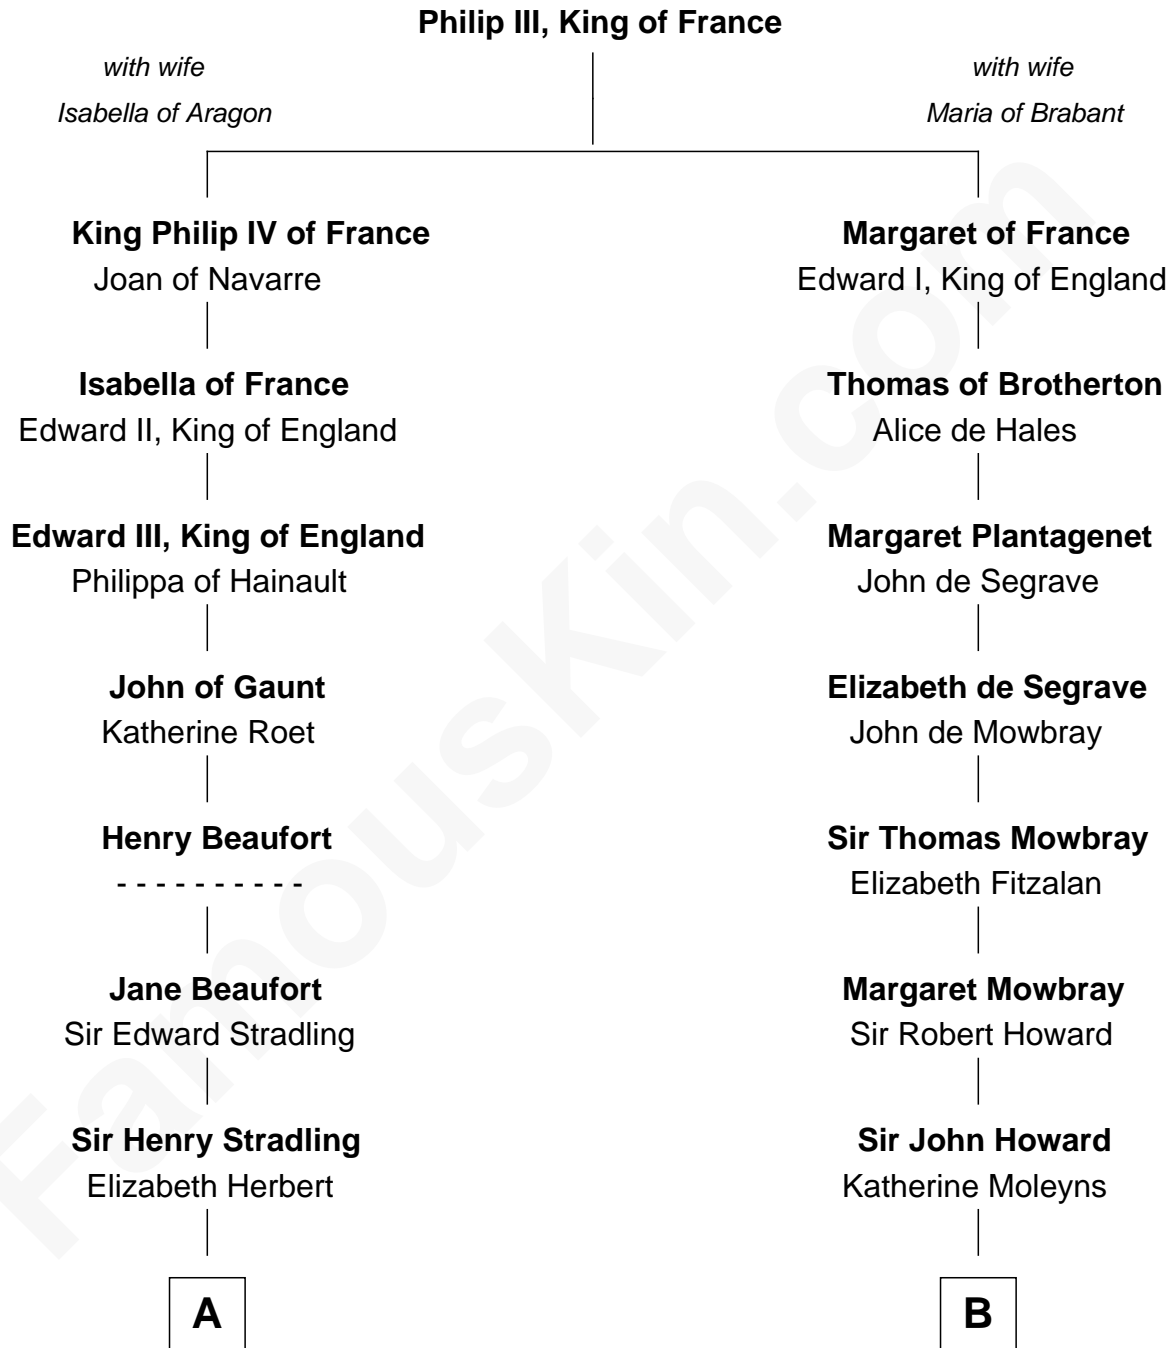

**FamousKin.com**  
**Relationship Chart of**  
**John Quincy Adams**  
*6th U.S. President*

9th cousin 9 times removed of  
**Anne Boleyn**  
*2nd Wife of King Henry VIII*

**C**

Abigail Quincy Smith

John Adams

John Quincy Adams

*6th U.S. President*

FamousKin.com