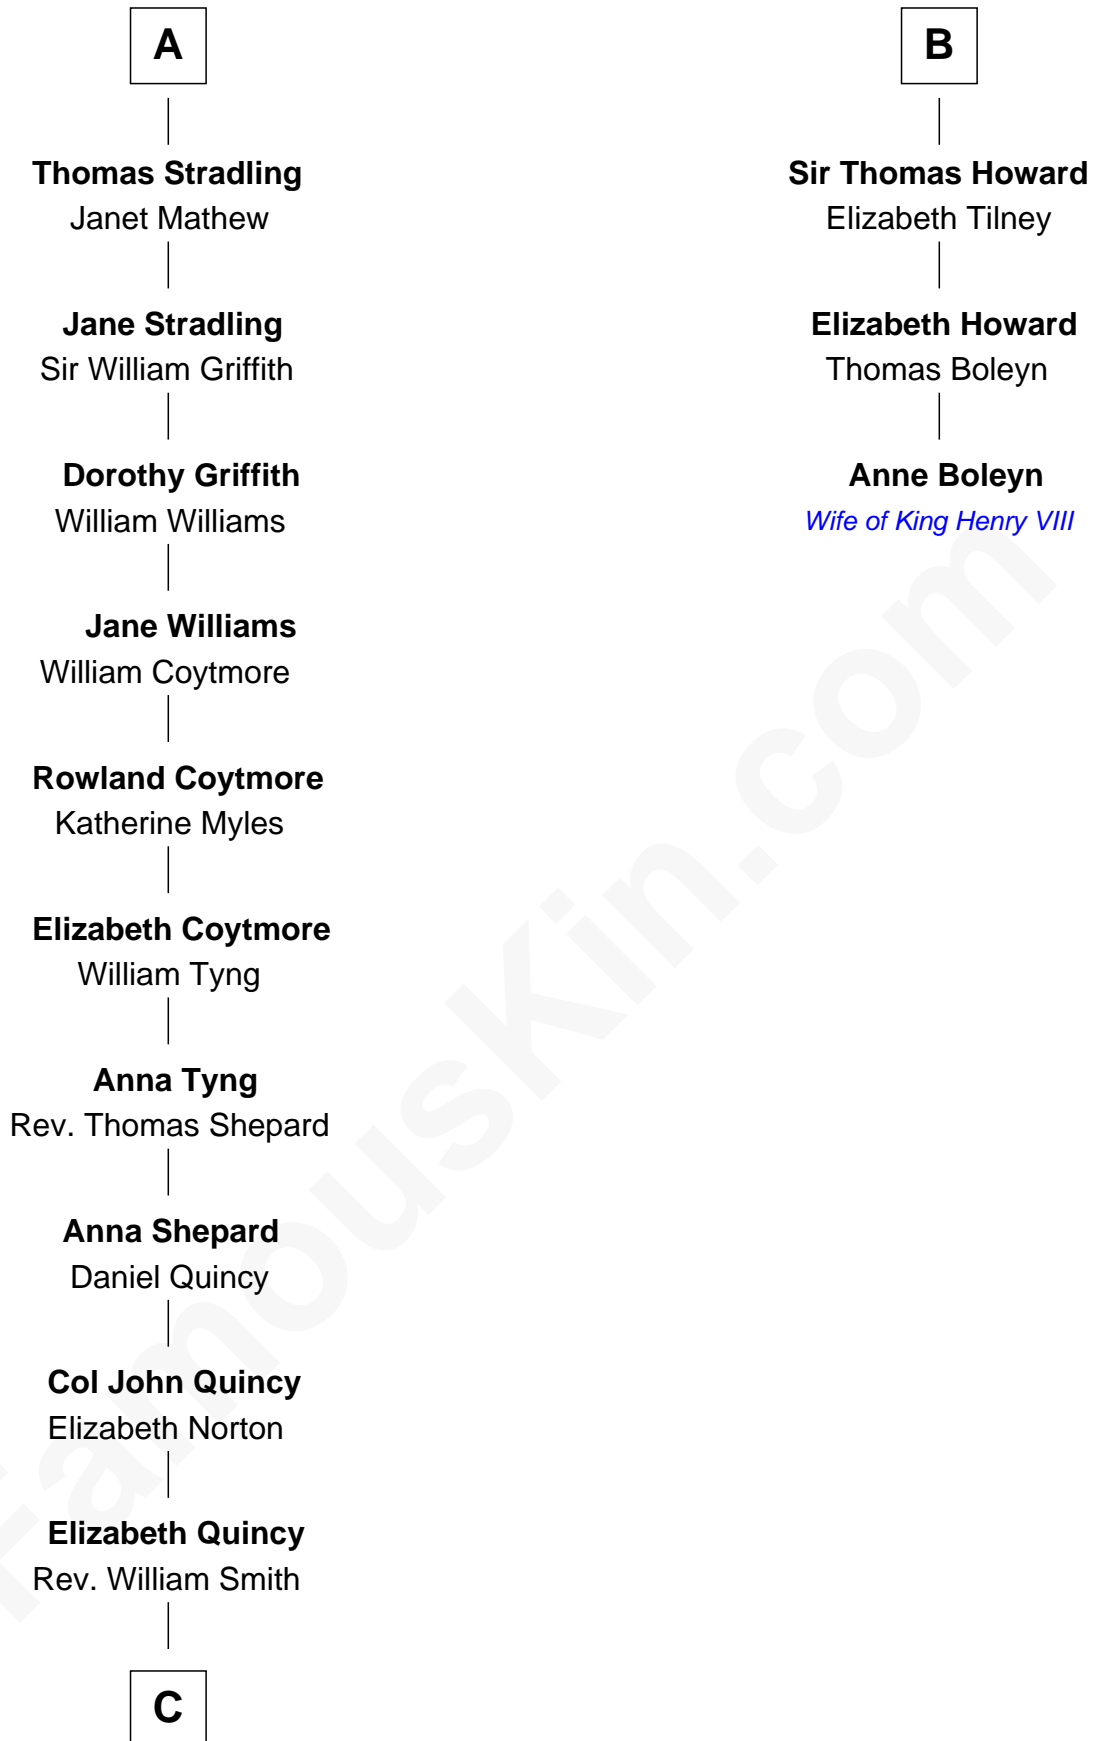

**FamousKin.com**  
**Relationship Chart of**  
**John Quincy Adams**  
*6th U.S. President*

9th cousin 9 times removed of  
**Anne Boleyn**  
*2nd Wife of King Henry VIII*

**C**

Abigail Quincy Smith

John Adams

John Quincy Adams

*6th U.S. President*

FamousKin.com