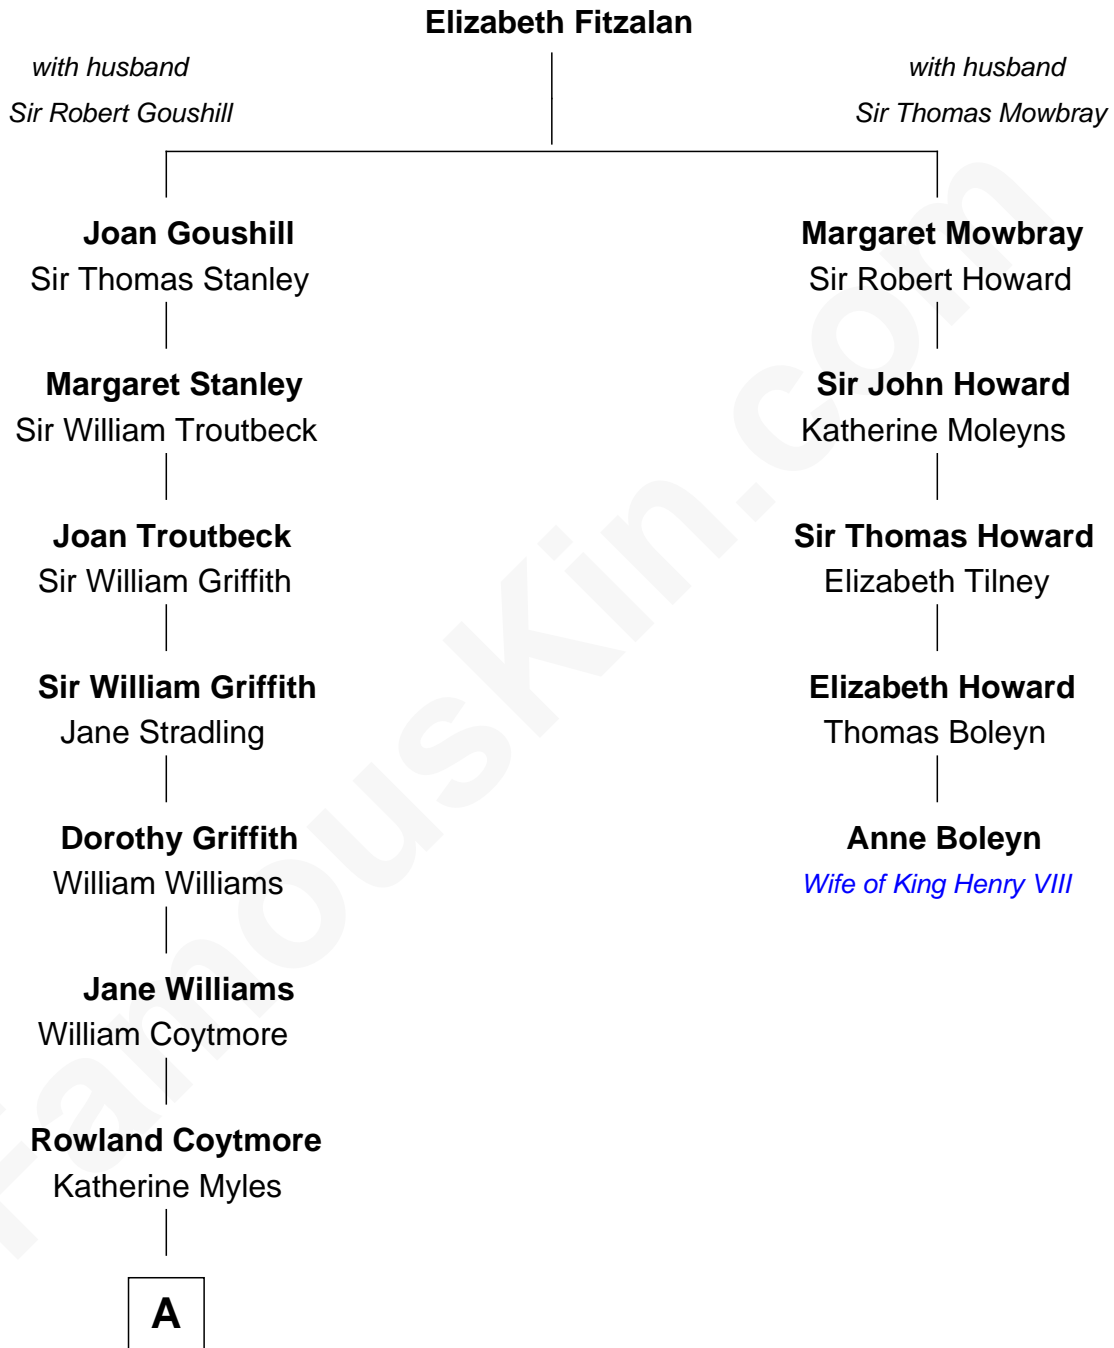

FamousKin.com
Relationship Chart of
John Quincy Adams
6th U.S. President

4th cousin 9 times removed of
Anne Boleyn
2nd Wife of King Henry VIII

A

—
Elizabeth Coytmore

William Tyng

—
Anna Tyng

Rev. Thomas Shepard