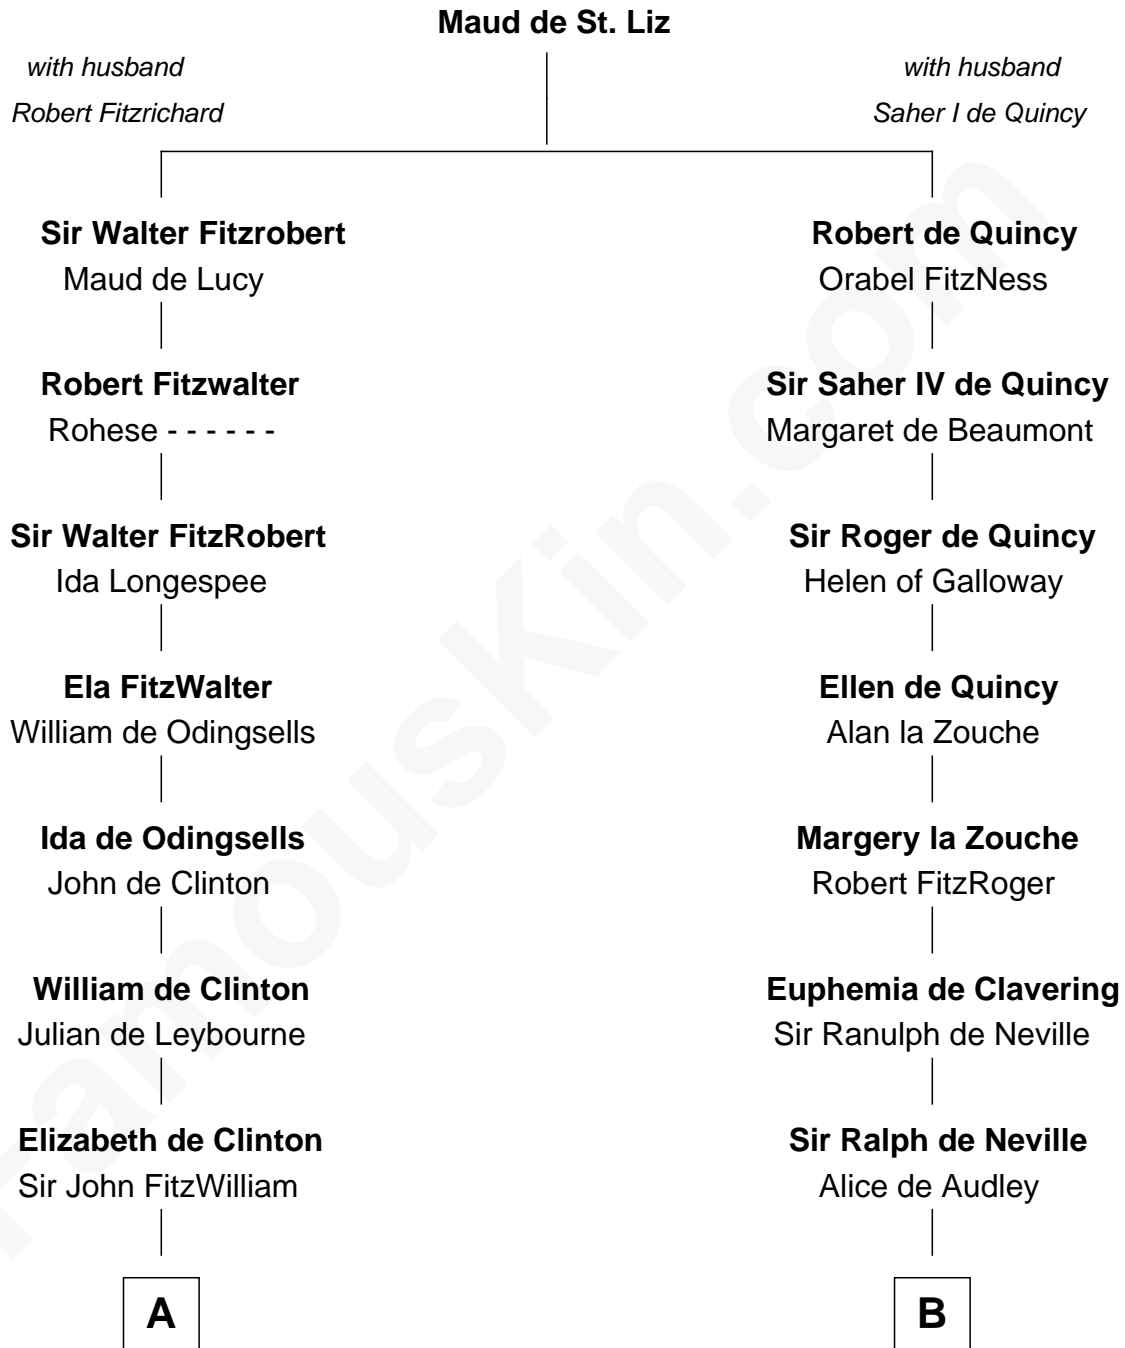

FamousKin.com
Relationship Chart of
John Quincy Adams
6th U.S. President

12th cousin 8 times removed of
King Henry VIII
King of England

C

Col John Quincy
Elizabeth Norton

Elizabeth Quincy
Rev. William Smith

Abigail Quincy Smith
John Adams

John Quincy Adams
6th U.S. President

FamousKin.com