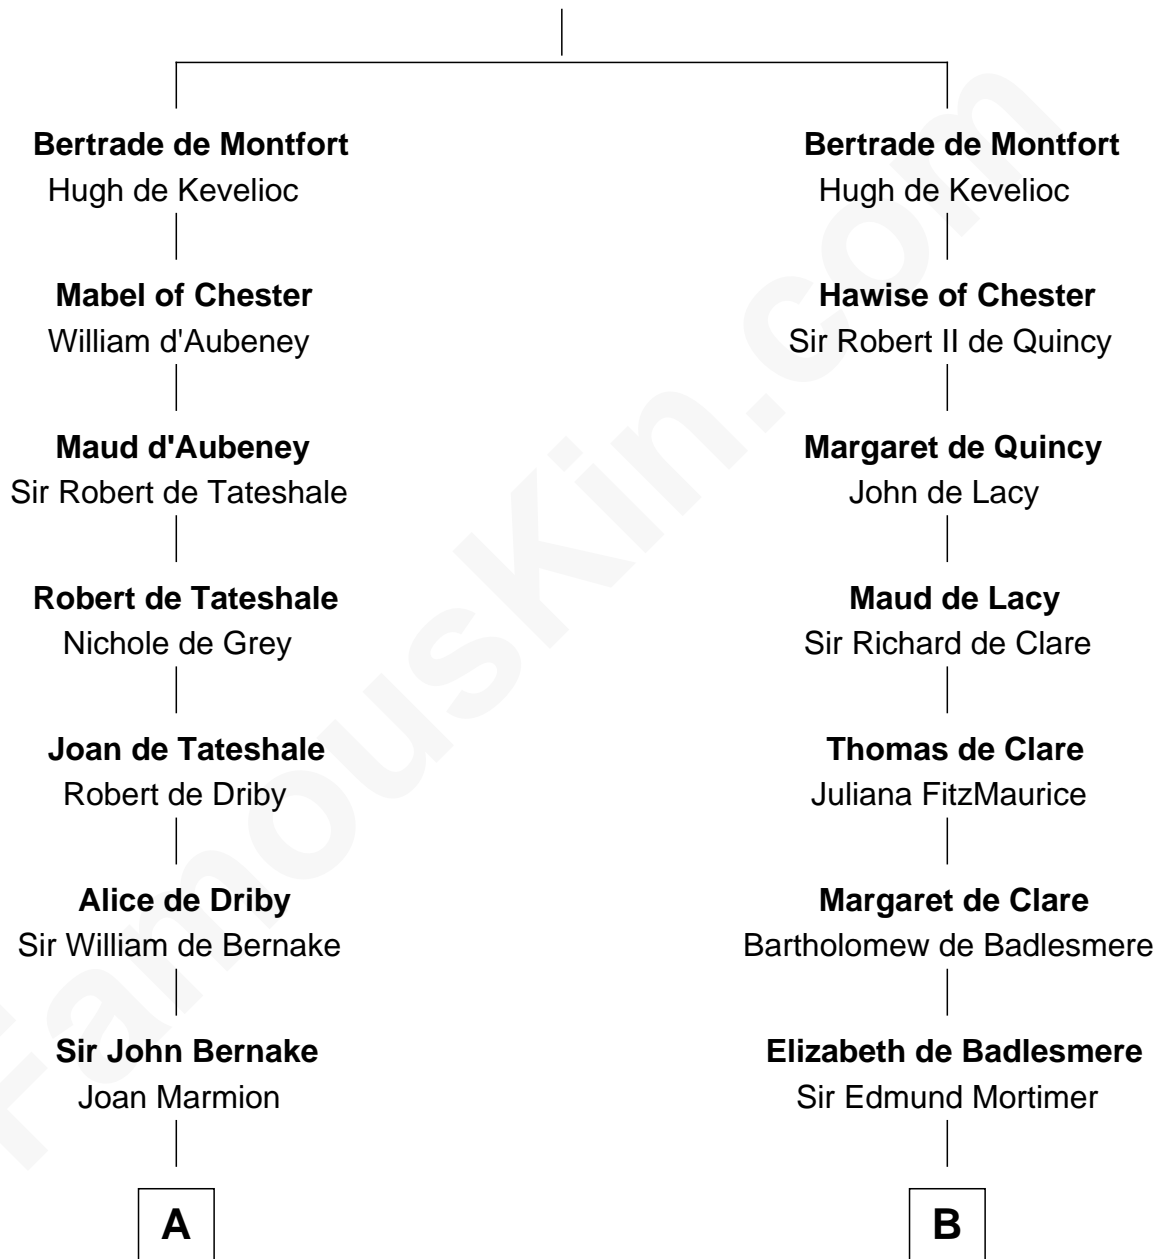

FamousKin.com
Relationship Chart of
John Quincy Adams
6th U.S. President

14th cousin 7 times removed of
King Henry VIII
King of England

Simon III de Montfort

Maud - - - - -

C

—
Anna Shepard

Daniel Quincy

—
Col John Quincy

Elizabeth Norton

—
Elizabeth Quincy

Rev. William Smith

—
Abigail Quincy Smith

John Adams

—
John Quincy Adams

6th U.S. President