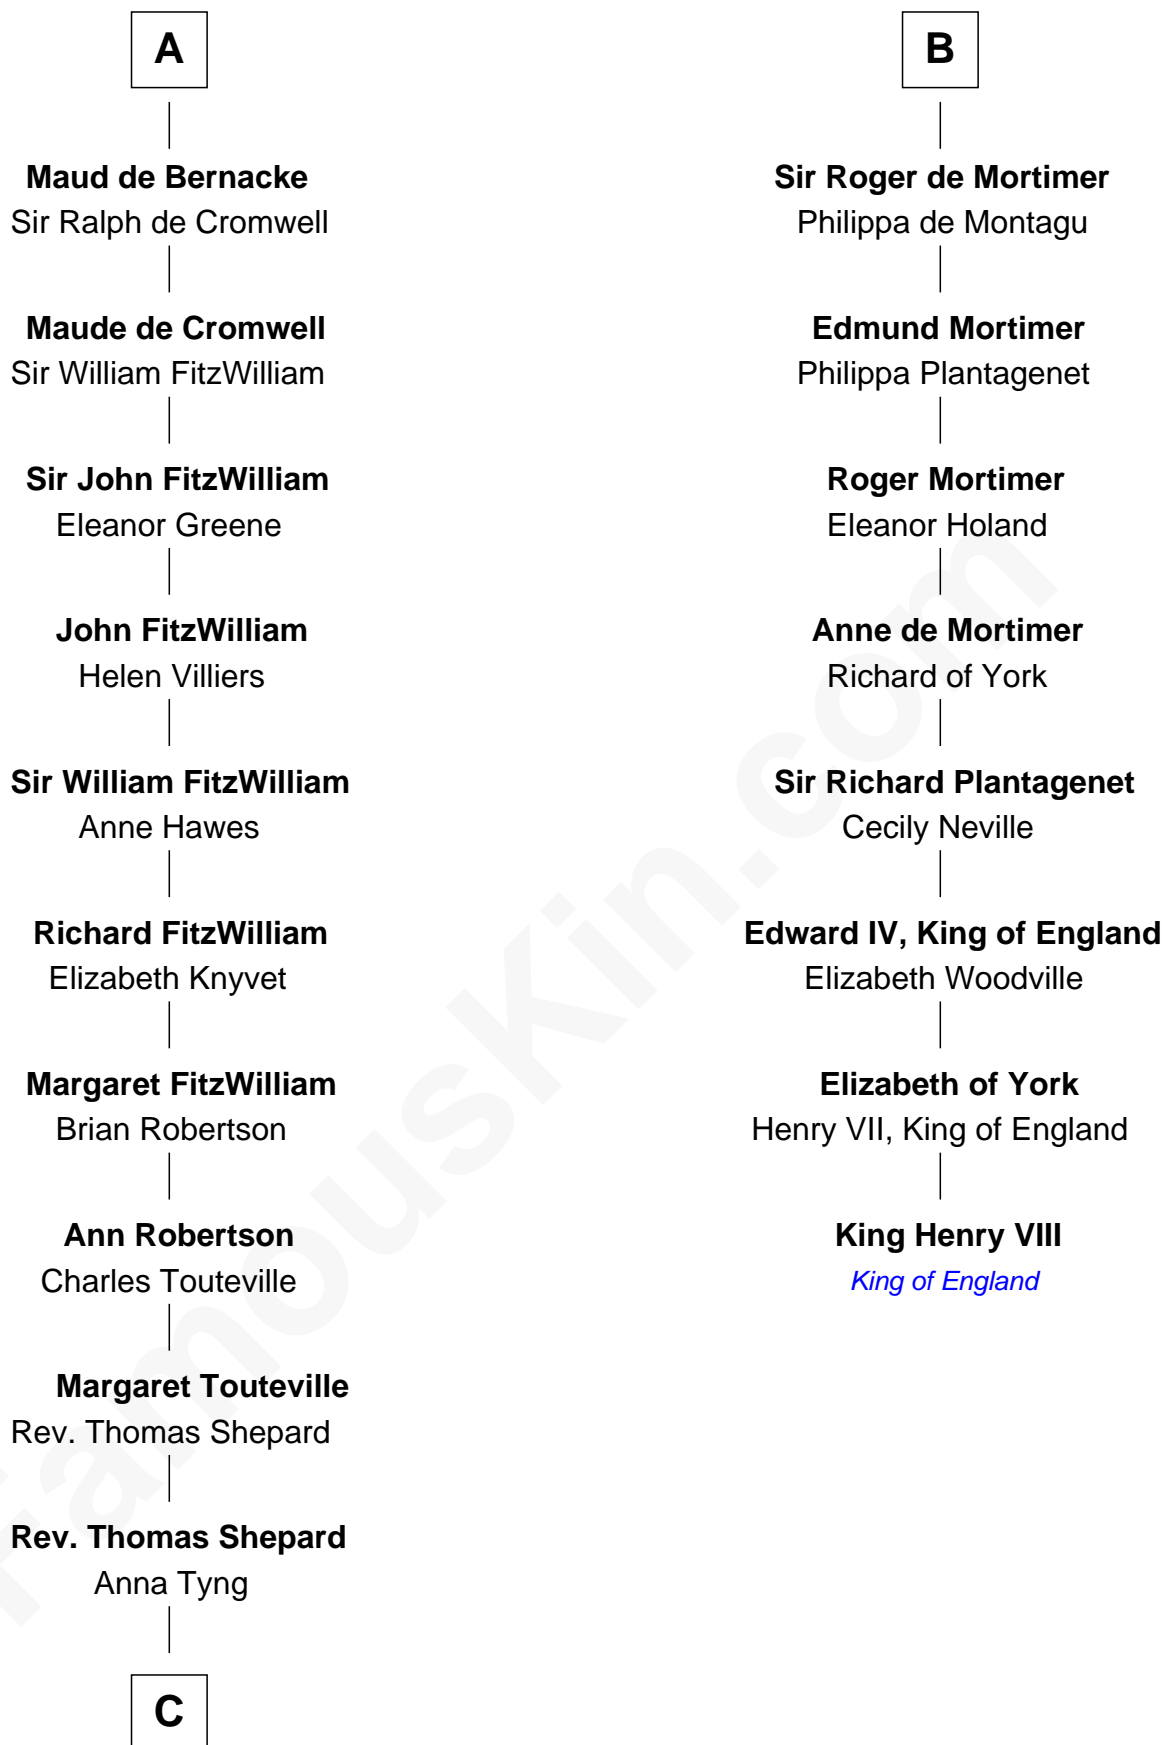

FamousKin.com
Relationship Chart of
John Quincy Adams
6th U.S. President

14th cousin 7 times removed of
King Henry VIII
King of England

Simon III de Montfort

Maud - - - - -

C

—
Anna Shepard

Daniel Quincy

—
Col John Quincy

Elizabeth Norton

—
Elizabeth Quincy

Rev. William Smith

—
Abigail Quincy Smith

John Adams

—
John Quincy Adams

6th U.S. President